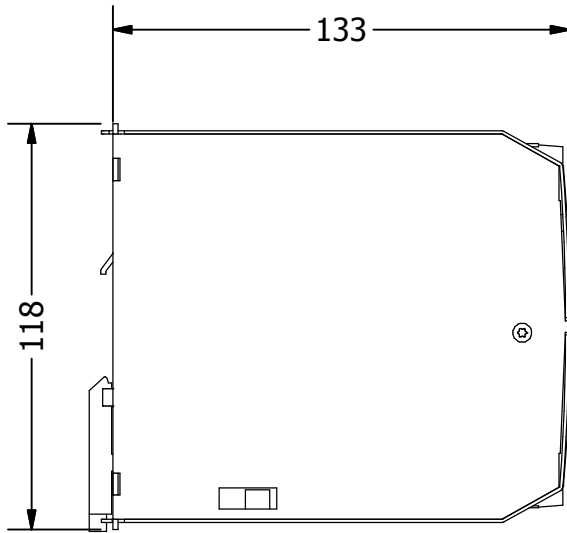

REVISION FOR DWG #

REV	CH.NO.	DESCRIPTION	DATE	REVISED BY
-	-	ORIGINAL DESIGN	June 13, 2012	ROMAN G

Part #	Description
PSA-36024	single phase power supply; 330W, 24VDC, 14A
PSA-36012	single phase power supply; 330W, 12VDC, 16A (ONLY ON REQUEST)
PSA-36048	single phase power supply; 330W, 48VDC, 7A (ONLY ON REQUEST)

UNLESS OTHERWISE SPECIFIED:
 • ALL DIMENSIONS ARE IN MILLIMETERS
 • THIRD ANGLE PROJECTION

This Drawing is the property of

35 Royal Road
 Flemington, NJ 08822-6000
 (908) 806-9400
 Fax (908) 806-9490

AND IS A CONFIDENTIAL DISCLOSURE
 WITHOUT CONSIDERATION OTHER THAN THE BORROWER'S AGREEMENT THAT IT SHALL NOT BE REPRODUCED, COPIED, LENT OR DISPOSED OF DIRECTLY OR INDIRECTLY NOR USED FOR ANY PURPOSE OTHER THAN THAT FOR WHICH IT IS SPECIFICALLY FURNISHED.

TOLERANCE		
XX	=	±1MM
XX.X	=	±0.5MM
XX.XX	=	±0.2MM
ALL	=	-MM

METRIC

TITEL PSA-36024		single phase power supply; 330W, 24VDC, 14A	
DRAWN BY: Roman G	June 13, 2012	DRAWING NO.:	REV.:
CHECKED BY: Laszlo Gyorgypal	June 13, 2012	20-PSA-36024	
RELEASED BY: Laszlo Gyorgypal	June 13, 2012	SCALE: -	SHEET: 1 OF: 1