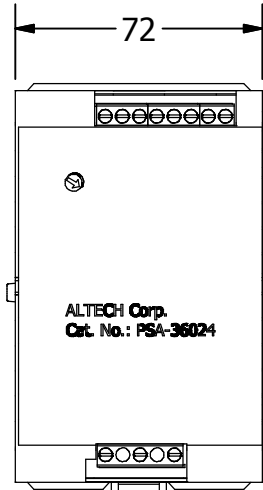

REVISION FOR DWG #

REV	CH.NO.	DESCRIPTION	DATE	REVISED BY
-	-	ORIGINAL DESIGN	June 13, 2012	ROMAN G

Part #	Description
PSA-36024	single phase power supply; 330W, 24VDC, 14A
PSA-36012	single phase power supply; 330W, 12VDC, 16A (ONLY ON REQUEST)
PSA-36048	single phase power supply; 330W, 48VDC, 7A (ONLY ON REQUEST)

UNLESS OTHERWISE SPECIFIED:
 • ALL DIMENSIONS ARE IN MILLIMETERS
 • THIRD ANGLE PROJECTION

This Drawing is the property of

35 Royal Road
 Flemington, NJ 08822-6000
 (908) 806-9400
 Fax (908) 806-9490

AND IS A CONFIDENTIAL DISCLOSURE
 WITHOUT CONSIDERATION OTHER THAN THE BORROWER'S AGREEMENT THAT IT SHALL NOT BE REPRODUCED, COPIED, LENT OR DISPOSED OF DIRECTLY OR INDIRECTLY NOR USED FOR ANY PURPOSE OTHER THAN THAT FOR WHICH IT IS SPECIFICALLY FURNISHED.

TOLERANCE		
XX	=	±1MM
XX.X	=	±0.5MM
XX.XX	=	±0.2MM
ALL	=	-MM

METRIC

TITEL PSA-36024		single phase power supply; 330W, 24VDC, 14A	
DRAWN BY: Roman G	June 13, 2012	DRAWING NO.:	REV.:
CHECKED BY: Laszlo Gyorgypal	June 13, 2012	20-PSA-36024	
RELEASED BY: Laszlo Gyorgypal	June 13, 2012	SCALE: -	SHEET: 1 OF: 1