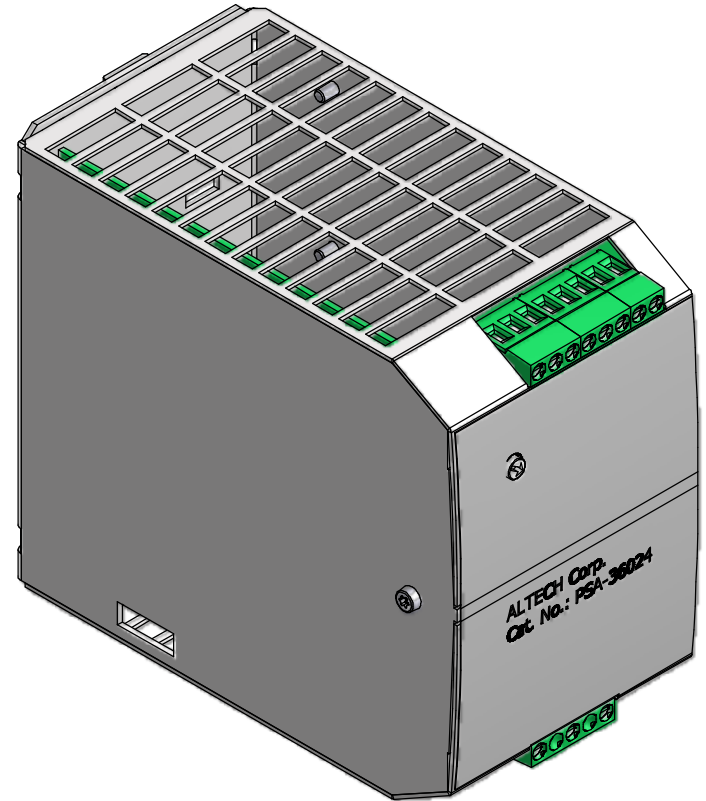

REVISION FOR DWG #

REV	CH.NO.	DESCRIPTION	DATE	REVISED BY
-	-	ORIGINAL DESIGN	June 13, 2012	ROMAN G

Part #	Description
PSA-36024	single phase power supply; 330W, 24VDC, 14A
PSA-36012	single phase power supply; 330W, 12VDC, 16A (ONLY ON REQUEST)
PSA-36048	single phase power supply; 330W, 48VDC, 7A (ONLY ON REQUEST)

UNLESS OTHERWISE SPECIFIED:
 • ALL DIMENSIONS ARE IN MILLIMETERS
 • THIRD ANGLE PROJECTION

This Drawing is the property of

35 Royal Road
 Flemington, NJ 08822-6000
 (908) 806-9400
 Fax (908) 806-9490

AND IS A CONFIDENTIAL DISCLOSURE
 WITHOUT CONSIDERATION OTHER THAN THE BORROWER'S AGREEMENT THAT IT SHALL NOT BE REPRODUCED, COPIED, LENT OR DISPOSED OF DIRECTLY OR INDIRECTLY NOR USED FOR ANY PURPOSE OTHER THAN THAT FOR WHICH IT IS SPECIFICALLY FURNISHED.

TOLERANCE		
XX	=	±1MM
XX.X	=	±0.5MM
XX.XX	=	±0.2MM
ALL	=	-MM

METRIC

TITEL PSA-36024		single phase power supply; 330W, 24VDC, 14A	
DRAWN BY: Roman G	June 13, 2012	DRAWING NO.:	REV.:
CHECKED BY: Laszlo Gyorgypal	June 13, 2012	20-PSA-36024	
RELEASED BY: Laszlo Gyorgypal	June 13, 2012	SCALE: -	SHEET: 1 OF: 1