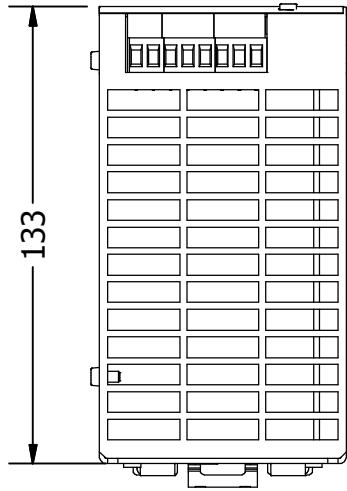

REVISION FOR DWG #

REV	CH.NO.	DESCRIPTION	DATE	REVISED BY
-	-	ORIGINAL DESIGN	June 13, 2012	ROMAN G

Part #	Description
PSA-36024	single phase power supply; 330W, 24VDC, 14A
PSA-36012	single phase power supply; 330W, 12VDC, 16A (ONLY ON REQUEST)
PSA-36048	single phase power supply; 330W, 48VDC, 7A (ONLY ON REQUEST)

UNLESS OTHERWISE SPECIFIED:
 • ALL DIMENSIONS ARE IN MILLIMETERS
 • THIRD ANGLE PROJECTION

This Drawing is the property of

35 Royal Road
 Flemington, NJ 08822-6000
 (908) 806-9400
 Fax (908) 806-9490

AND IS A CONFIDENTIAL DISCLOSURE
 WITHOUT CONSIDERATION OTHER THAN THE BORROWER'S AGREEMENT THAT IT SHALL NOT BE REPRODUCED, COPIED, LENT OR DISPOSED OF DIRECTLY OR INDIRECTLY NOR USED FOR ANY PURPOSE OTHER THAN THAT FOR WHICH IT IS SPECIFICALLY FURNISHED.

TOLERANCE		
XX	=	±1MM
XX.X	=	±0.5MM
XX.XX	=	±0.2MM
ALL	=	-MM

METRIC

TITEL PSA-36024		single phase power supply; 330W, 24VDC, 14A	
DRAWN BY: Roman G	June 13, 2012	DRAWING NO.:	REV.:
CHECKED BY: Laszlo Gyorgypal	June 13, 2012	20-PSA-36024	
RELEASED BY: Laszlo Gyorgypal	June 13, 2012	SCALE: -	SHEET: 1 OF: 1