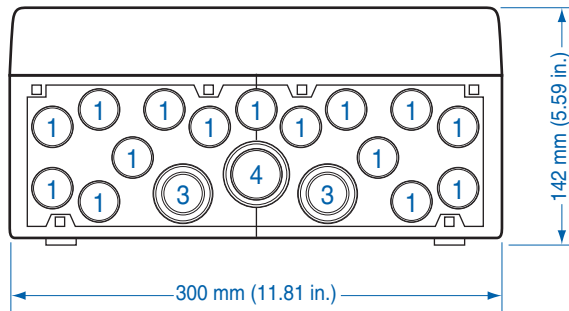

AK and AKL Knockout Details

End View
 AK - Bottom Only
 AKL - Top and Bottom

End View
 AK - Top Only

Side View
 AK
 AKL

- ① = M20 (Knockout)
- ② = M20 (Installed Double Membrane Seal)
- ③ = M20/M25 (Knockout)
- ④ = M32/M40 (Knockout)
- ⑤ = M25/M32 (Knockout)