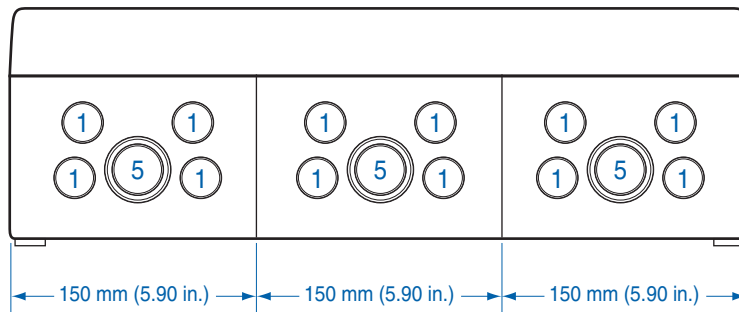

AK and AKL Knockout Details

End View
 AK - Bottom Only
 AKL - Top and Bottom

End View
 AK - Top Only

Side View
 AK
 AKL

- ① = M20 (Knockout)
- ② = M20 (Installed Double Membrane Seal)
- ③ = M20/M25 (Knockout)
- ④ = M32/M40 (Knockout)
- ⑤ = M25/M32 (Knockout)