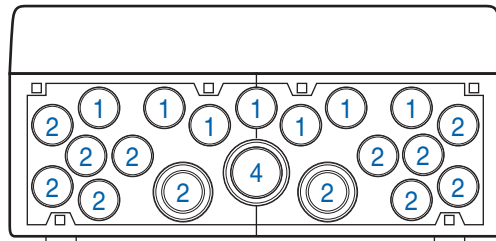

AK and AKL Knockout Details

End View
 AK - Bottom Only
 AKL - Top and Bottom

End View
 AK - Top Only

Side View
 AK
 AKL

- ① = M20 (Knockout)
- ② = M20 (Installed Double Membrane Seal)
- ③ = M20/M25 (Knockout)
- ④ = M32/M40 (Knockout)
- ⑤ = M25/M32 (Knockout)