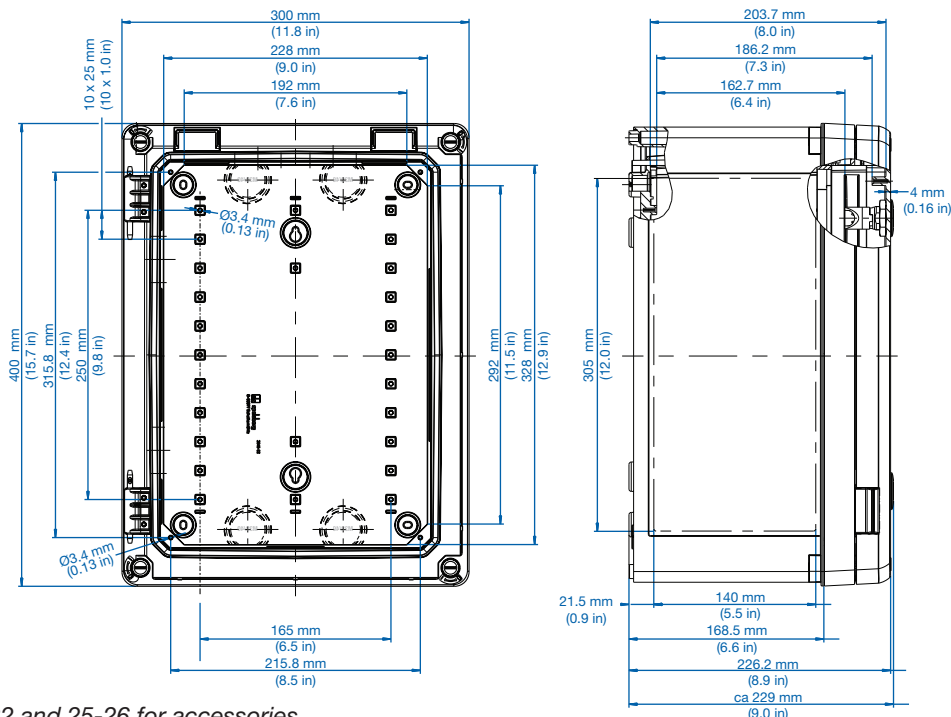

Now also in BLACK

* Also available as landscape layout versions GEOS-S 4030, consult Altech.

Cat No. 710-734
GEOS-S 3040-22-o
with grey cover

Cat No. 711-734
GEOS-S 3040-22-to
with transparent cover

Cat No. 750-734
GEOS-S 3040-22-o/sw
black with black cover

Cat No. 751-734
GEOS-S 3040-22-to/sw
black with transparent cover

Description

Cabinet - Industrial Quality, suitable for installation in harsh environments and in exposed outside areas, box and frame: glass-fiber reinforced Polycarbonate, gray (RAL 7035) or black (RAL 9005), door: Polycarbonate. Door latch: cam lock with 3mm double-bit insert (interchangeable) in accordance to DIN 43668

Size: 300 x 400 x 226 mm
11.8 x 15.7 x 8.9 in

Dimensions

without door, with frame

See pages 19-22 and 25-26 for accessories.