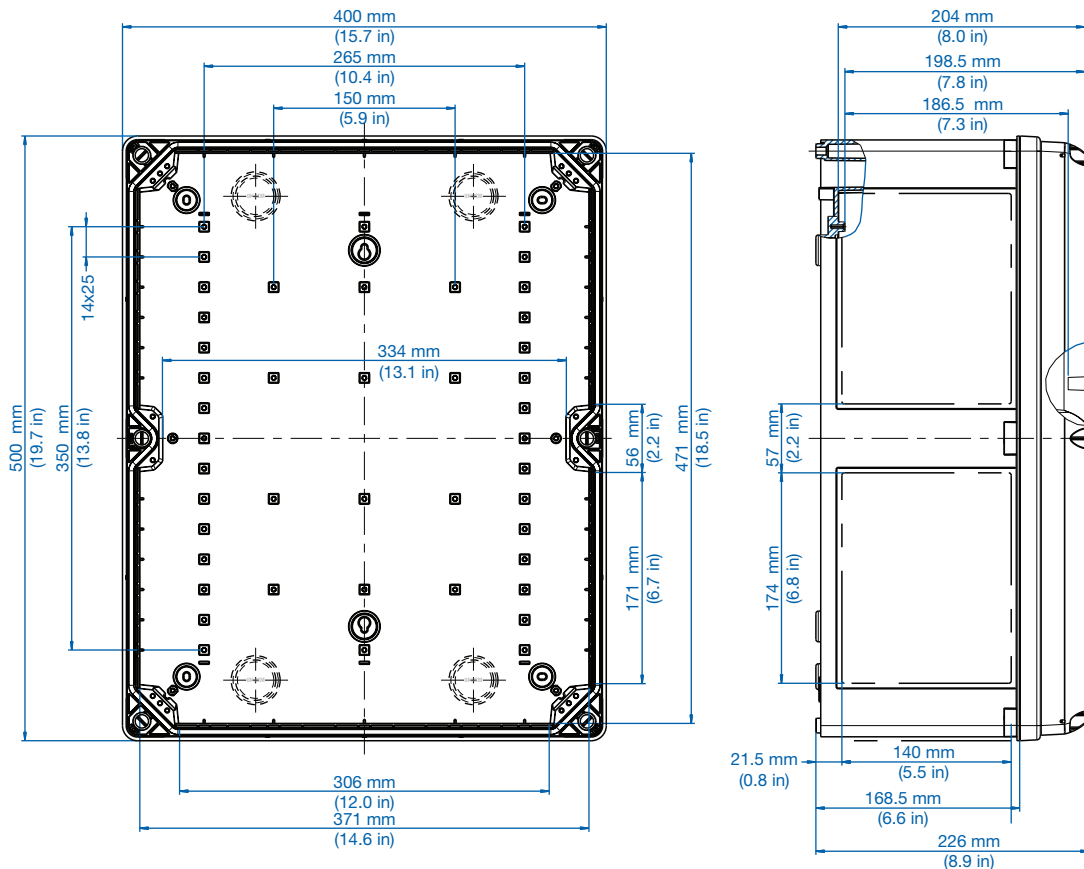

**Cat No. 741-745**  
**GEOS-L 4050-22-to/sw**  
 black with transparent cover

**Description**

Empty enclosure - Industrial Quality, suitable for installation in harsh environments and in unprotected outdoor areas.  
 Material: glass-fiber reinforced Polycarbonate  
 Color: gray (RAL 7035) or black (RAL 9005)

**Size: 400 x 500 x 226 mm**  
 15.7 x 19.7 x 8.9 in

**Dimensions**

See pages 19-24 for accessories.