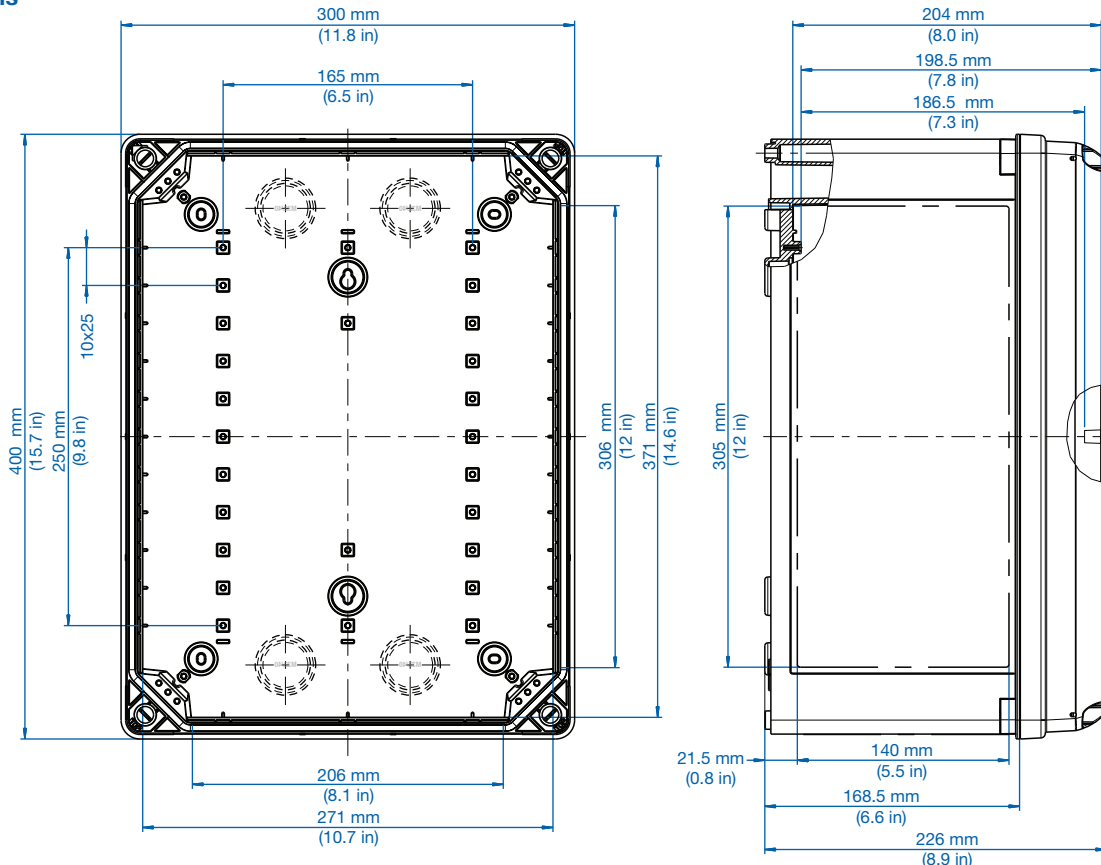

**Cat No. 700-734**  
GEOS-L 3040-22-o  
with grey cover

**Cat No. 701-734**  
GEOS-L 3040-22-to  
with transparent cover

**Cat No. 742-734**  
GEOS-L 3040-22-o/sw  
black with black cover

**Cat No. 741-734**  
GEOS-L 3040-22-to/sw  
black with transparent cover

**Description**

Empty enclosure - Industrial Quality, suitable for installation in harsh environments and in unprotected outdoor areas.  
Material: glass-fiber reinforced Polycarbonate  
Color: gray (RAL 7035) or black (RAL 9005)

**Size: 300 x 400 x 226 mm**

11.8 x 15.7 x 8.9 in

**Dimensions**

See pages 19-24 for accessories.