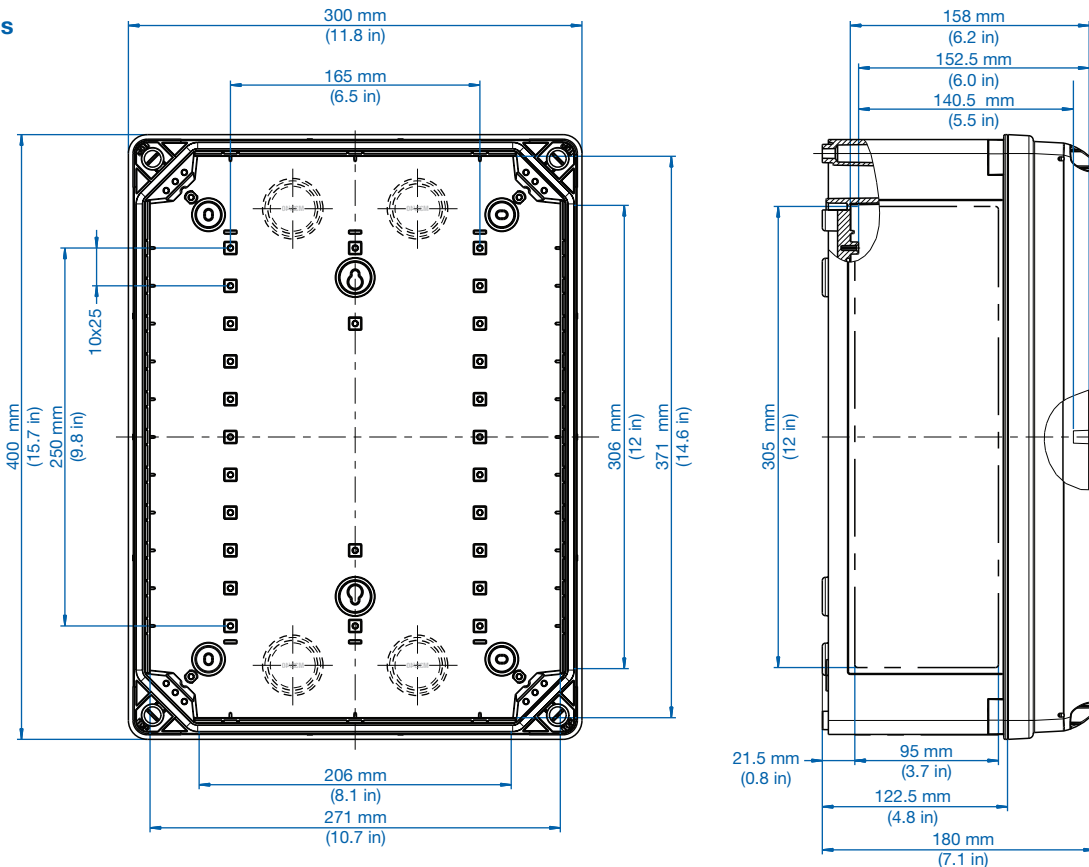

**Now also in BLACK**

**Cat No. 700-434**  
**GEOS-L 3040-18-o**  
 with grey cover

**Cat No. 701-434**  
**GEOS-L 3040-18-to**  
 with transparent cover

**Cat No. 742-434**  
**GEOS-L 3040-18-o/sw**  
 black with black cover

**Cat No. 741-434**  
**GEOS-L 3040-18-to/sw**  
 black with transparent cover

**Description**

Empty enclosure - Industrial Quality, suitable for installation in harsh environments and in unprotected outdoor areas.  
 Material: glass-fiber reinforced Polycarbonate  
 Color: gray (RAL 7035) or black (RAL 9005)

**Size: 300 x 400 x 180 mm**  
 11.8 x 15.7 x 7.1 in

**Dimensions**

See pages 19-24 for accessories.