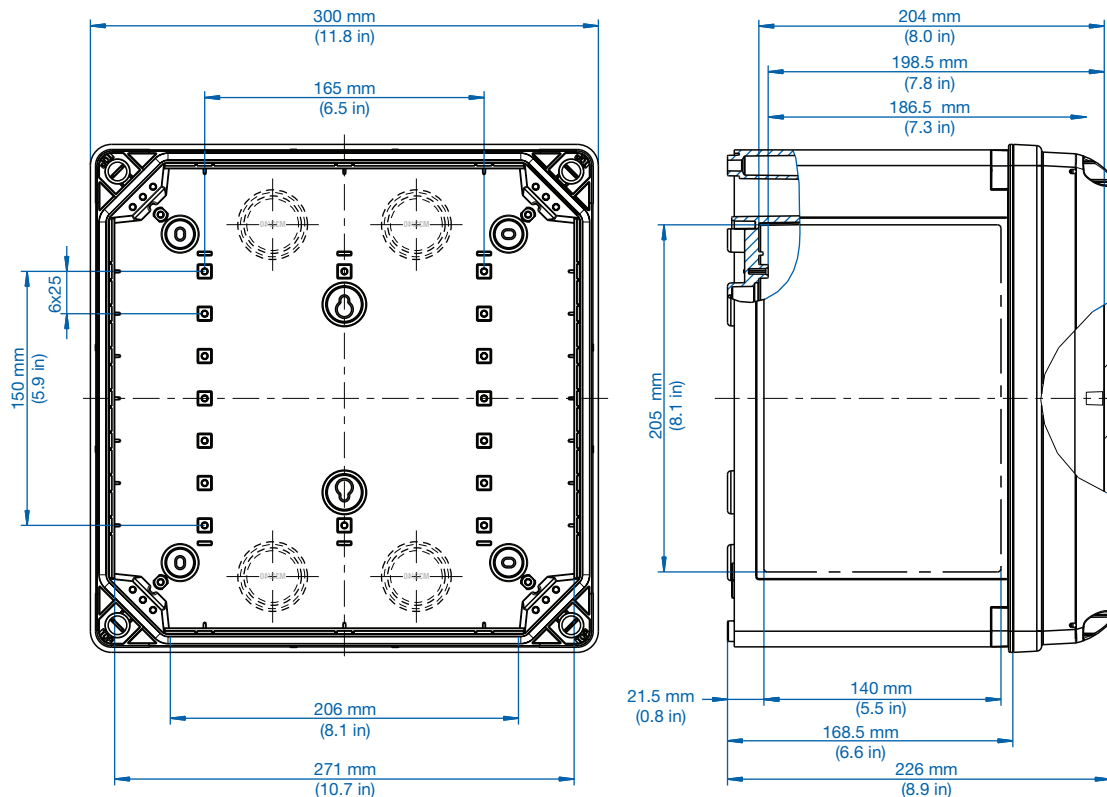

Cat No. 700-733
GEOS-L 3030-22-o
with grey cover

Cat No. 701-733
GEOS-L 3030-22-to
with transparent cover

Cat No. 742-733
GEOS-L 3030-22-o/sw
black with black cover

Cat No. 741-733
GEOS-L 3030-22-to/sw
black with transparent cover

Description

Empty enclosure - Industrial Quality, suitable for installation in harsh environments and in unprotected outdoor areas.
Material: glass-fiber reinforced Polycarbonate
Color: gray (RAL 7035) or black (RAL 9005)

Size: 300 x 300 x 226 mm

11.8 x 11.8 x 8.9 in

Dimensions

See pages 19-24 for accessories.