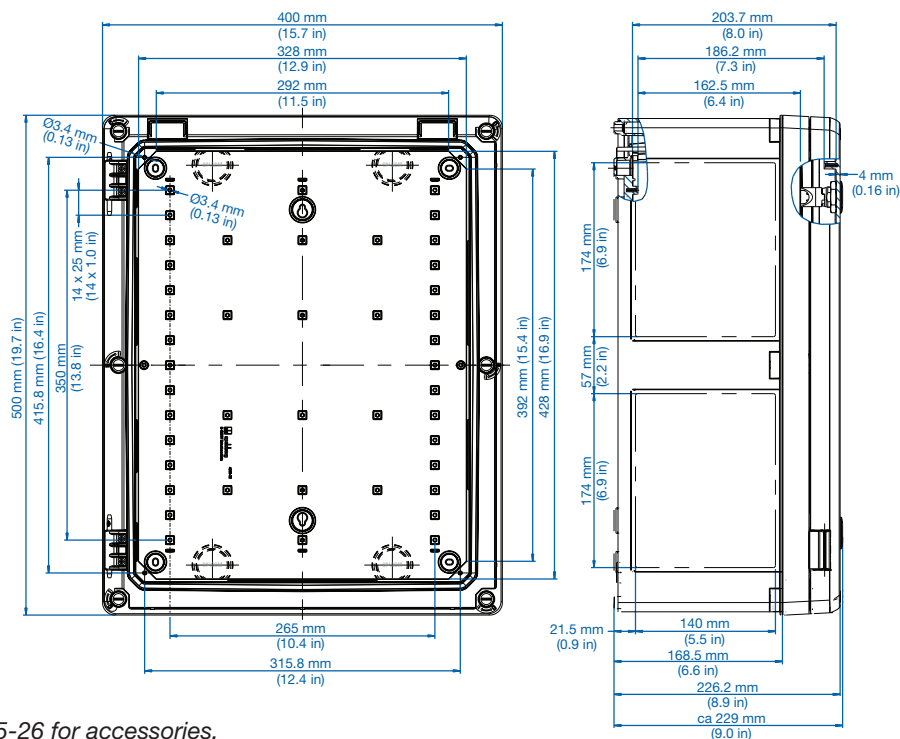

\* Also available as landscape layout versions GEOS-S 4030, consult Altech.

**Cat No. 710-745**  
**GEOS-S 4050-22-o**  
**with grey cover**

**Cat No. 711-745**  
**GEOS-S 4050-22-to**  
**with transparent cover**

### Description

Cabinet - Industrial Quality, suitable for installation in harsh environments and in exposed outside areas, box and frame: glass-fiber reinforced Polycarbonate, gray (RAL 7035) or black (RAL 9005), door: Polycarbonate. Door latch: cam lock with 3mm double-bit insert (interchangeable) in accordance to DIN 43668

**Size: 400 x 500 x 226 mm**  
15.7 x 19.7 x 8.9 in

### Dimensions

without door, with frame

See pages 19-22 and 25-26 for accessories.