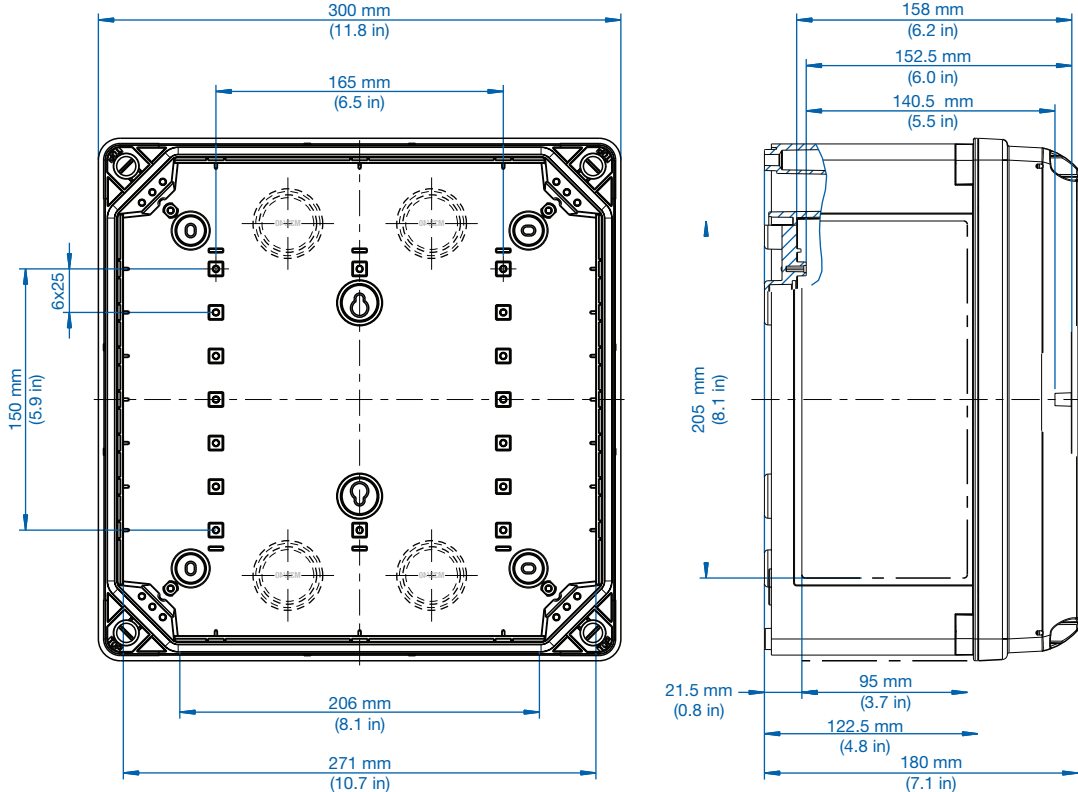

Now also in BLACK

Cat No. 700-433
GEOS-L 3030-18-o
 with grey cover

Cat No. 701-433
GEOS-L 3030-18-to
 with transparent cover

Cat No. 742-433
GEOS-L 3030-18-o
 black with black cover

Cat No. 741-433
GEOS-L 3030-18-to
 black with transparent cover

Description

Empty enclosure - Industrial Quality, suitable for installation in harsh environments and in unprotected outdoor areas.
 Material: glass-fiber reinforced Polycarbonate
 Color: grey (RAL 7035) or black (RAL 9005)

Size: 300 x 300 x 180 mm
 11.8 x 11.8 x 7.1 in

Dimensions

See pages 19-24 for accessories.