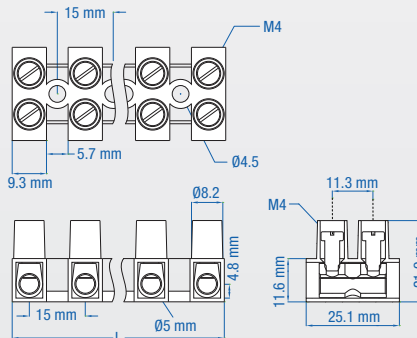

Dimensions & Weight

Pitch Spacing	12 mm	15 mm	15 mm
Weight per piece (12 pole)	47.0 g	95.5 g	94.5 g

Technical Data/Ratings

Approvals						
Wire Size (solid / stranded)	20-10 AWG	4-6 mm ²	18-8 AWG	6-10 mm ²	18-6 AWG	10-16 mm ²
Voltage Rating	300 V	400 V	300 V	400 V	300 V	400 V
Current Rating	40 A	16 A	50 A	25 A	63 A	35 A
Torque	7.0 lb-in	0.55 Nm	10.6 lb-in	0.84 Nm	17.7 lb-in	1.4 Nm
Insulation Material	Polyamide 66/6 V0		Polyamide 66/6 V0		Polyamide 66/6 V0	
Insert Material	Tinned Brass		Tinned Brass		Tinned Brass	
Terminal Screw Material	Blue Chromated Steel		Blue Chromated Steel		Blue Chromated Steel	

Installation Instructions

Wire Stripping Length	7 mm	8.5 mm	8.5 mm
Mounting Hole Diameter	4.2 mm	4.5 mm	4.5 mm
Terminal Screw Size	M3.5	M4	M5

Terminal Strips

	Cat. No.	Length	Std. Pk.	Cat. No.	Length	Std. Pk.	Cat. No.	Length	Std. Pk.
2 pole	HE6WPR/02	19.8 mm	100	HE10WPR/02	24.2 mm	50	HE16WPR/02	24.2 mm	50
3 pole	HE6WPR/03	31.8 mm	100	HE10WPR/03	39.2 mm	50	HE16WPR/03	39.2 mm	50
4 pole	HE6WPR/04	43.8 mm	100	HE10WPR/04	54.2 mm	50	HE16WPR/04	54.2 mm	50
5 pole	HE6WPR/05	55.8 mm	100	HE10WPR/05	69.2 mm	50	HE16WPR/05	69.2 mm	50
6 pole	HE6WPR/06	67.8 mm	50	HE10WPR/06	84.2 mm	25	HE16WPR/06	84.2 mm	25
7 pole	HE6WPR/07	79.8 mm	50	HE10WPR/07	99.2 mm	25	HE16WPR/07	99.2 mm	25
8 pole	HE6WPR/08	91.8 mm	50	HE10WPR/08	114.2 mm	25	HE16WPR/08	114.2 mm	25
9 pole	HE6WPR/09	103.8 mm	50	HE10WPR/09	129.2 mm	25	HE16WPR/09	129.2 mm	25
10 pole	HE6WPR/10	115.8 mm	25	HE10WPR/10	144.2 mm	10	HE16WPR/10	144.2 mm	10
11 pole	HE6WPR/11	127.8 mm	25	HE10WPR/11	159.2 mm	10	HE16WPR/11	159.2 mm	10
12 pole	HE6WPR/12	139.8 mm	25	HE10WPR/12	174.2 mm	10	HE16WPR/12	174.2 mm	10

HE6 DIMENSIONS

HE10 DIMENSIONS

HE16 DIMENSIONS

(All dimensions are shown in mm, to convert to inches please divide by 25.4)