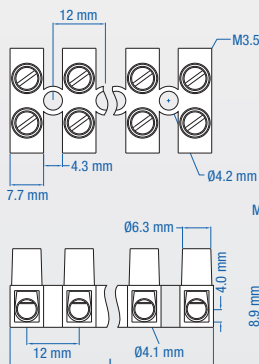

Dimensions & Weight

Pitch Spacing	12 mm	15 mm	15 mm
Weight per piece (12 pole)	47.0 g	95.5 g	94.5 g

Technical Data/Ratings

Approvals						
Wire Size (solid / stranded)	20-10 AWG	4-6 mm ²	18-8 AWG	6-10 mm ²	18-6 AWG	10-16 mm ²
Voltage Rating	300 V	400 V	300 V	400 V	300 V	400 V
Current Rating	40 A	16 A	50 A	25 A	63 A	35 A
Torque	7.0 lb-in	0.55 Nm	10.6 lb-in	0.84 Nm	17.7 lb-in	1.4 Nm
Insulation Material	Polyamide 66/6 V0		Polyamide 66/6 V0		Polyamide 66/6 V0	
Insert Material	Tinned Brass		Tinned Brass		Tinned Brass	
Terminal Screw Material	Blue Chromated Steel		Blue Chromated Steel		Blue Chromated Steel	

Installation Instructions

Wire Stripping Length	7 mm	8.5 mm	8.5 mm
Mounting Hole Diameter	4.2 mm	4.5 mm	4.5 mm
Terminal Screw Size	M3.5	M4	M5

Terminal Strips

	Cat. No.	Length	Std. Pk.	Cat. No.	Length	Std. Pk.	Cat. No.	Length	Std. Pk.
2 pole	HE6WPR/02	19.8 mm	100	HE10WPR/02	24.2 mm	50	HE16WPR/02	24.2 mm	50
3 pole	HE6WPR/03	31.8 mm	100	HE10WPR/03	39.2 mm	50	HE16WPR/03	39.2 mm	50
4 pole	HE6WPR/04	43.8 mm	100	HE10WPR/04	54.2 mm	50	HE16WPR/04	54.2 mm	50
5 pole	HE6WPR/05	55.8 mm	100	HE10WPR/05	69.2 mm	50	HE16WPR/05	69.2 mm	50
6 pole	HE6WPR/06	67.8 mm	50	HE10WPR/06	84.2 mm	25	HE16WPR/06	84.2 mm	25
7 pole	HE6WPR/07	79.8 mm	50	HE10WPR/07	99.2 mm	25	HE16WPR/07	99.2 mm	25
8 pole	HE6WPR/08	91.8 mm	50	HE10WPR/08	114.2 mm	25	HE16WPR/08	114.2 mm	25
9 pole	HE6WPR/09	103.8 mm	50	HE10WPR/09	129.2 mm	25	HE16WPR/09	129.2 mm	25
10 pole	HE6WPR/10	115.8 mm	25	HE10WPR/10	144.2 mm	10	HE16WPR/10	144.2 mm	10
11 pole	HE6WPR/11	127.8 mm	25	HE10WPR/11	159.2 mm	10	HE16WPR/11	159.2 mm	10
12 pole	HE6WPR/12	139.8 mm	25	HE10WPR/12	174.2 mm	10	HE16WPR/12	174.2 mm	10

HE6 DIMENSIONS

HE10 DIMENSIONS

HE16 DIMENSIONS

(All dimensions are shown in mm, to convert to inches please divide by 25.4)