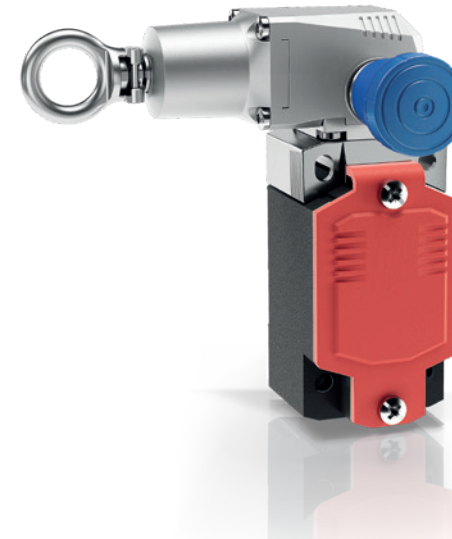

New! SRO Series Rope Pull Switches

Metal or Plastic Body - Latching or Momentary

When it comes to maximum safety on the assembly line, in the production line, or directly at the machine, the Safety Rope Pull Switches from BERNSTEIN AG are a reliable and proven solution. BERNSTEIN has now added a particularly small and compact version to the product family of safety rope pull switches.

Thanks to its modular design, the new **SRO (Safety Rope Pull)** is extremely space-saving as well as being highly versatile. The modular principle has the advantage of always being able to offer exactly the right product for a specific customer application.

PRODUCT-HIGHLIGHTS

- As metal or thermoplastic variant – or as a combination of both
- Compact design for confined spaces
- Emergency stop button upon request
- Max. rope length of 30 m

Technical Data

- Metal- or thermoplastic enclosure
- up to 4 contacts
- Ambient temperature: -30° to $+75^{\circ}\text{C}$
- **Approvals:**

in preparation

in preparation

in preparation

New! SRO Series Rope Pull Switches

Latching Style - With or Without E-Stop Button

Plastic Body

SRO-I73...VT...	NC / NO	Article number	
SRO-I73-11-VT30-1	1 / 1	6011811127	
without emergency stop	SRO-I73-20-VT30-1	2 / 0	6011861128
SRO-I73-22-VT30-1	2 / 2	6011821129	
SRO-I73-31-VT30-1	3 / 1	6011891130	
thermoplastic enclosure			