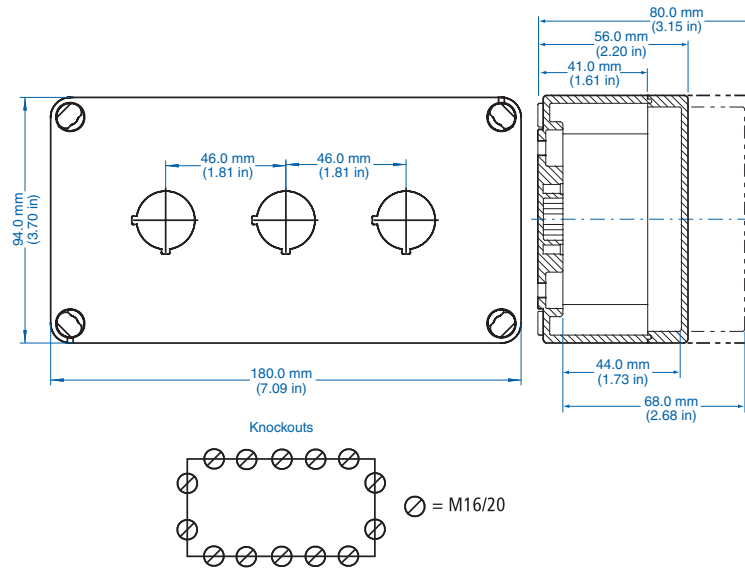

22mm Polycarbonate Enclosures

All dimensions shown in millimeters.
To convert to inches multiply by 0.03937