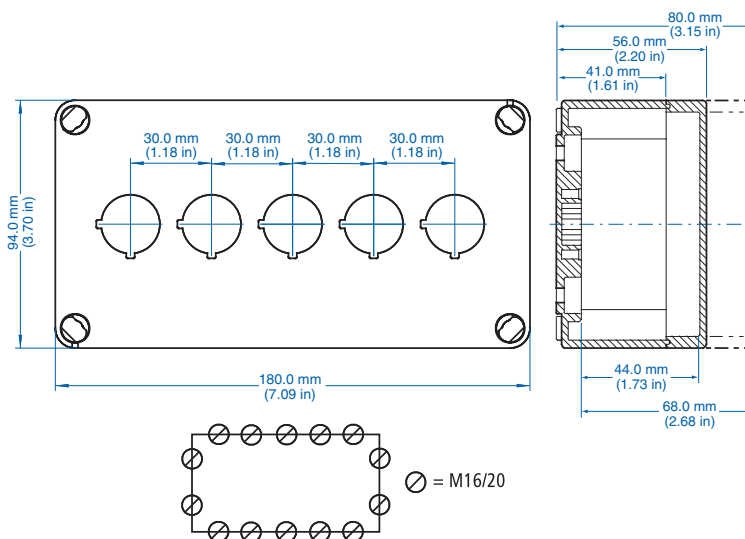

22mm Polycarbonate Enclosures

All dimensions shown in millimeters.
To convert to inches multiply by 0.03937