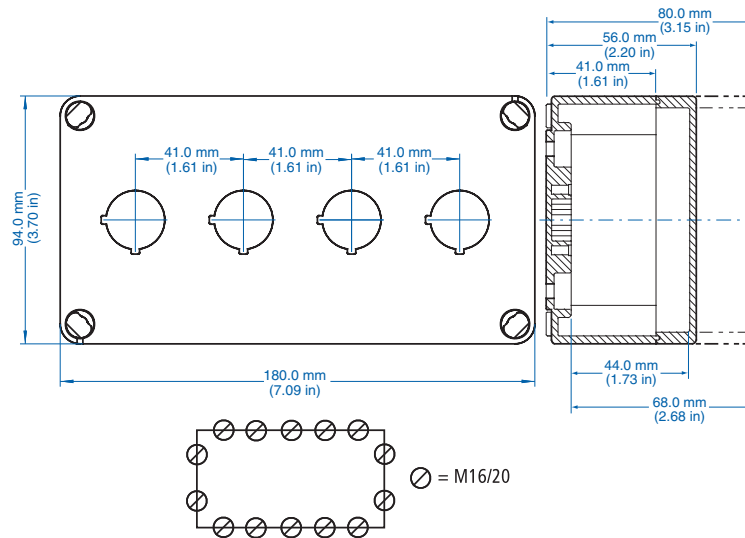

22mm Polycarbonate Enclosures

All dimensions shown in millimeters.
To convert to inches multiply by 0.03937