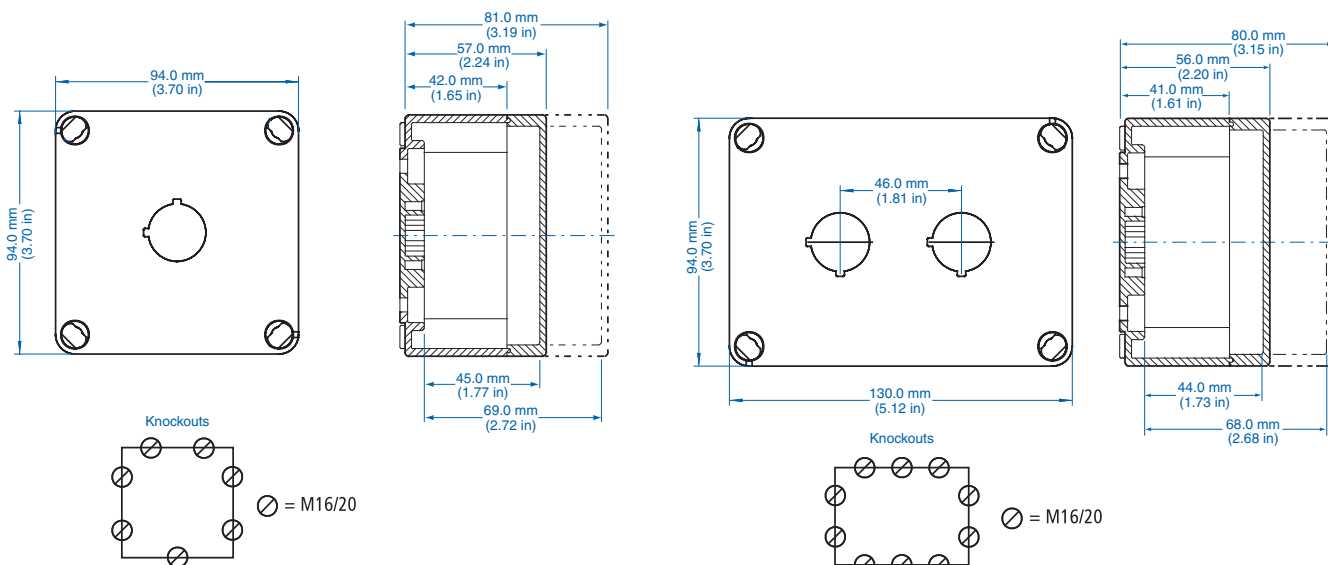

## Polycarbonate Enclosures

### Standard Features

- Protection Level: IP66\* (Nema 4x)
- Technical: M16/20 Knockout Sidewalls  
22.5 mm Diameter Push Button Holes
- Enclosure Material: Polycarbonate
- Temperature Range: -35°C to 120°C (-31°F to 248°F)
- Gasket Material: Polyurethane
- Color: Light Gray
- Accessories: See section below

\*IP66 when suitable installation devices are used.

Ordering Information	Dimensions mm (in)			Std. Pk.
	Cat. No.	Length	Width	
One hole enclosure	153-901	94 mm (3.70 in)	94 mm (3.70 in)	1
One hole enclosure (Yellow cover)	153-601	94 mm (3.70 in)	94 mm (3.70 in)	1
Two hole enclosure	153-902	130 mm (5.12 in)	94 mm (3.70 in)	1
Three hole enclosure	153-903	180 mm (7.09 in)	94 mm (3.70 in)	1
Four hole enclosure	153-904	180 mm (7.09 in)	94 mm (3.70 in)	1
Five hole enclosure	153-905	180 mm (7.09 in)	94 mm (3.70 in)	1
One hole enclosure	153-901/L	94 mm (3.70 in)	94 mm (3.70 in)	1
One hole enclosure (Yellow cover)	153-601/L	94 mm (3.70 in)	94 mm (3.70 in)	1
Two hole enclosure	153-902/L	130 mm (5.12 in)	94 mm (3.70 in)	1
Three hole enclosure	153-903/L	180 mm (7.09 in)	94 mm (3.70 in)	1
Four hole enclosure	153-904/L	180 mm (7.09 in)	94 mm (3.70 in)	1
Five hole enclosure	153-905/L	180 mm (7.09 in)	94 mm (3.70 in)	1
One hole enclosure (extra space)	153-902/1H	130 mm (5.12 in)	94 mm (3.70 in)	1
5308 959	M20 Cord Grip, 5-12mm Cable Dia., Lt Gray			1
7211 981	M20 Locknut, Lt. Gray, PA			1
5308 949	M20 Cord Grip, 5-12mm Cable Dia., Black			1
7211 976	M20 Locknut, Black, PA			1