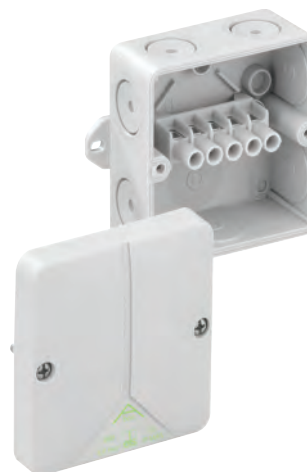

Standard Features

- **Protection Level:** IP65
- **Technical:** Self Sealing Soft Elastic Membranes
Suitable for Metric Entry
- **Sealing Area:** M20 - 2 to 16mm
- **UL Recognized**
- **Enclosure Material:** Polystyrene
- **Gasket Material:** Polyurethane
- **Color:** Light Gray or White
- **Material**
- **Temperature Range:** Polystyrene
-40°C to 70°C (-40°F to 158°F)
- **Accessories:** See section below

Abox

Ordering Information	Cat. No.	Color	Terminal	Length	Dimensions mm (in)		Std. Pk.
					Width	Height	
Enclosure with terminals	803-407	gray	2.5 mm ² - 5 pole	80 mm (3.15 in)	80 mm (3.15 in)	52 mm (2.05 in)	3
Enclosure with terminals	803-107	white	2.5 mm ² - 5 pole	80 mm (3.15 in)	80 mm (3.15 in)	52 mm (2.05 in)	3
Enclosure - empty	803-907	gray	NA	80 mm (3.15 in)	80 mm (3.15 in)	52 mm (2.05 in)	3
Enclosure - empty	803-607	white	NA	80 mm (3.15 in)	80 mm (3.15 in)	52 mm (2.05 in)	3

Accessories

Ordering Information	Cat. No.	Type	Std. Pk.
Terminal (base mount)	840-004	2.5/4 mm ² - 5 pole	10

Please refer to pages 149-152 for additional accessories and detailed information.