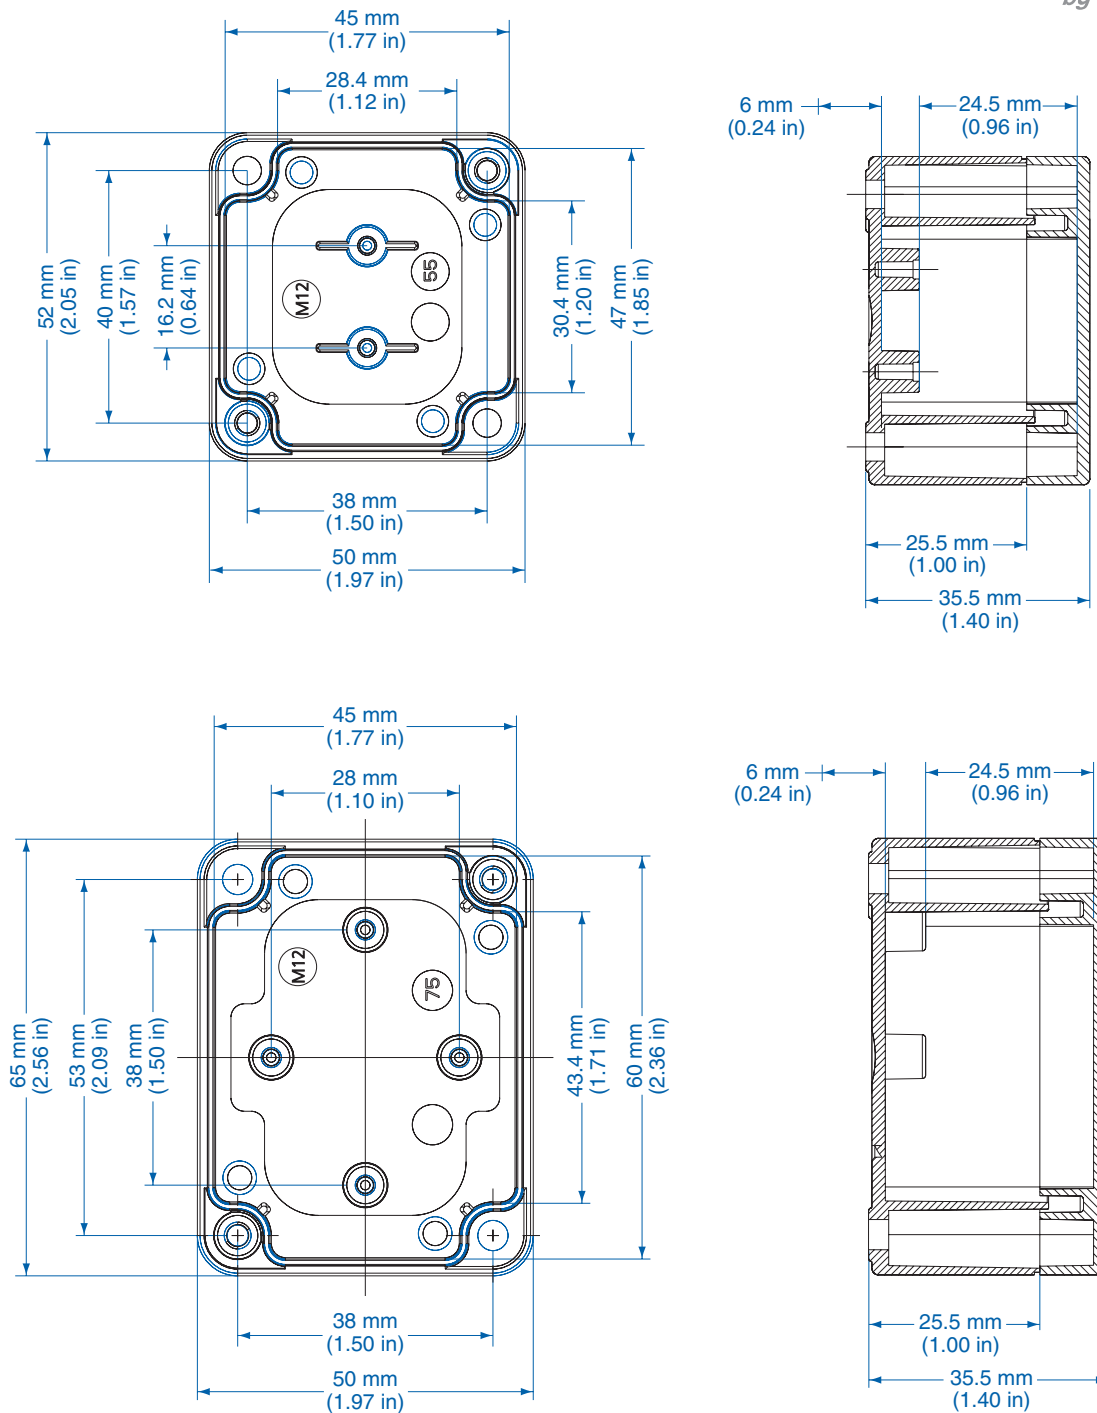

TK 55/TK75 – Polycarbonate – 50 x 52 mm (1.97 x 2.05 in.) / 65 x 50 mm (2.56 x 1.97 in.)

Standard Features

- **Protection Level:** IP66 (NEMA Type: 4X and 12/12K)
- **Technical:**
 - Smooth Sidewalls
 - 1 Sidewall Knockout or Integral Cable Gland (5-10mm cable diameter)
 - Gray or Clear Transparent Cover
- **Enclosure Materials:** Polycarbonate
- **Gasket Material:** Polyurethane
- **Color:** Light Gray
- **Material**
 - Temperature Range:** Polycarbonate
-40°C to 120°C (-40°F to 248°F)
- **Accessories:** See section below

TK55 - 50 x 52 mm

Polycarbonate

Ordering Information	Height mm (in)	Cat. No.	Type	Cover Color	Std. Pk.
☐ Enclosure - smooth sidewall	35 mm (1.38 in)	120-455	PC 55-4-o	gray	5
☐ Enclosure - smooth sidewall	35 mm (1.38 in)	130-455	PC 55-4-to	trans.	5
☐ Enclosure - metric knockout	35 mm (1.38 in)	127-455	PC 55-4-m	gray	5
☐ Enclosure - metric knockout	35 mm (1.38 in)	137-455	PC 55-4-tm	trans.	5
☐ Enclosure - Integral Cable Gland	35 mm (1.38 in)	129-455	PC 55-4-v	gray	5
☐ Enclosure - Integral Cable Gland	35 mm (1.38 in)	139-455	PC 55-4-tv	trans.	5

TK75 - 65 x 50 mm

Polycarbonate

Ordering Information	Height mm (in)	Cat. No.	Type	Cover Color	Std. Pk.
☐ Enclosure - smooth sidewall	35 mm (1.38 in)	120-475	PC 75-4-o	gray	5
☐ Enclosure - smooth sidewall	35 mm (1.38 in)	130-475	PC 75-4-to	trans.	5
☐ Enclosure - metric knockout	35 mm (1.38 in)	127-475	PC 75-4-m	gray	5
☐ Enclosure - metric knockout	35 mm (1.38 in)	137-475	PC 75-4-tm	trans.	5
☐ Enclosure - Integral Cable Gland	35 mm (1.38 in)	129-475	PC 75-4-v	gray	5
☐ Enclosure - Integral Cable Gland	35 mm (1.38 in)	139-475	PC 75-4-tv	trans.	5
☐ Enclosure - 2 x Integral Cable Gland	35 mm (1.38 in)	128-475	PC 75-4-2v	gray	5
☐ Enclosure - 2 x Integral Cable Gland	35 mm (1.38 in)	138-475	PC 75-4-2tv	trans.	5

* Only parts without integral cable glands are UL listed.

Dimensions

Knockout Positions
(one side only)