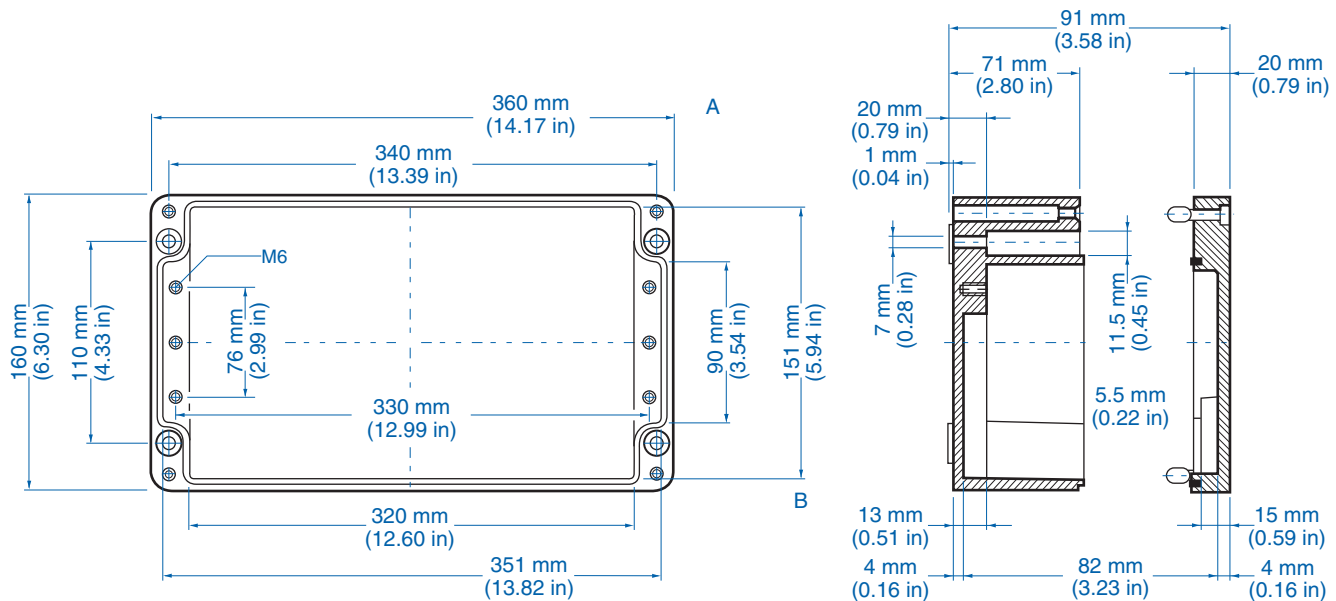

Accessories

Ordering Information	Cat. No.	Type	Std. Pk.
Mounting Plate	155-013	ALMPS-3616	1
Hinge Kit Set	154-210	HK-AL	1
DIN Rail TS 35 - 35 x 345mm	162-013	TS35/345	1
Mounting Tab Kit - large	154-006	MT-AL2	1

Please refer to pages 149-152 for additional accessories and detailed information.