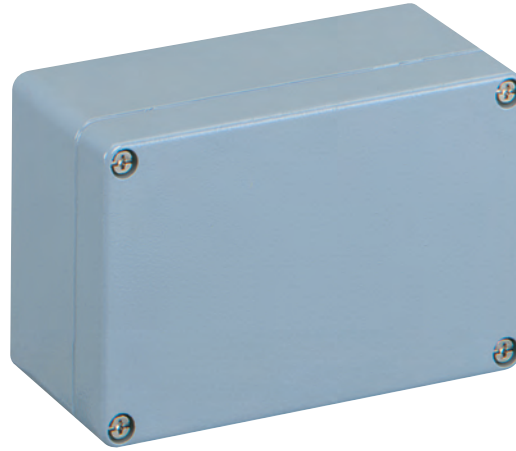

Please refer to pages 149-152 for additional accessories and detailed information.

AL 1308-6 – Aluminum – 125 x 80 mm (4.92 x 3.15 in.)

Standard Features

- **Protection Level:** IP66
- **Technical:** Smooth Sidewalls
- **Enclosure Material:** Cast Aluminum, Al Si 12
- **Gasket Material:** Polyurethane
- **Temperature Range:** -35°C to 80°C (-31°F to 176°F)
- **Color:** Silver Gray, RAL 7001
- **Accessories:** See section below