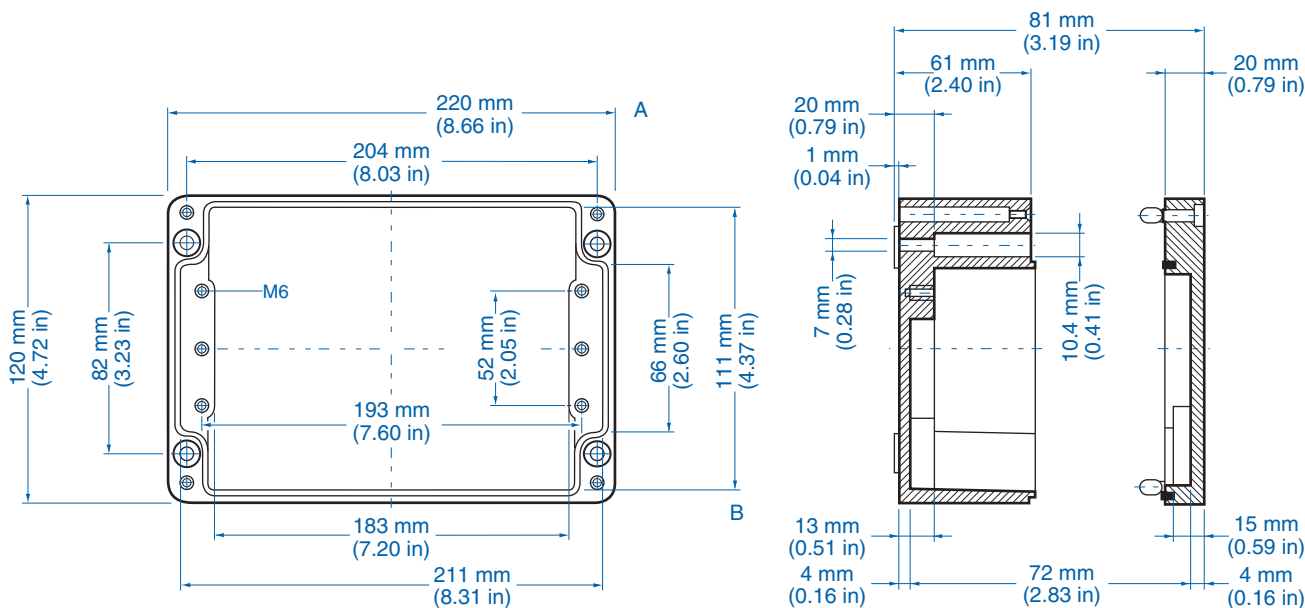

Accessories

Ordering Information	Cat. No.	Type	Std. Pk.
Mounting Plate	155-010	ALMPS-2212	1
Hinge Kit Set	154-210	HK-AL	1
DIN Rail TS 35 - 35 x 208mm	162-010	TS35/208	1
Mounting Tab Kit - large	154-006	MT-AL2	1

Please refer to pages 149-152 for additional accessories and detailed information.