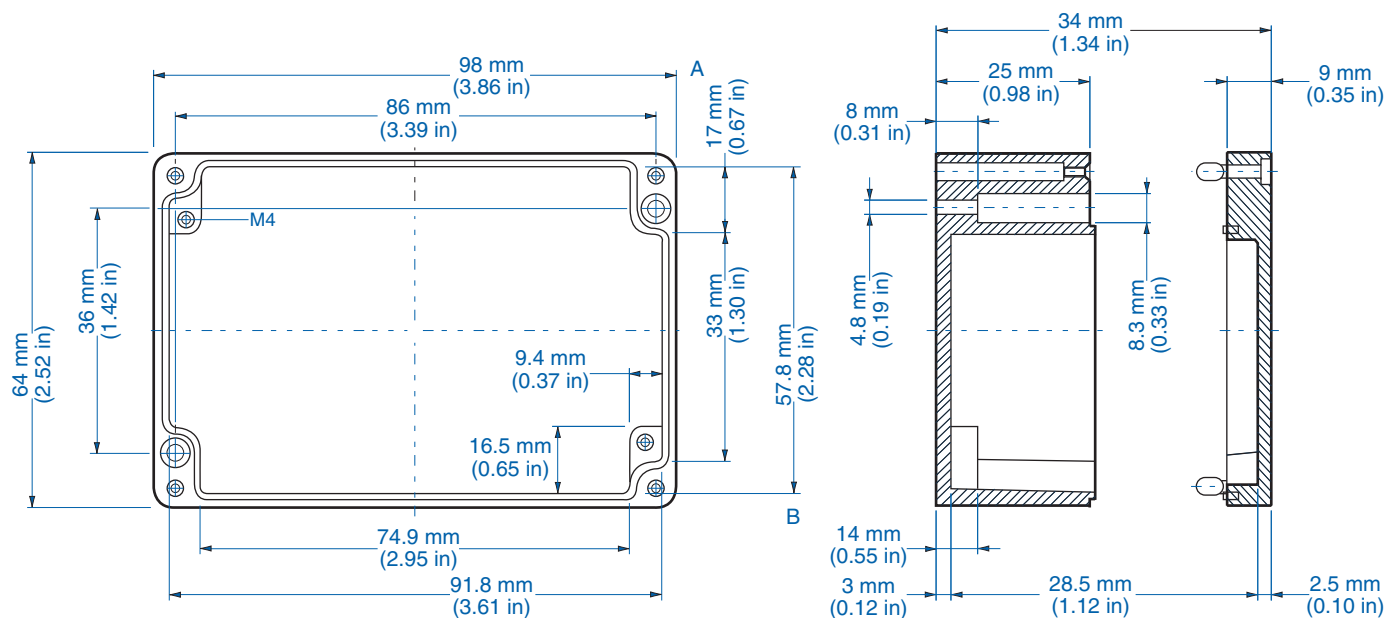

Accessories

Ordering Information	Cat. No.	Type	Std. Pk.
Mounting Tab Kit - small	154-004	MT-AL1	1

Please refer to pages 149-152 for additional accessories and detailed information.