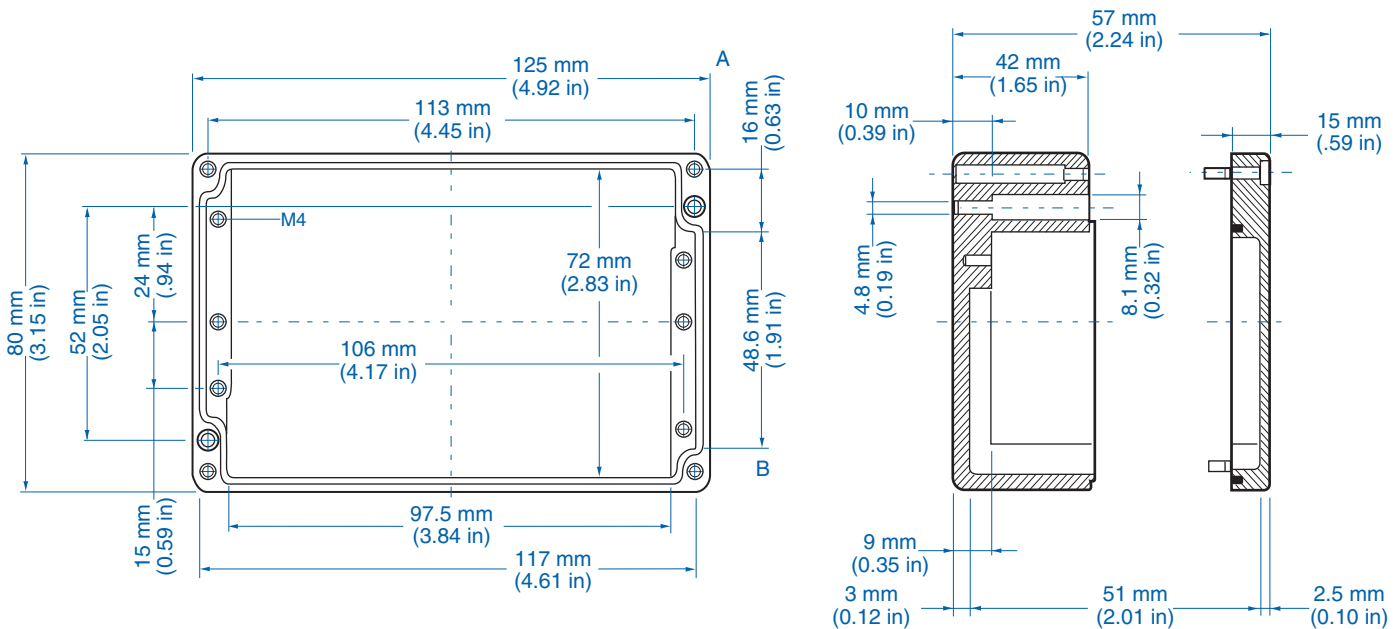

Accessories

Ordering Information	Cat. No.	Type	Std. Pk.
Mounting Plate	155-006	ALMPS-1308	1
Mounting Tab Kit - small	154-004	MT-AL1	1

Please refer to pages 149-152 for additional accessories and detailed information.