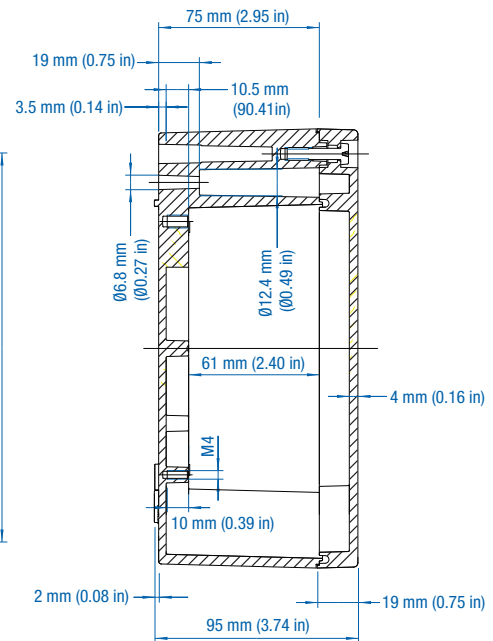

Accessories

Ordering Information	Cat. No.	Type	Pk.
Mounting Plate (plastic)	195-008	TKMPI-2518	1
Mounting Plate (steel)	197-008	TKMPS-2518	1
Hinge Kit Set	154-210	HK-AL	1
DIN Rail TS 35 - 216 mm	198-216	TS35/216	1
Mounting Tab Kit - large	154-006	M...	1

Please refer to pages 149-152 for additional accessories and detailed information.