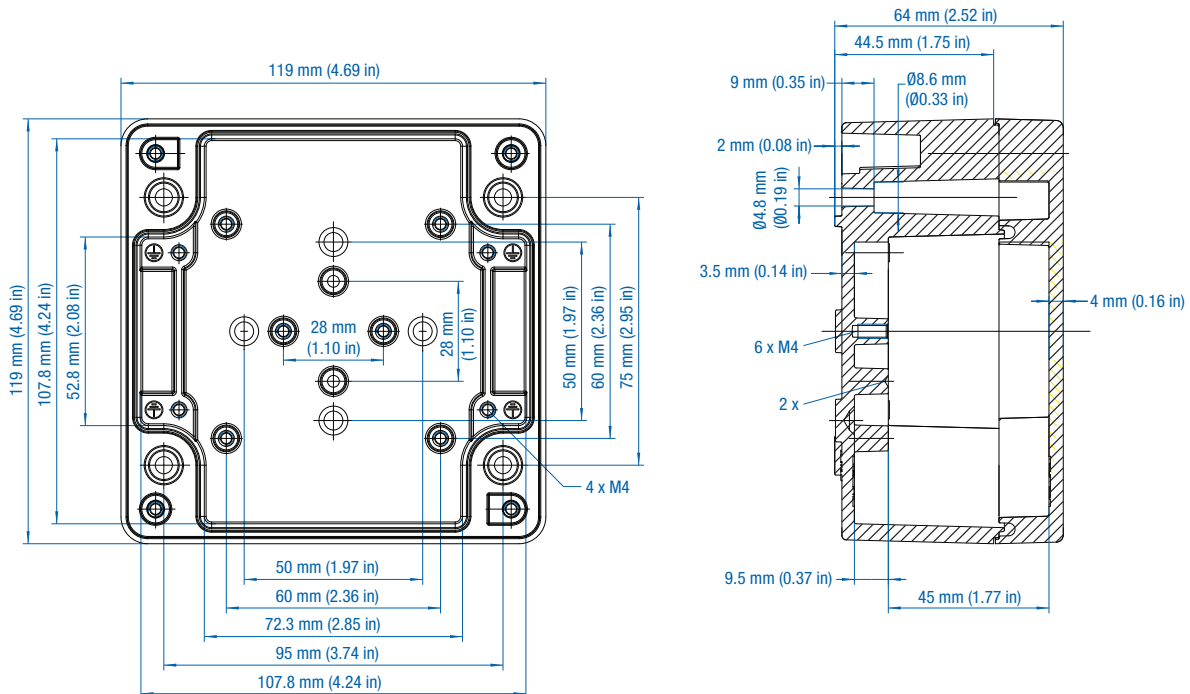

Accessories

Ordering Information	Cat. No.	Type	Std. Pk.
Mounting Plate (plastic)	195-003	TKMPI-99	1
Mounting Plate (steel)	197-003	TKMPS-99	1
DIN Rail TS15-80 mm	197-080	TS15/80	1
Mounting Tab Kit - small	154-004	MT-AL1	1

Please refer to pages 149-152 for additional accessories and detailed information.