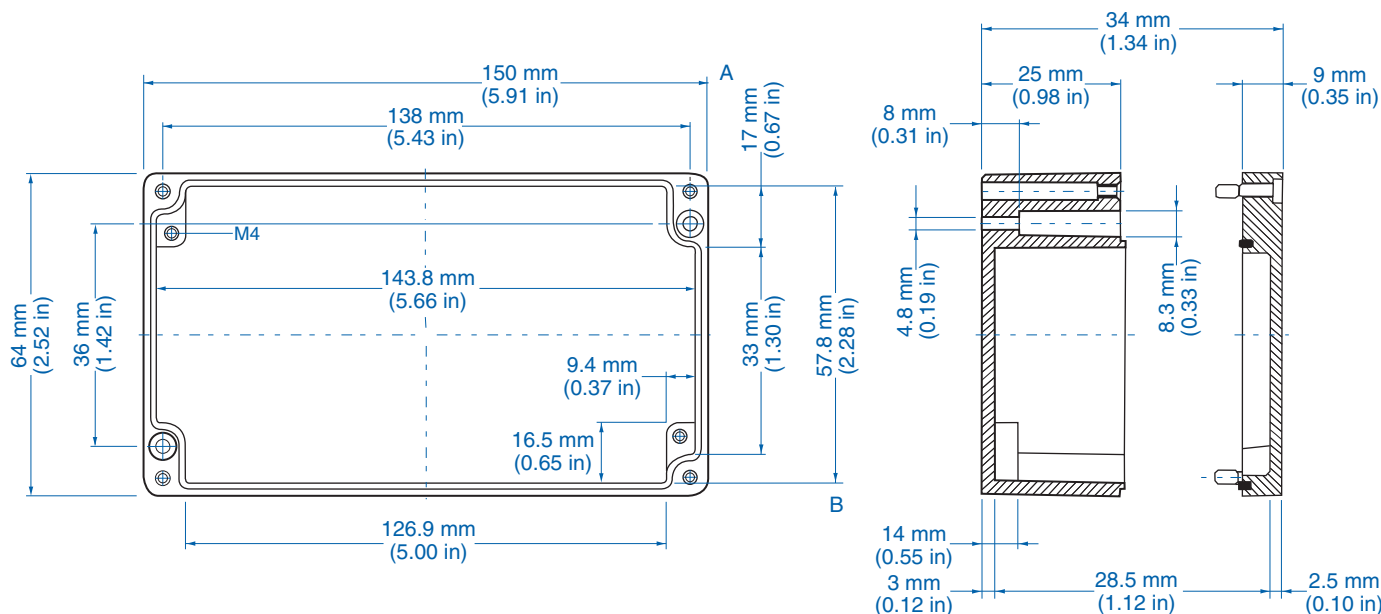

Aluminum

Ordering Information	Cat. No.	Type	Length	Dimensions mm (in)		Std. Pk.
				Width	Height	
Enclosure	150-001	AL 55-3	50 mm (1.97 in)	45 mm (1.77 in)	30 mm (1.18 in)	1

Standard Features

- **Protection Level:** IP66
- **Technical:** Smooth Sidewalls
- **Enclosure Material:** Cast Aluminum, Al Si 12
- **Gasket Material:** Polyurethane
- **Temperature Range:** -35°C to 80°C (-31°F to 176°F)
- **Color:** Silver Gray, RAL 7001
- **Accessories:** See section below

Please refer to pages 149-152 for additional accessories and detailed information.

AL 1006-3 – Aluminum – 98 x 64 mm (3.86 x 2.52 in.)

Standard Features

- **Protection Level:** IP66
- **Technical:** Smooth Sidewalls
- **Enclosure Material:** Cast Aluminum, Al Si 12
- **Gasket Material:** Polyurethane
- **Temperature Range:** -35°C to 80°C (-31°F to 176°F)
- **Color:** Silver Gray, RAL 7001
- **Accessories:** See section below

Please refer to pages 149-152 for additional accessories and detailed information.

Standard Features

- **Protection Level:** IP66
- **Technical:** Smooth Sidewalls
- **Enclosure Material:** Cast Aluminum, Al Si 12
- **Gasket Material:** Polyurethane
- **Temperature Range:** -35°C to 80°C (-31°F to 176°F)
- **Color:** Silver Gray, RAL 7001
- **Accessories:** See section below

Please refer to pages 149-152 for additional accessories and detailed information.

AL 88-6 – Aluminum – 80 x 75 mm (3.15 x 2.95 in.)

Standard Features

- **Protection Level:** IP66
- **Technical:** Smooth Sidewalls
- **Enclosure Material:** Cast Aluminum, Al Si 12
- **Gasket Material:** Polyurethane
- **Temperature Range:** -35°C to 80°C (-31°F to 176°F)
- **Color:** Silver Gray, RAL 7001
- **Accessories:** See section below