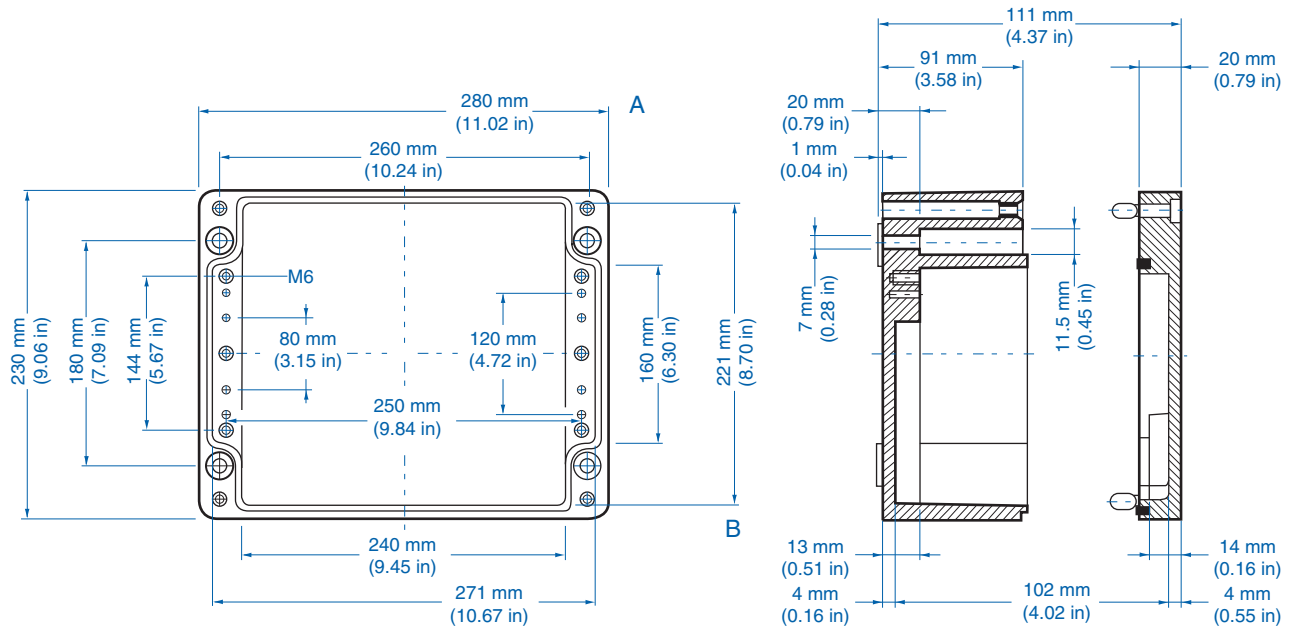

Accessories

Ordering Information	Cat. No.	Type	Std. Pk.
Mounting Plate	155-015	ALMPS-2823	1
Hinge Kit Set	154-210	HK-AL	1
DIN Rail TS 35 - 35 x 266mm	162-015	TS35/266	1
Mounting Tab Kit - large	154-006	MT-AL2	1

Please refer to pages 149-152 for additional accessories and detailed information.