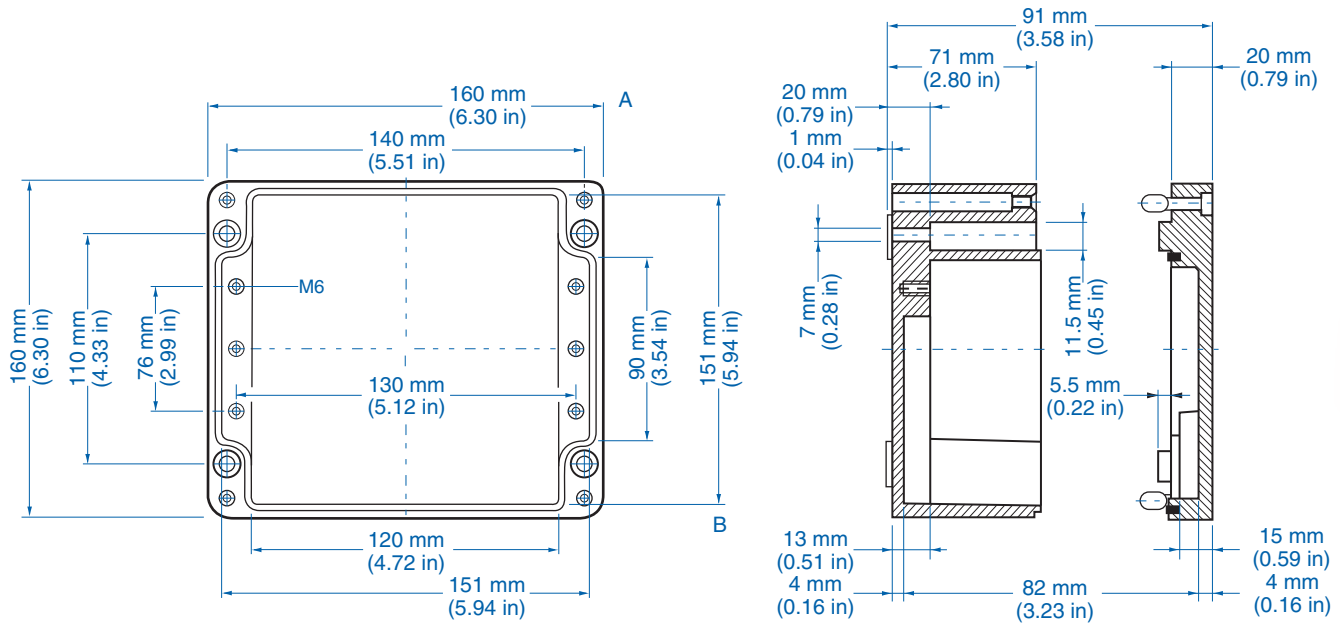

Accessories

Ordering Information	Cat. No.	Type	Std. Pk.
Mounting Plate	155-011	ALMPS-1616	1
Hinge Kit Set	154-210	HK-AL	1
DIN Rail TS 35 - 35 x 145mm	162-011	TS35/145	1
Mounting Tab Kit - large	154-006	MT-AL2	1

Please refer to pages 149-152 for additional accessories and detailed information.