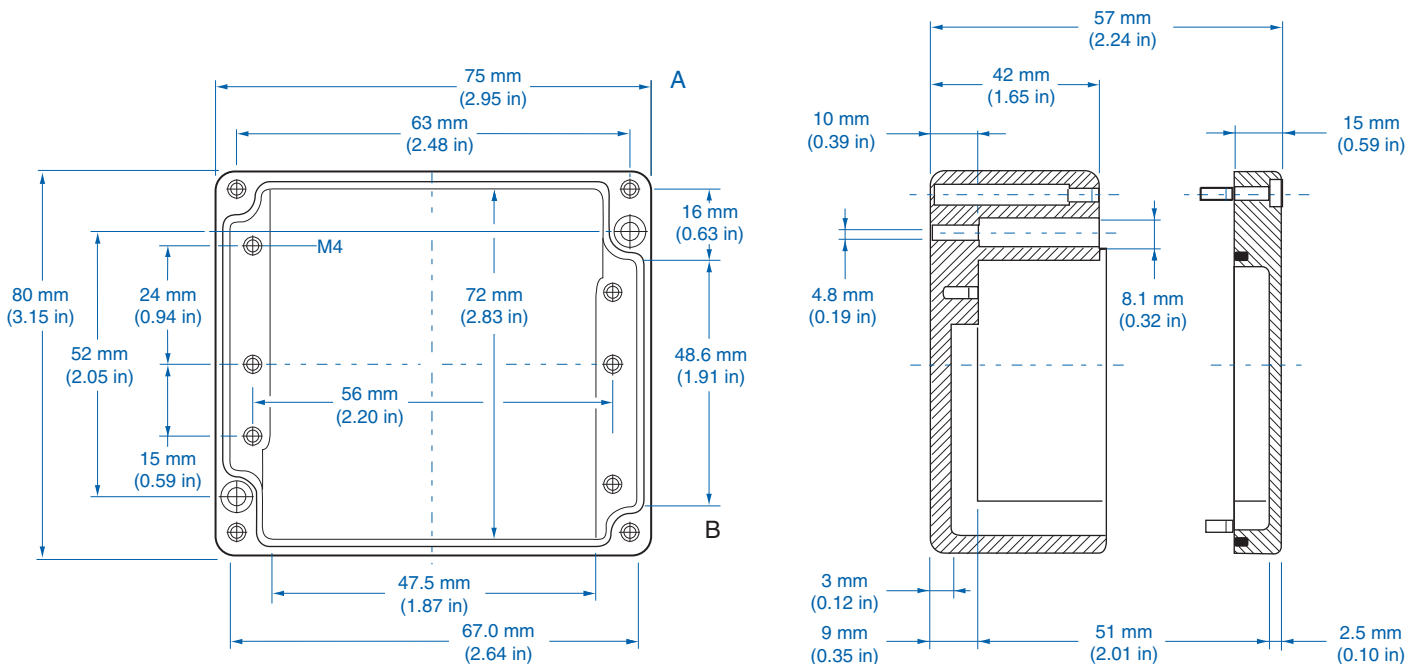

Accessories

Ordering Information	Cat. No.	Type	Std. Pk.
Mounting Plate	155-005	ALMPS-88	1
Mounting Tab Kit - small	154-004	MT-AL1	1

Please refer to pages 149-152 for additional accessories and detailed information.