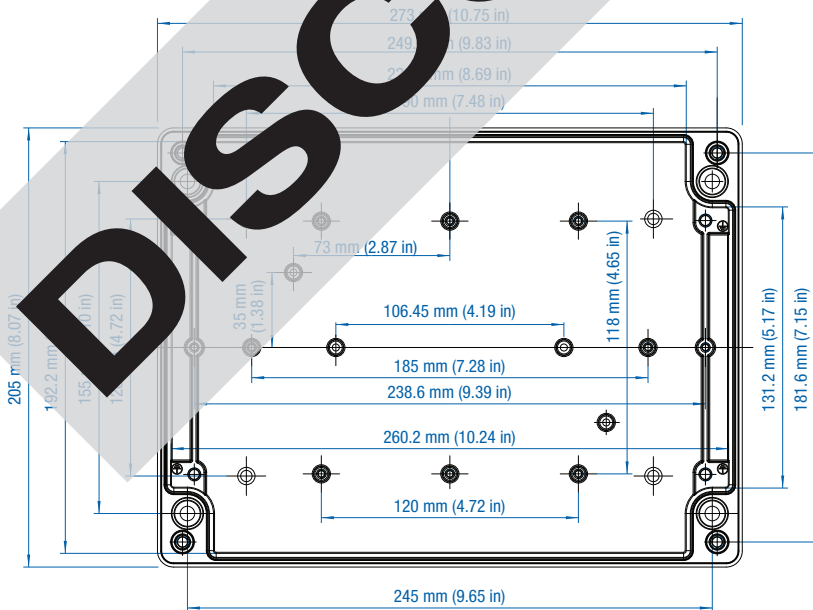

Accessories

Ordering Information	Cat. No.	Type	Pk.
Mounting Plate (plastic)	195-008	TKMPI-2518	1
Mounting Plate (steel)	197-008	TKMPS-2518	1
Hinge Kit Set	154-210	HK-AL	1
DIN Rail TS 35 - 216 mm	198-216	TS35/216	1
Mounting Tab Kit - large	154-006	M...	1

Please refer to pages 149-152 for additional accessories and detailed information.