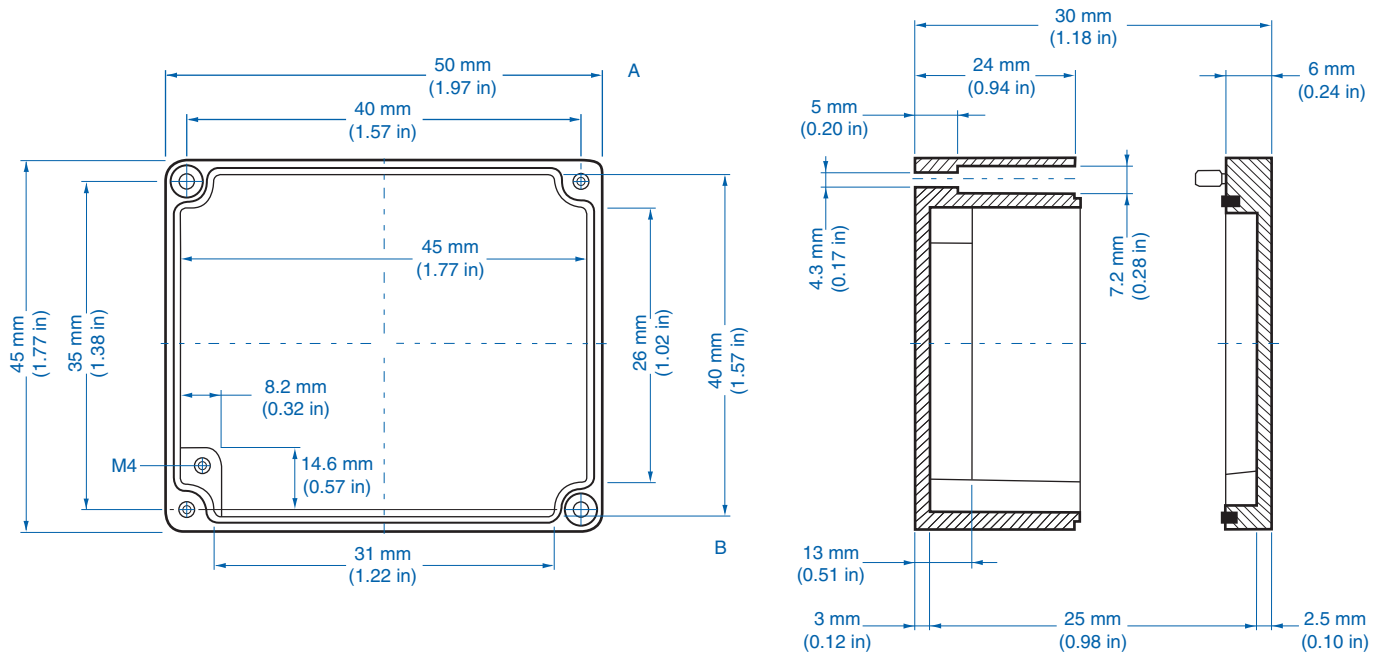

With the help of the steel mounting plates, even large and heavy components can be securely mounted. The mounting plates are available from enclosures AL 88-6 and larger.

External Hinges*

DIN Rail*

Sample Application

External Mounting Tabs*

Sample Application

* sold separately

AL 55-3 – Aluminum – 50 x 45 mm (1.97 x 1.77 in.)

Standard Features

- **Protection Level:** IP66
- **Technical:** Smooth Sidewalls
- **Enclosure Material:** Cast Aluminum, Al Si 12
- **Gasket Material:** Polyurethane
- **Temperature Range:** -35°C to 80°C (-31°F to 176°F)
- **Color:** Silver Gray, RAL 7001
- **Accessories:** See section below

Aluminum

Ordering Information	Cat. No.	Type	Length	Dimensions mm (in)		Std. Pk.
				Width	Height	
Enclosure	150-001	AL 55-3	50 mm (1.97 in)	45 mm (1.77 in)	30 mm (1.18 in)	1

Standard Features

- **Protection Level:** IP66
- **Technical:** Smooth Sidewalls
- **Enclosure Material:** Cast Aluminum, Al Si 12
- **Gasket Material:** Polyurethane
- **Temperature Range:** -35°C to 80°C (-31°F to 176°F)
- **Color:** Silver Gray, RAL 7001
- **Accessories:** See section below

Please refer to pages 149-152 for additional accessories and detailed information.

AL 1006-3 – Aluminum – 98 x 64 mm (3.86 x 2.52 in.)

Standard Features

- **Protection Level:** IP66
- **Technical:** Smooth Sidewalls
- **Enclosure Material:** Cast Aluminum, Al Si 12
- **Gasket Material:** Polyurethane
- **Temperature Range:** -35°C to 80°C (-31°F to 176°F)
- **Color:** Silver Gray, RAL 7001
- **Accessories:** See section below