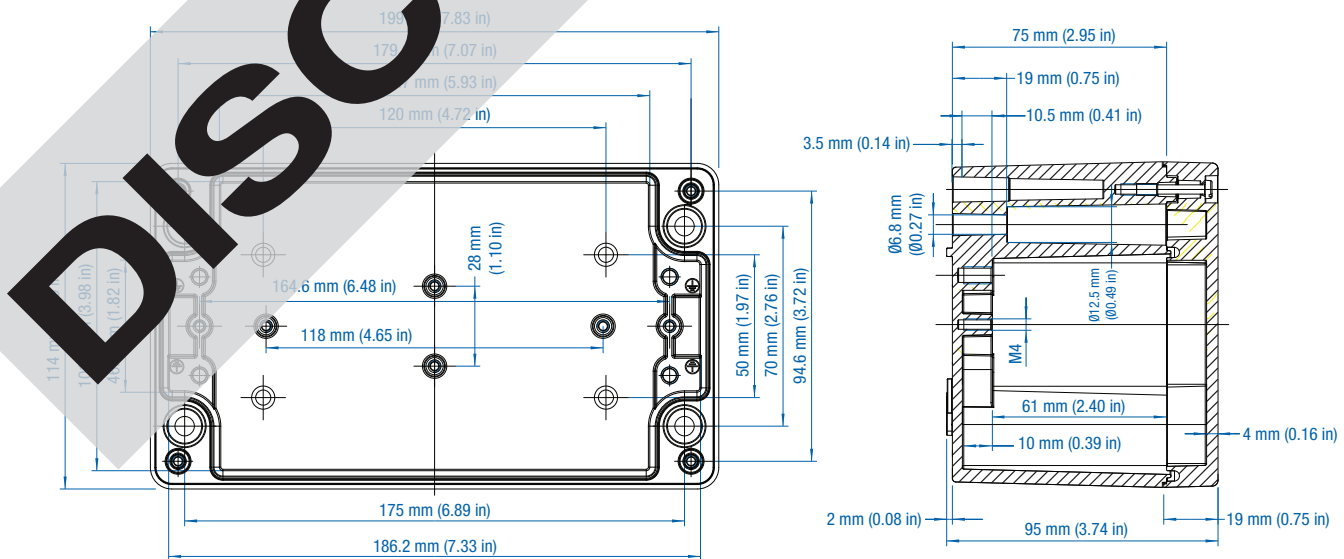

Accessories

Ordering Information	Cat. No.	Type	Std. Pk.
Mounting Plate (plastic)	195-006	TKMPI-1811	1
Mounting Plate (steel)	197-006	TKMPS-1811	1
Hinge Kit Set	154-210	HK-AL	1
DIN Rail TS 35 - 144 mm	198-144	TS35	1
Mounting Tab Kit - large	154-006	MT-AL2	1

Please refer to pages 149-152 for additional accessories and detailed information.