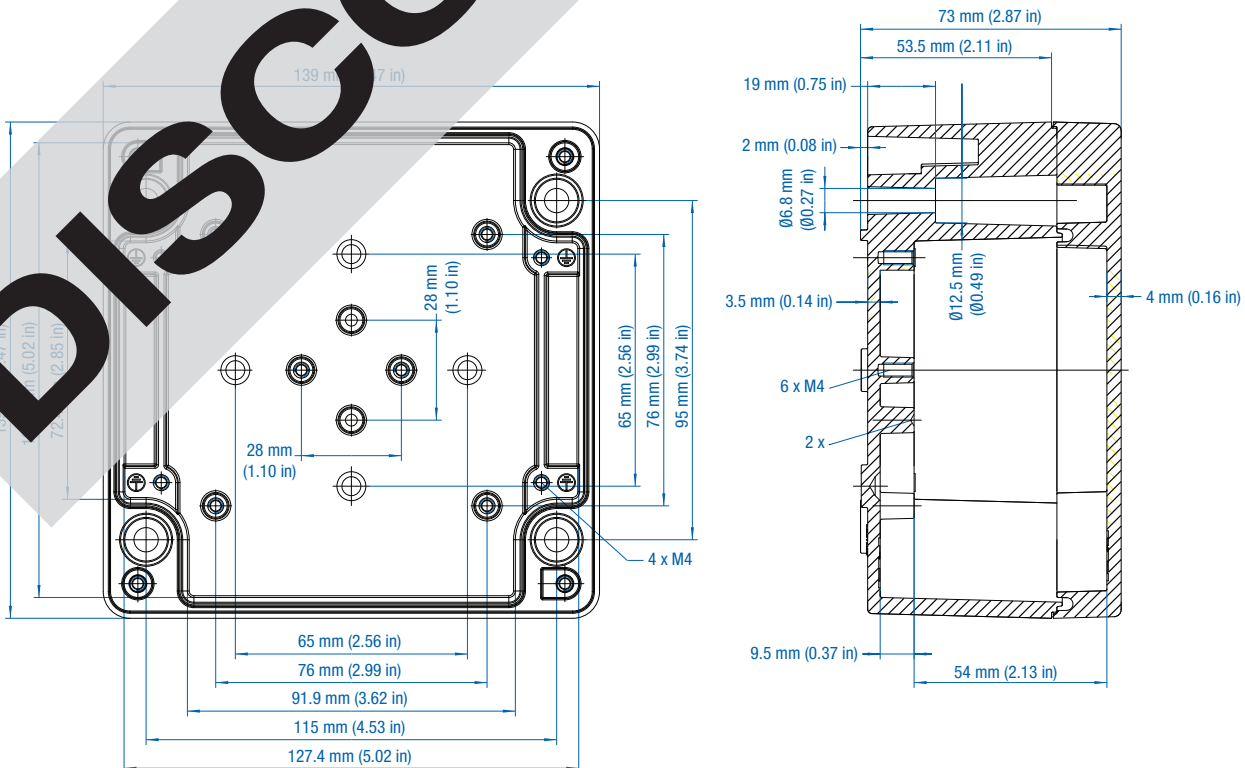

Accessories

Ordering Information	Cat. No.	Type	Std. Pk.
Mounting Plate (plastic)	195-004	TKMPI-1111	1
Mounting Plate (steel)	197-004	TKMPS-1111	1
DIN Rail TS 35 - 81 mm	198-081	TS35/81	1
DIN Rail TS 15 - 92 mm	197-092	TS15/92	1
Mounting Tab Kit - large	154-006	MT-AL2	1

Please refer to pages 149-152 for additional accessories and detailed information.