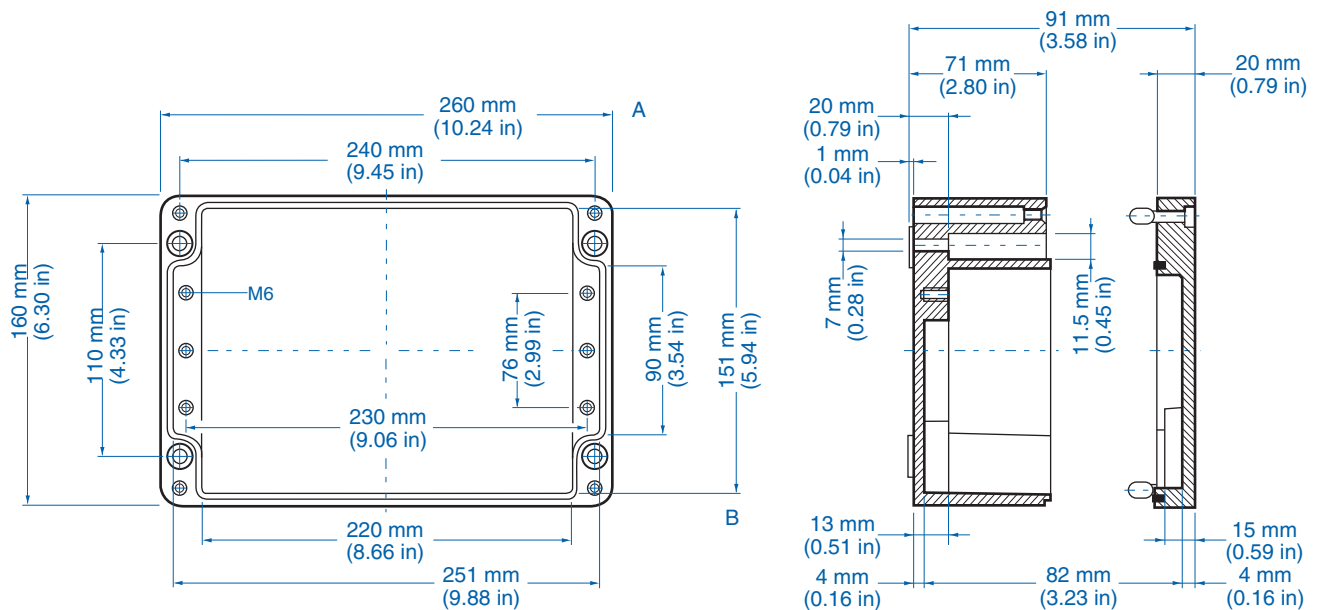

Accessories

Ordering Information	Cat. No.	Type	Std. Pk.
Mounting Plate	155-012	ALMPS-2616	1
Hinge Kit Set	154-210	HK-AL	1
DIN Rail TS 35 - 35 x 245mm	162-012	TS35/245	1
Mounting Tab Kit - large	154-006	MT-AL2	1

Please refer to pages 149-152 for additional accessories and detailed information.