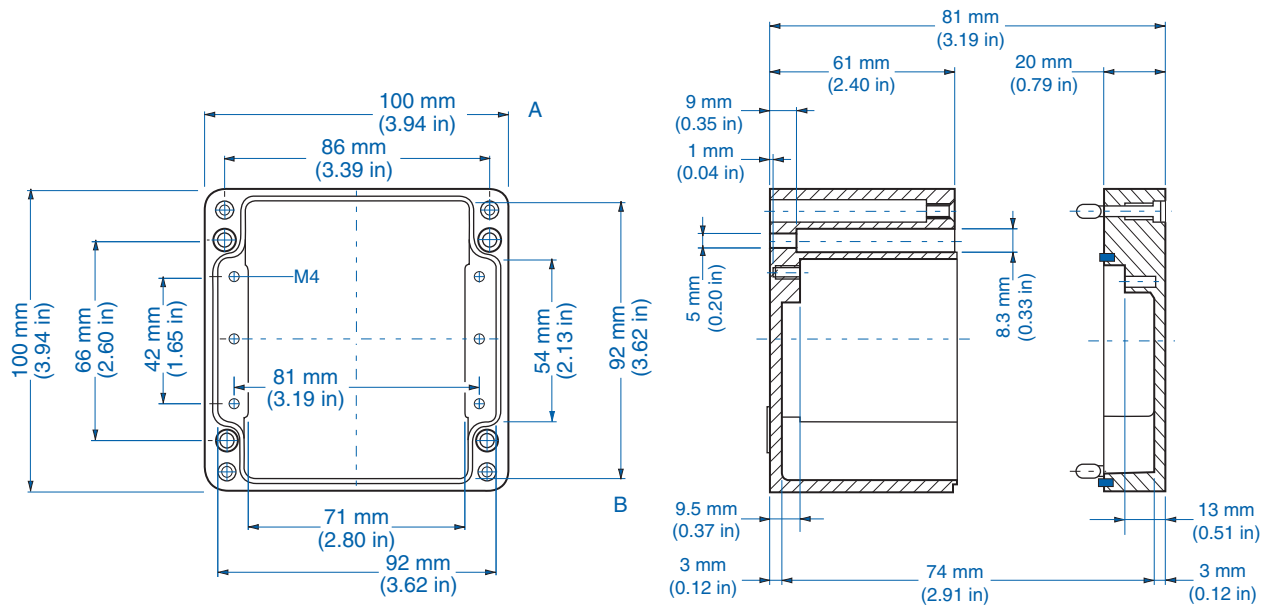

Accessories

Ordering Information	Cat. No.	Type	Std. Pk.
Mounting Plate	155-008	ALMPS-1010	1
Hinge Kit Set	154-210	HK-AL	1
Mounting Tab Kit - small	154-004	MT-AL1	1

Please refer to pages 149-152 for additional accessories and detailed information.