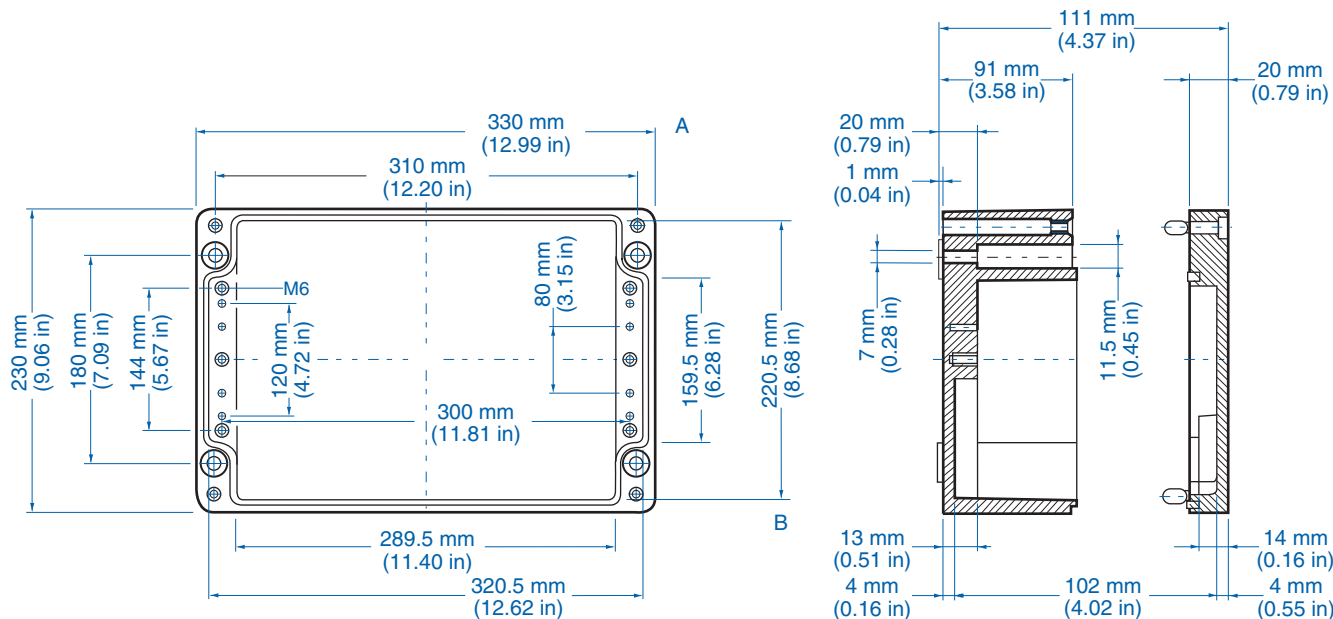

Accessories

Ordering Information	Cat. No.	Type	Std. Pk.
Mounting Plate	155-016	ALMPS-3323	1
Hinge Kit Set	154-210	HK-AL	1
DIN Rail TS 35 - 35 x 316mm	162-016	TS35/316	1
Mounting Tab Kit - large	154-006	MT-AL2	1

Please refer to pages 149-152 for additional accessories and detailed information.