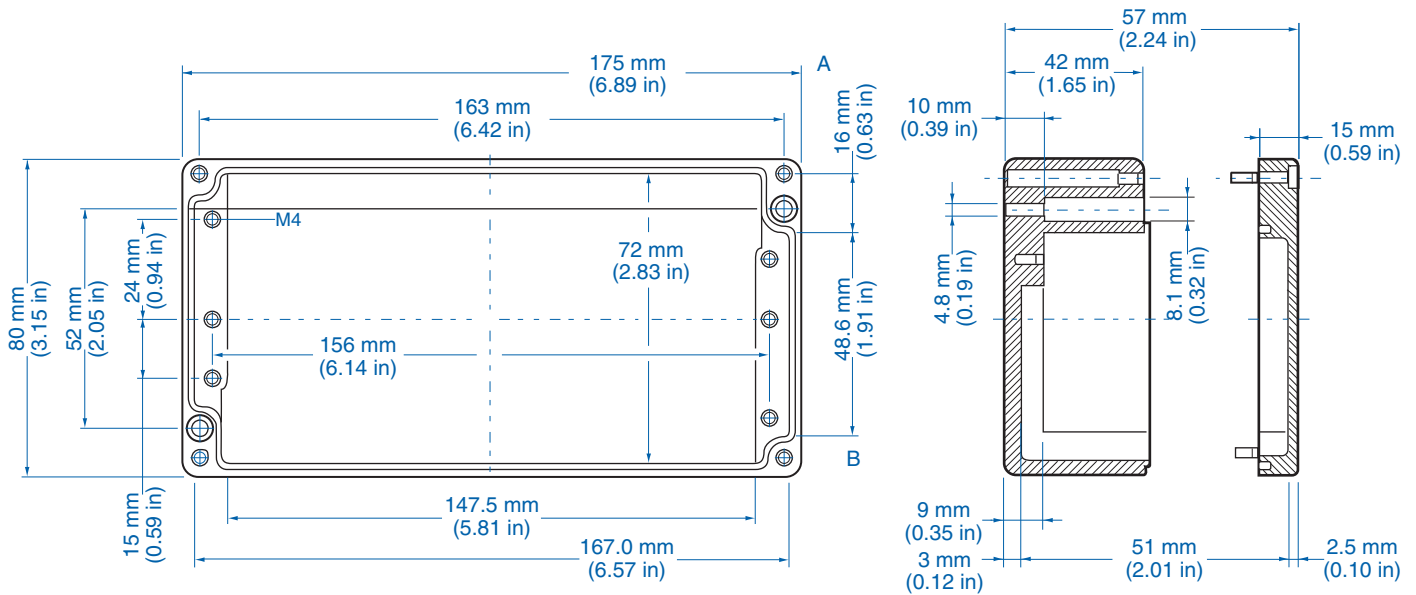

Aluminum

Ordering Information	Cat. No.	Type	Length	Dimensions mm (in)		Std. Pk.
				Width	Height	
Enclosure	150-001	AL 55-3	50 mm (1.97 in)	45 mm (1.77 in)	30 mm (1.18 in)	1

Standard Features

- **Protection Level:** IP66
- **Technical:** Smooth Sidewalls
- **Enclosure Material:** Cast Aluminum, Al Si 12
- **Gasket Material:** Polyurethane
- **Temperature Range:** -35°C to 80°C (-31°F to 176°F)
- **Color:** Silver Gray, RAL 7001
- **Accessories:** See section below

Please refer to pages 149-152 for additional accessories and detailed information.

Standard Features

- **Protection Level:** IP66
- **Technical:** Smooth Sidewalls
- **Enclosure Material:** Cast Aluminum, Al Si 12
- **Gasket Material:** Polyurethane
- **Temperature Range:** -35°C to 80°C (-31°F to 176°F)
- **Color:** Silver Gray, RAL 7001
- **Accessories:** See section below

Please refer to pages 149-152 for additional accessories and detailed information.

AL 1010-8 – Aluminum – 100 x 100 mm (3.94 x 3.94 in.)

Standard Features

- **Protection Level:** IP66
- **Technical:** Smooth Sidewalls
- **Enclosure Material:** Cast Aluminum, Al Si 12
- **Gasket Material:** Polyurethane
- **Temperature Range:** -35°C to 80°C (-31°F to 176°F)
- **Color:** Silver Gray, RAL 7001
- **Accessories:** See section below