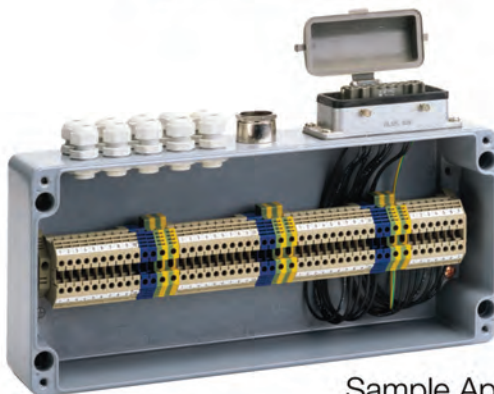

Sample Application