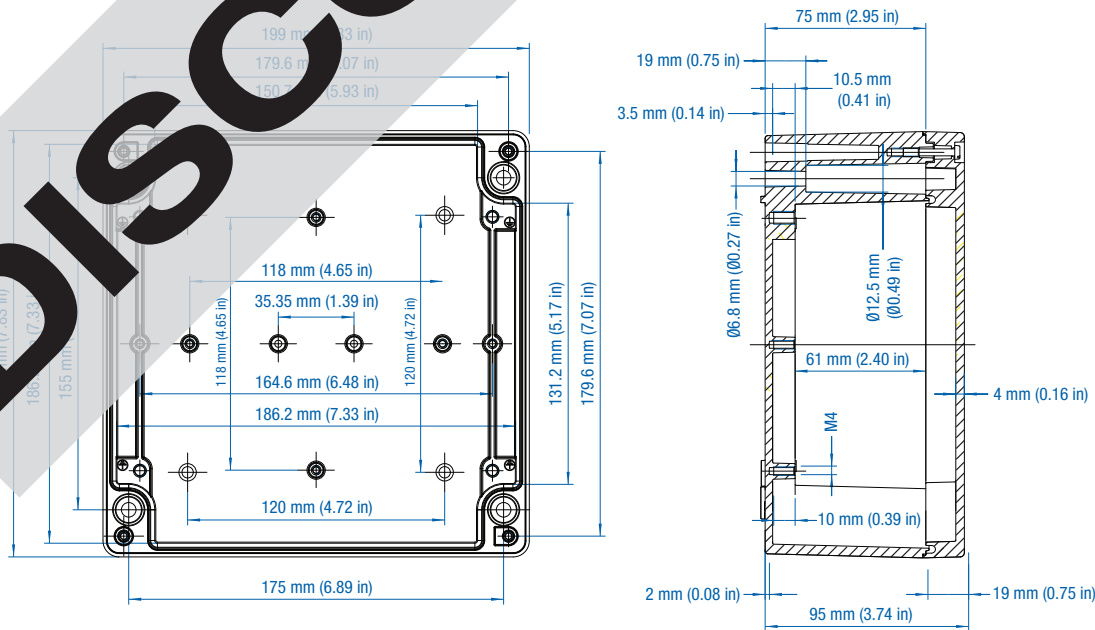

Accessories

Ordering Information	Cat. No.	Type	Length	Width	Height	Std. Pk.
Mounting Plate (plastic)	195-007	TKMPI-1818	199 mm (7.83 in)	199 mm (7.83 in)	19 mm (0.75 in)	1
Mounting Plate (steel)	197-007	TKMPS-1818	199 mm (7.83 in)	199 mm (7.83 in)	19 mm (0.75 in)	1
Hinge Kit Set	154-210	HK-AL	199 mm (7.83 in)	199 mm (7.83 in)	19 mm (0.75 in)	1
DIN Rail TS 35 - 144 mm	198-144	TS35/144	144 mm (5.67 in)	35 mm (1.38 in)	11 mm (0.43 in)	1
Mounting Tab Kit - large	154-006	MT-AL-9	199 mm (7.83 in)	199 mm (7.83 in)	19 mm (0.75 in)	1

Please refer to pages 149-152 for additional accessories and detailed information.

DISCONTINUED