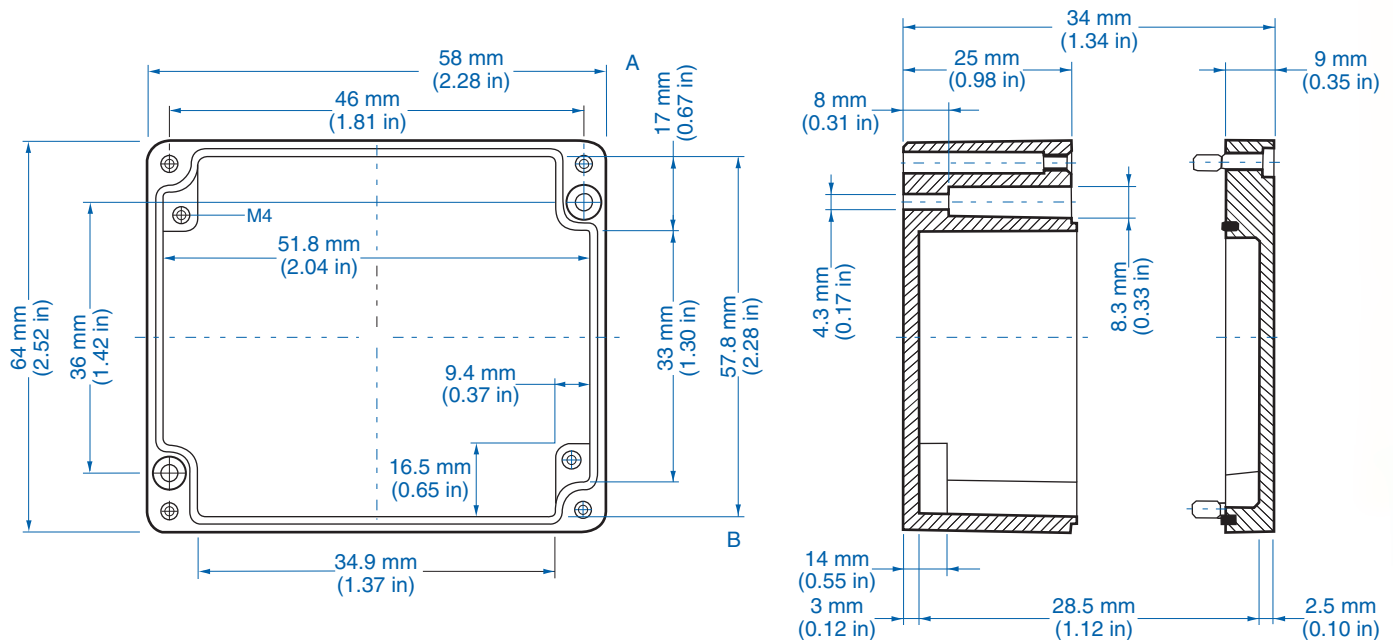

External Mounting Tabs*

Sample Application

* sold separately

AL 55-3 – Aluminum – 50 x 45 mm (1.97 x 1.77 in.)

Standard Features

- **Protection Level:** IP66
- **Technical:** Smooth Sidewalls
- **Enclosure Material:** Cast Aluminum, Al Si 12
- **Gasket Material:** Polyurethane
- **Temperature Range:** -35°C to 80°C (-31°F to 176°F)
- **Color:** Silver Gray, RAL 7001
- **Accessories:** See section below

Aluminum

Ordering Information	Cat. No.	Type	Length	Dimensions mm (in)		Std. Pk.
				Width	Height	
Enclosure	150-001	AL 55-3	50 mm (1.97 in)	45 mm (1.77 in)	30 mm (1.18 in)	1

Standard Features

- **Protection Level:** IP66
- **Technical:** Smooth Sidewalls
- **Enclosure Material:** Cast Aluminum, Al Si 12
- **Gasket Material:** Polyurethane
- **Temperature Range:** -35°C to 80°C (-31°F to 176°F)
- **Color:** Silver Gray, RAL 7001
- **Accessories:** See section below

Please refer to pages 149-152 for additional accessories and detailed information.

AL 1006-3 – Aluminum – 98 x 64 mm (3.86 x 2.52 in.)

Standard Features

- **Protection Level:** IP66
- **Technical:** Smooth Sidewalls
- **Enclosure Material:** Cast Aluminum, Al Si 12
- **Gasket Material:** Polyurethane
- **Temperature Range:** -35°C to 80°C (-31°F to 176°F)
- **Color:** Silver Gray, RAL 7001
- **Accessories:** See section below