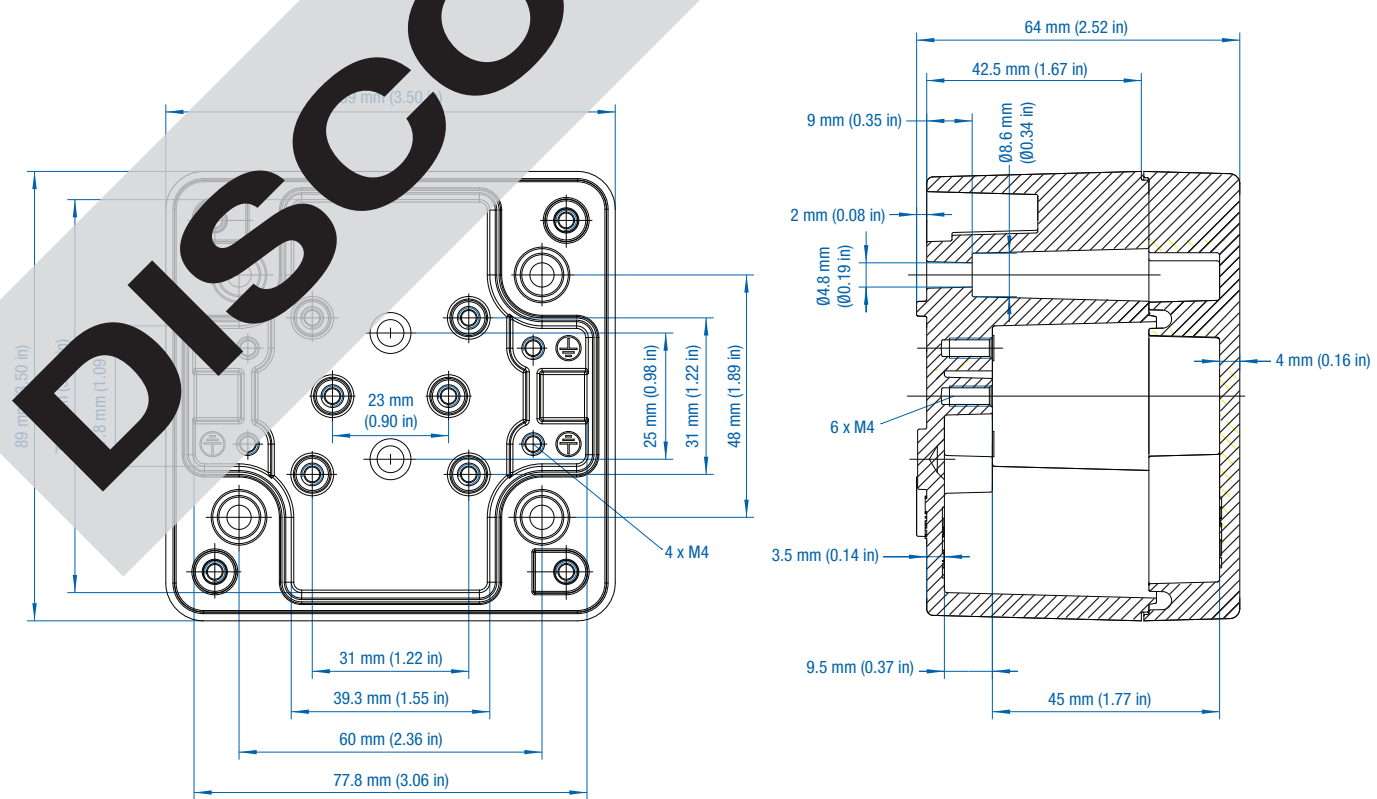

Accessories

Ordering Information	Cat. No.	Type	Std. Pk.
Mounting Plate (plastic)	195-001	TKMPI-77	1
Mounting Plate (steel)	197-001	TKMPS-77	1
DIN Rail TS15-49.5 mm	197-049	TS15/49.5	1
Mounting Tab Kit - small	154-004	M	1

Please refer to pages 149-152 for additional accessories and detailed information.