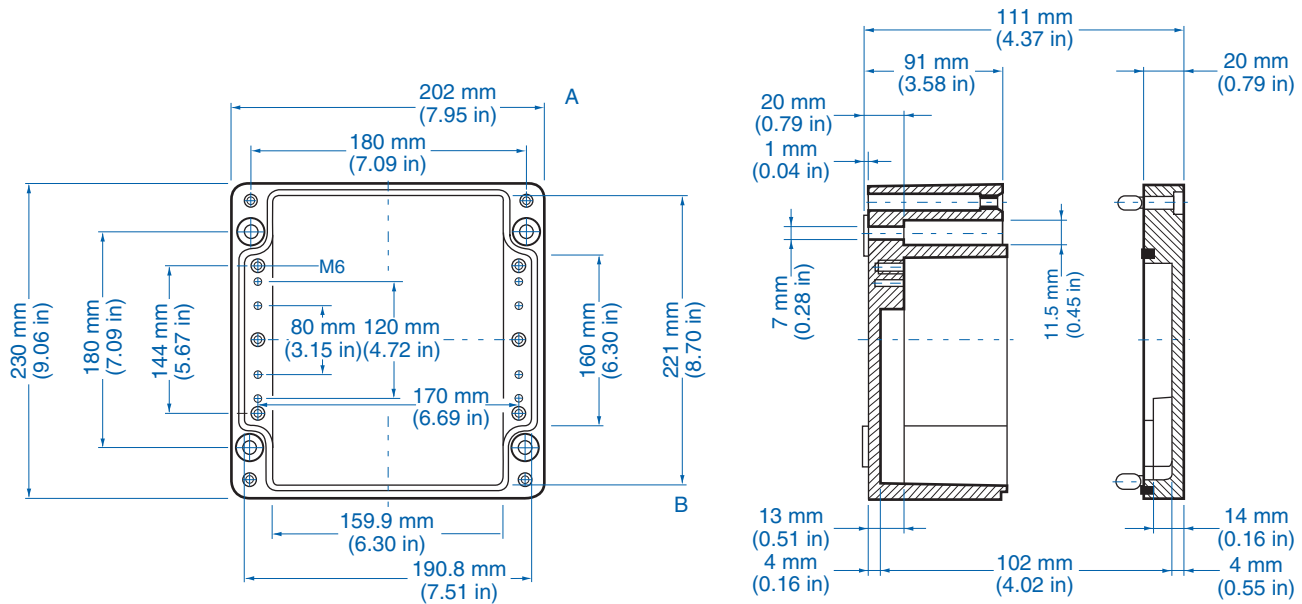

Accessories

Ordering Information	Cat. No.	Type	Std. Pk.
Mounting Plate	155-014	ALMPS-2023	1
Hinge Kit Set	154-210	HK-AL	1
DIN Rail TS 35 - 35 x 186mm	162-014	TS35/186	1
Mounting Tab Kit - large	154-006	MT-AL2	1

Please refer to pages 149-152 for additional accessories and detailed information.