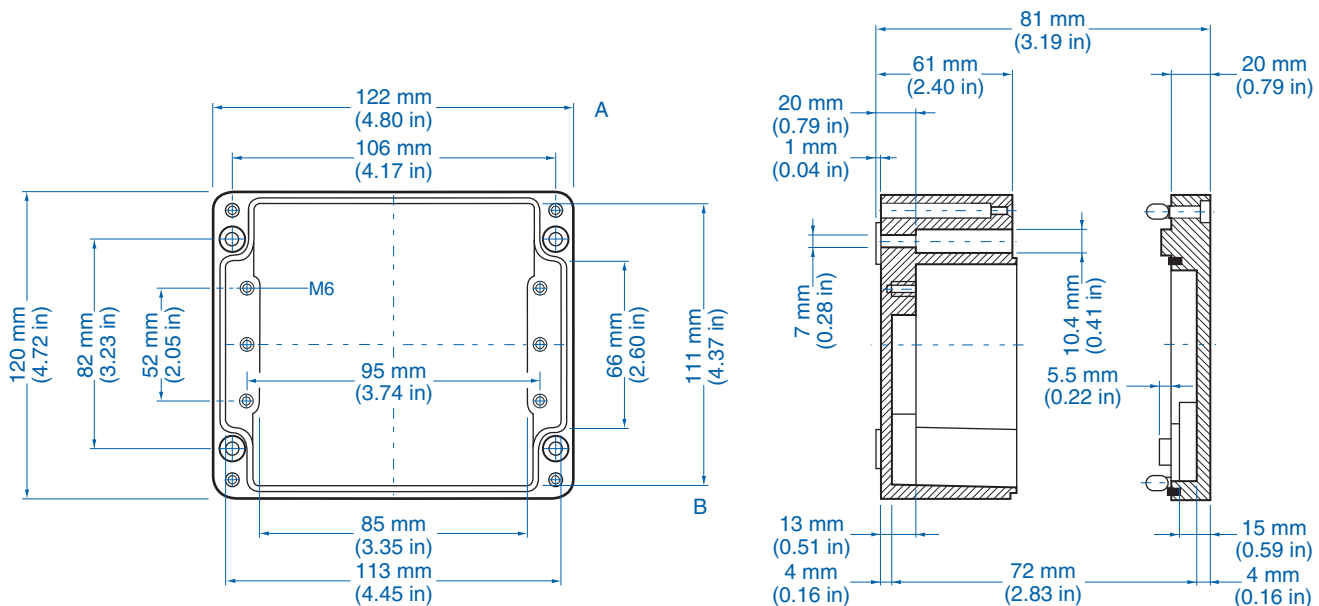

Accessories

Ordering Information	Cat. No.	Type	Std. Pk.
Mounting Plate	155-009	ALMPS-1212	1
Hinge Kit Set	154-210	HK-AL	1
DIN Rail TS 35 - 35 x 110 mm	162-009	TS35/110	1
Mounting Tab Kit - large	154-006	MT-AL2	1

Please refer to pages 149-152 for additional accessories and detailed information.