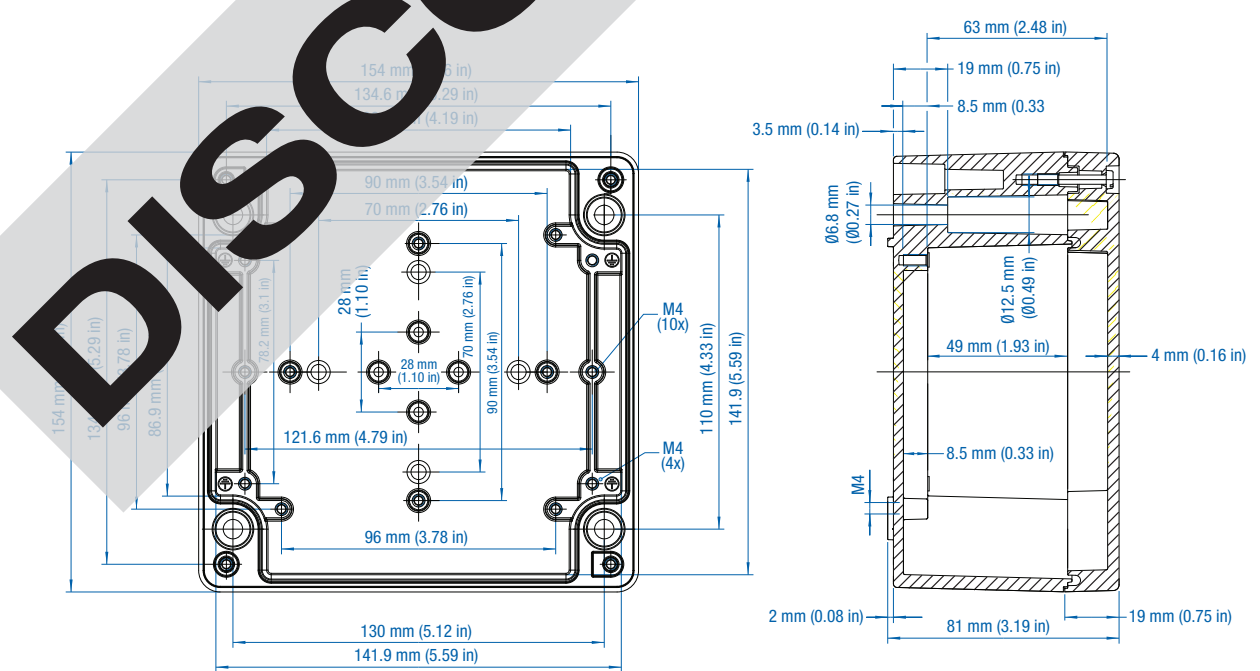

Accessories

Ordering Information	Cat. No.	Type	Quantity
Mounting Plate (plastic)	195-005	TKMPI-1313	1
Mounting Plate (steel)	197-005	TKMPS-1313	1
Hinge Kit Set	154-210	HK-AL	1
DIN Rail TS 35 - 106 mm	198-106	TS35/106	1
DIN Rail TS 15 - 111 mm	197-111	TS15/111	1
Mounting Tab Kit - large	154-006	TKMTL-1313	1

Please refer to pages 149-152 for additional accessories and detailed information.