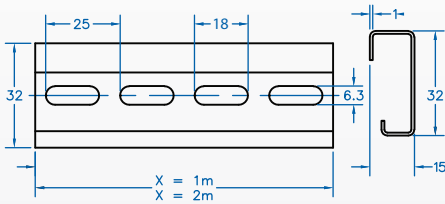

**DIN32**

32 mm x  
15 mm deep

**Zinc Plated Steel**

Type	Cat. No.	Length	Std. Pk.
Perforated	2511160	2m	10
	2511160/1M	1m	20
Unperforated	2511150	2m	10
	2511150/1M	1m	20

**DIN15**

15 mm x  
5.5 mm deep

**Zinc Plated Steel**

Type	Cat. No.	Length	Std. Pk.
Perforated	CA601/S	1m	50

**Dimensions**

**Perforated Steel**

**Perforated Steel**

**Unperforated Steel**