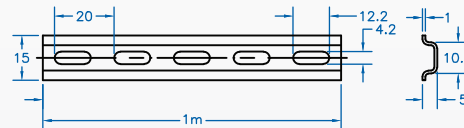

**DIN32**

32 mm x  
15 mm deep

**Zinc Plated Steel**

Type	Cat. No.	Length	Std. Pk.
Perforated	2511160	2m	10
	2511160/1M	1m	20
Unperforated	2511150	2m	10
	2511150/1M	1m	20

**DIN15**

15 mm x  
5.5 mm deep

**Zinc Plated Steel**

Type	Cat. No.	Length	Std. Pk.
Perforated	CA601/S	1m	50

**Dimensions**

**Perforated Steel**

**Perforated Steel**

**Unperforated Steel**