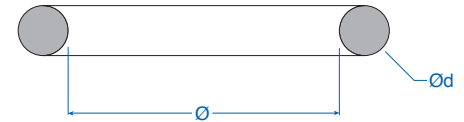

Material:
• Perbanan

Characteristics:
• PG and metric thread

| Temperature Range |
|-----------------------------|
| -25 to 120°C (-13 to 248°F) |

| Connecting thread | | Internal Diameter mm | Thickness mm (d) | Cat. No. | Std. Pk. |
|-------------------|--------|----------------------|------------------|----------|----------|
| PG | metric | | | | |
| PG 7 | M 12 | 10 | 1.5 | 8112070 | 1000 |
| PG 9 | M 16 | 13 | 1.5 | 8112096 | 1000 |
| PG 11 | | 16 | 1.5 | 8112118 | 1000 |
| PG 13.5 | M 20 | 18 | 1.5 | 8112134 | 1000 |
| PG 16 | | 20 | 1.5 | 8112169 | 1000 |
| PG 21 | | 25 | 2 | 8112215 | 1000 |
| | M 25 | 22 | 2 | 8112250 | 100 |
| | M 32 | 28 | 2 | 8112320 | 100 |
| PG 29 | | 33 | 2 | 8112290 | 1000 |
| | M 40 | 37 | 2 | 8112400 | 100 |
| PG 36 | | 43 | 2 | 8112363 | 1000 |
| | M 50 | 48 | 2 | 8112500 | 100 |
| PG 42 | | 50 | 2 | 8112428 | 1000 |
| PG 48 | M 63 | 55 | 2 | 8112630 | 1000 |
| | M 75 | 68 | 2.6 | 8112675 | 100 |