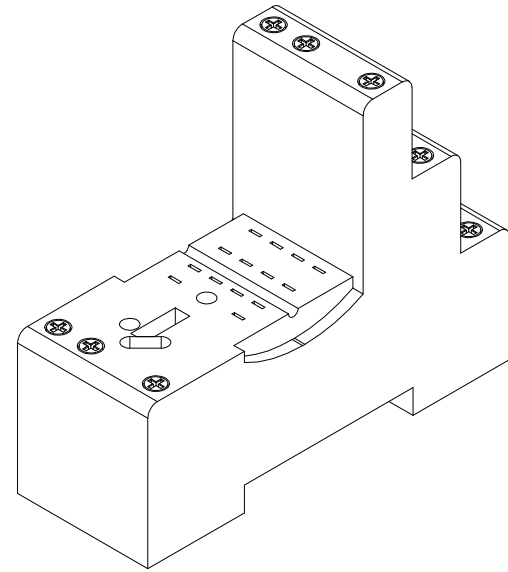

REVISIONS FOR DWG # 71-GZM3

REV	CH.NO.	DESCRIPTION	DATE	REVISED BY
-	-	ORIGINAL DESIGN	07/24/15	ARON G

10.12 mm
(TYP)

Interactive 3D Model

UNLESS OTHERWISE SPECIFIED
 • ALL DIMENSIONS ARE IN MILLIMETERS
 • THIRD ANGLE PROJECTION

• TOLERANCE	
XX	1.00 mm
XX.X	0.50 mm
XX.XX	0.20 mm
ALL	XX mm

O-R-H-I-M-K

This Drawing is the property of
Altrech Corp.

35 Royal Road
 Flemington NJ 08822-6000
 (908) 806-9400 • Fax (908) 806-9490

AND IS A CONFIDENTIAL DISCLOSURE
 LENT WITHOUT CONSIDERATION OTHER
 THAN THE BORROWER'S AGREEMENT
 THAT IT SHALL NOT BE REPRODUCED,
 COPIED, LENT, OR DISPOSED OF
 DIRECTLY OR INDIRECTLY NOR USED
 FOR ANY PURPOSE OTHER THAN THAT
 FOR WHICH IT IS SPECIFICALLY
 FURNISHED.

TITLE: Industrial Electromagnetic Relay
 Plug-in Socket; GZM3

DRAWN BY: Aron Gyorgypal	07/24/15	DRAWING NO.:	M-Cad-71-GZM3	REV.:	-
CHECKED BY: Laszlo G	07/24/15	SCALE:	-	SHEET:	1 OF: 1
RELEASED BY: Laszlo G	07/24/15				