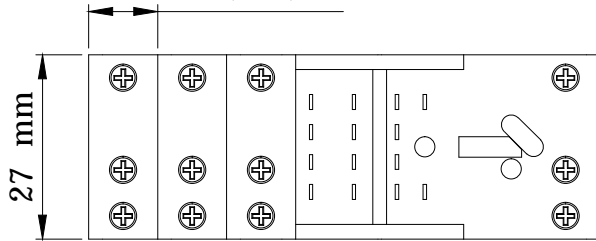

REVISIONS FOR DWG # 71-GZM3

REV	CH.NO.	DESCRIPTION	DATE	REVISED BY
-	-	ORIGINAL DESIGN	07/24/15	ARON G

10.12 mm
(TYP)

Interactive 3D Model

UNLESS OTHERWISE SPECIFIED
 • ALL DIMENSIONS ARE IN MILLIMETERS
 • THIRD ANGLE PROJECTION

• TOLERANCE	
XX	1.00 mm
XX.X	0.50 mm
XX.XX	0.20 mm
ALL	XX mm

O-R-H-I-M-K

This Drawing is the property of
Altrech Corp.

35 Royal Road
 Flemington NJ 08822-6000
 (908) 806-9400 • Fax (908) 806-9490

AND IS A CONFIDENTIAL DISCLOSURE
 LENT WITHOUT CONSIDERATION OTHER
 THAN THE BORROWER'S AGREEMENT
 THAT IT SHALL NOT BE REPRODUCED,
 COPIED, LENT, OR DISPOSED OF
 DIRECTLY OR INDIRECTLY NOR USED
 FOR ANY PURPOSE OTHER THAN THAT
 FOR WHICH IT IS SPECIFICALLY
 FURNISHED.