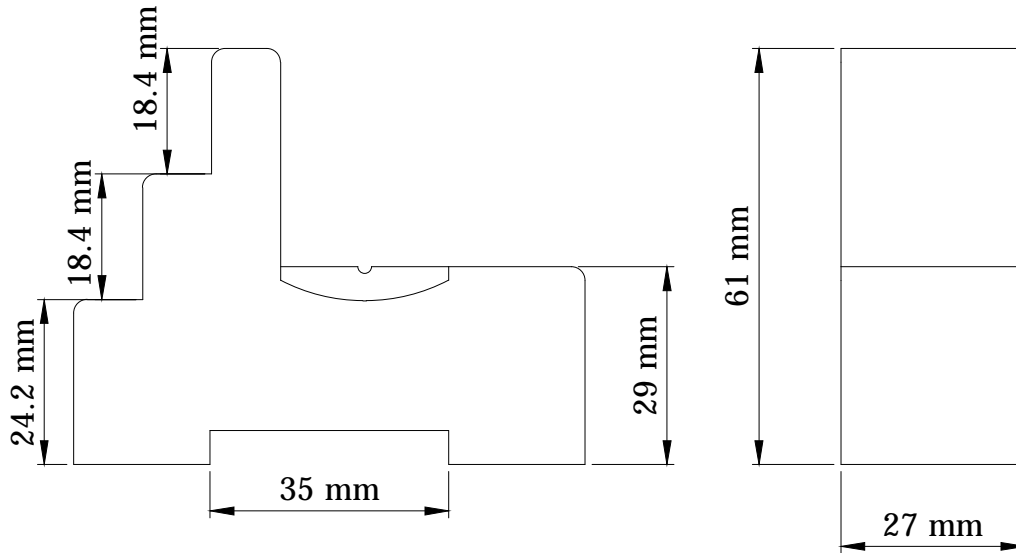

REVISIONS FOR DWG # 71-GZM3

REV	CH.NO.	DESCRIPTION	DATE	REVISED BY
-	-	ORIGINAL DESIGN	07/24/15	ARON G

10.12 mm
(TYP)

Interactive 3D Model

UNLESS OTHERWISE SPECIFIED
 • ALL DIMENSIONS ARE IN MILLIMETERS
 • THIRD ANGLE PROJECTION

• TOLERANCE	
XX	1.00 mm
XX.X	0.50 mm
XX.XX	0.20 mm
ALL	XX mm

O-R-H-I-M-K

This Drawing is the property of
Altrech Corp.

35 Royal Road
 Flemington NJ 08822-6000
 (908) 806-9400 • Fax (908) 806-9490

AND IS A CONFIDENTIAL DISCLOSURE
 LENT WITHOUT CONSIDERATION OTHER
 THAN THE BORROWER'S AGREEMENT
 THAT IT SHALL NOT BE REPRODUCED,
 COPIED, LENT, OR DISPOSED OF
 DIRECTLY OR INDIRECTLY NOR USED
 FOR ANY PURPOSE OTHER THAN THAT
 FOR WHICH IT IS SPECIFICALLY
 FURNISHED.

TITLE: Industrial Electromagnetic Relay
 Plug-in Socket; GZM3

DRAWN BY: Aron Gyorgypal	07/24/15	DRAWING NO.:	M-Cad-71-GZM3	REV.:	-
CHECKED BY: Laszlo G	07/24/15	SCALE:	-	SHEET:	1 OF: 1
RELEASED BY: Laszlo G	07/24/15				