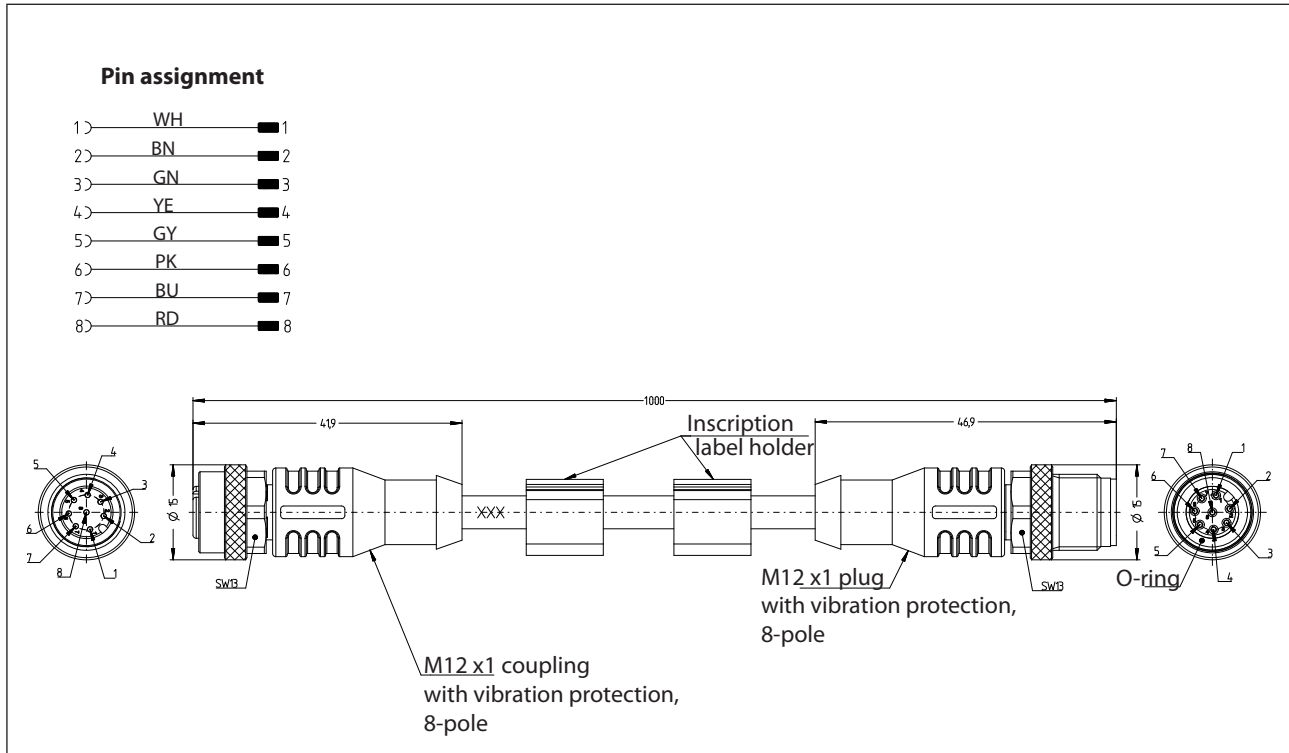

### Connecting pipe

Description **S1W-M12A8/BW-1PU**

Article number **6075689085**

#### Mechanical Data

Connection	M12x1, 8-pole (A-Coded)
Cable	LiF9YH-11YH 8 x 0,25 mm <sup>2</sup> x 1 m +50 mm, outer-jacket PUR UL, black
Overmolding	TPU
Ambient temperature	-30 °C ... +90 °C
Degree of pollution	3
Type of protection	IP68 (only in fully snapped-in position with it's plugs)