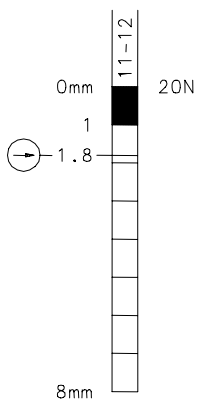

### Series D

Description **D-A1Z STW**

Article number **6041706777**

Operating symbol

Operating diagram

  Tolerances  
 ON OFF Operating point:  $\pm 0,25\text{mm}$ ;  
 Actuating force:  $\pm 10\%$