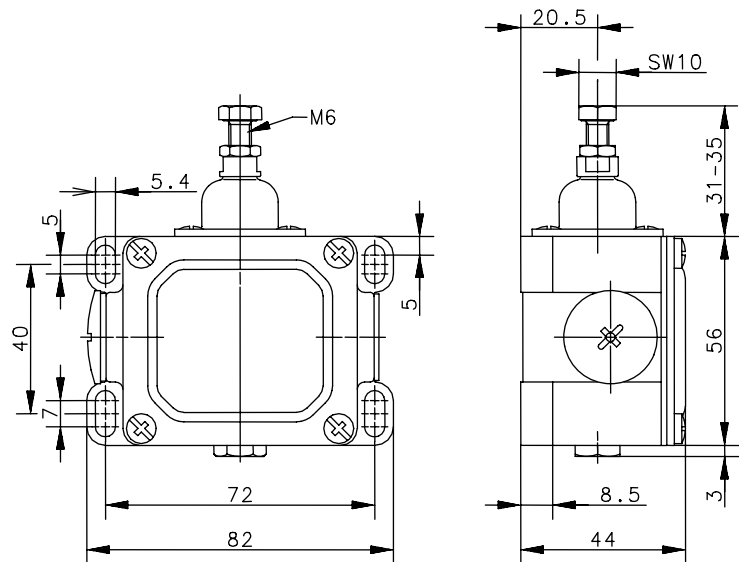

### Series D

Description **D-A1Z STW**

Article number **6041706777**

Operating symbol

Operating diagram

  Tolerances  
 ON OFF Operating point:  $\pm 0,25\text{mm}$ ;  
 Actuating force:  $\pm 10\%$

### Mechanical data

Enclosure	Die-cast aluminium
Cover	Sheet aluminium
Actuator	Plunger (adjustable)
Ambient air temperature	-30 °C ... +80 °C
Contact type	1 NC (Zb)
Mechanical life	10 x 10 <sup>6</sup> operating cycles
Switching frequency	≤ 100 / min.
Assembly	4 x M5
Connection	2 screw terminals (M4)
Conductor cross-sections	Solid: 0,5 ... 1,5 mm <sup>2</sup> Litz wire with ferrules: 0,5 ... 1,5mm <sup>2</sup>
Cable entrance	2 x M20 x 1,5
Weight	≈ 0,28 kg
Installation position	Operator definable
Protection type	IP65 acc. to IEC/EN 60529