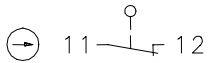

### Series D

Description **D-A1Z STW**

Article number **6041706777**

Operating symbol

Operating diagram

  Tolerances  
 ON OFF Operating point:  $\pm 0,25\text{mm}$ ;  
 Actuating force:  $\pm 10\%$