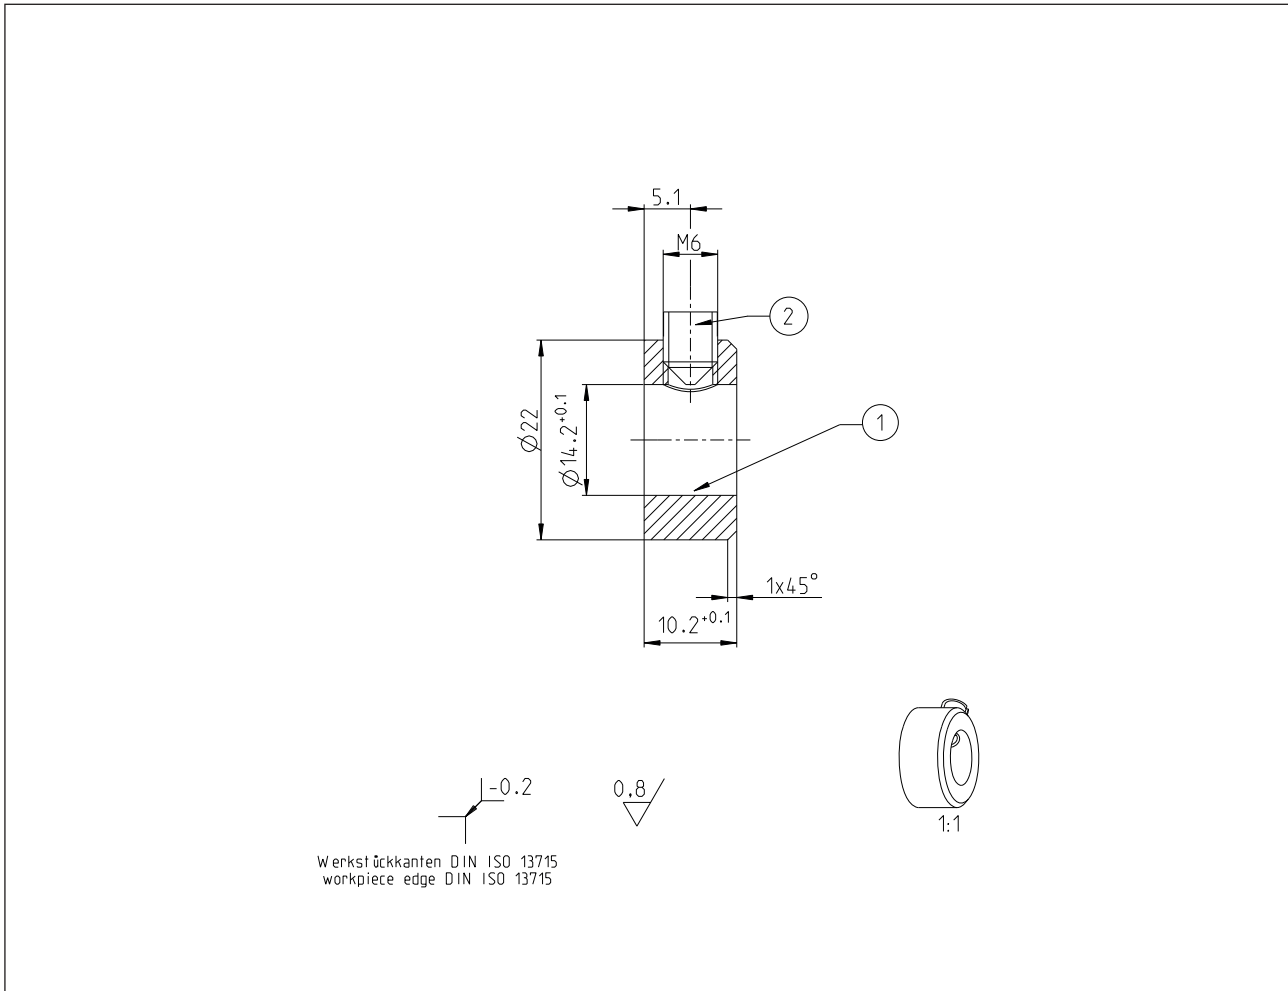

**Accessories**  
Adjusting ring

Description **STELLRING RD22X10 1.4571**

Article number **4903803479**

**Mechanical data**

① Adjusting ring	Stainless steel 1.4571
② Grub screw	M6 x 8 DIN 553, stainless steel 1.4401