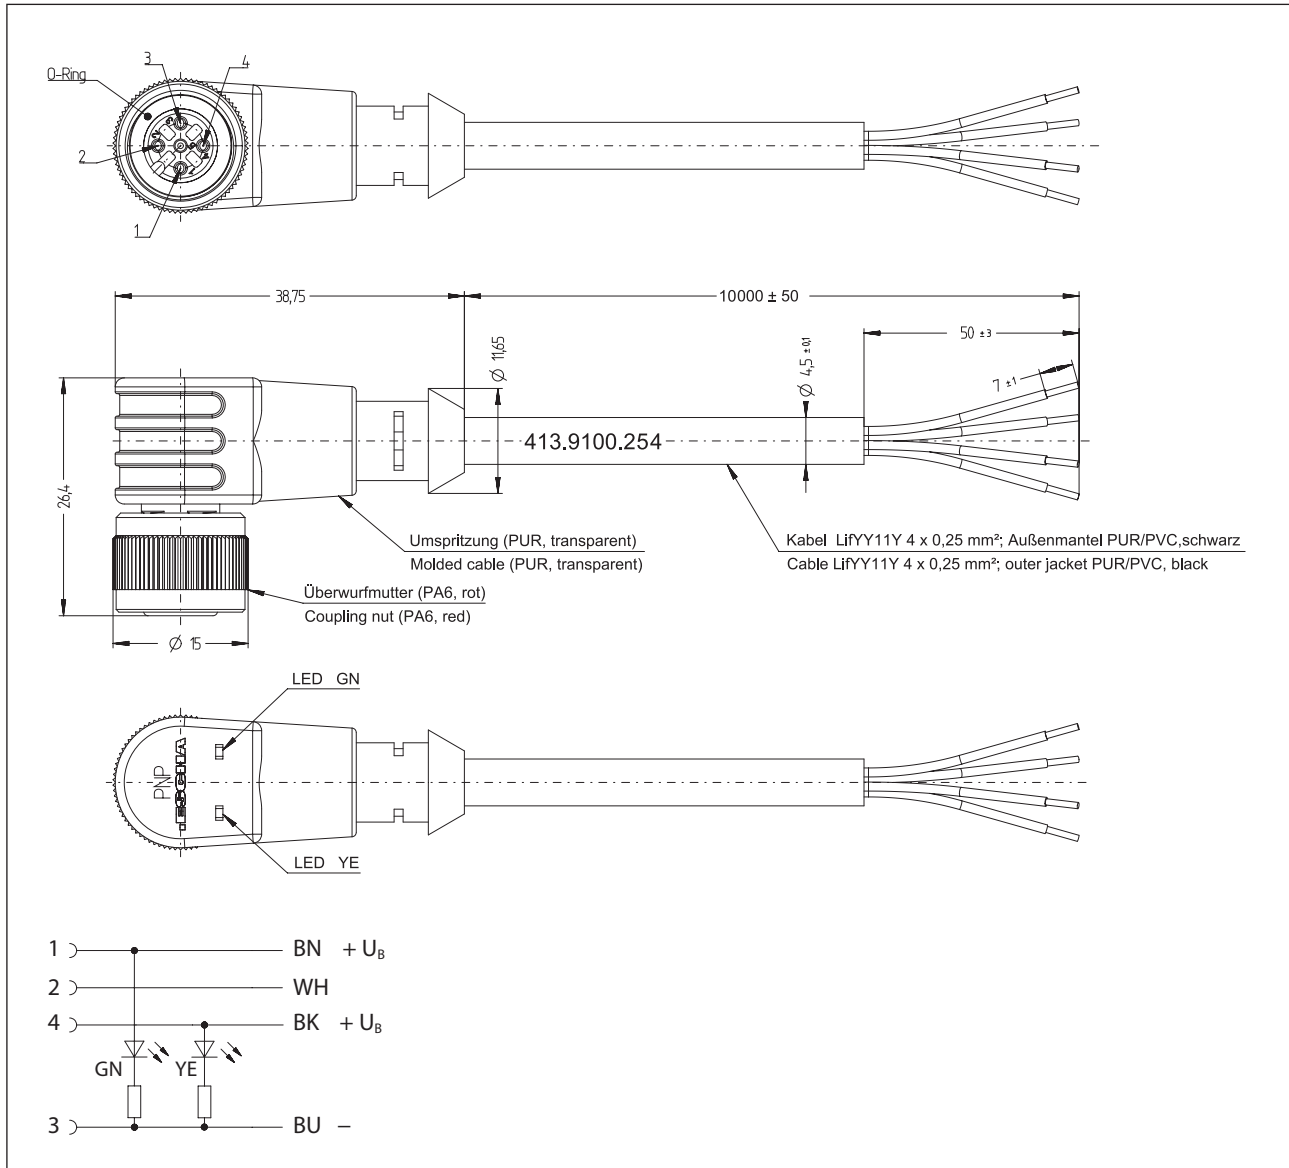

## Cable Coupling Series WDK

Description **WDK-M12PA/SL2-10PU**

Article number **4139100254**

### Technical data

Operating voltage	10 ... 30 V
Current load	4 A / 40 °C
Insulator group	2
Insulation resistance	≥ 10 <sup>8</sup> Ω
Degree of protection	IP 67 (only in fully locked position with it's plugs; according to DIN 40050)