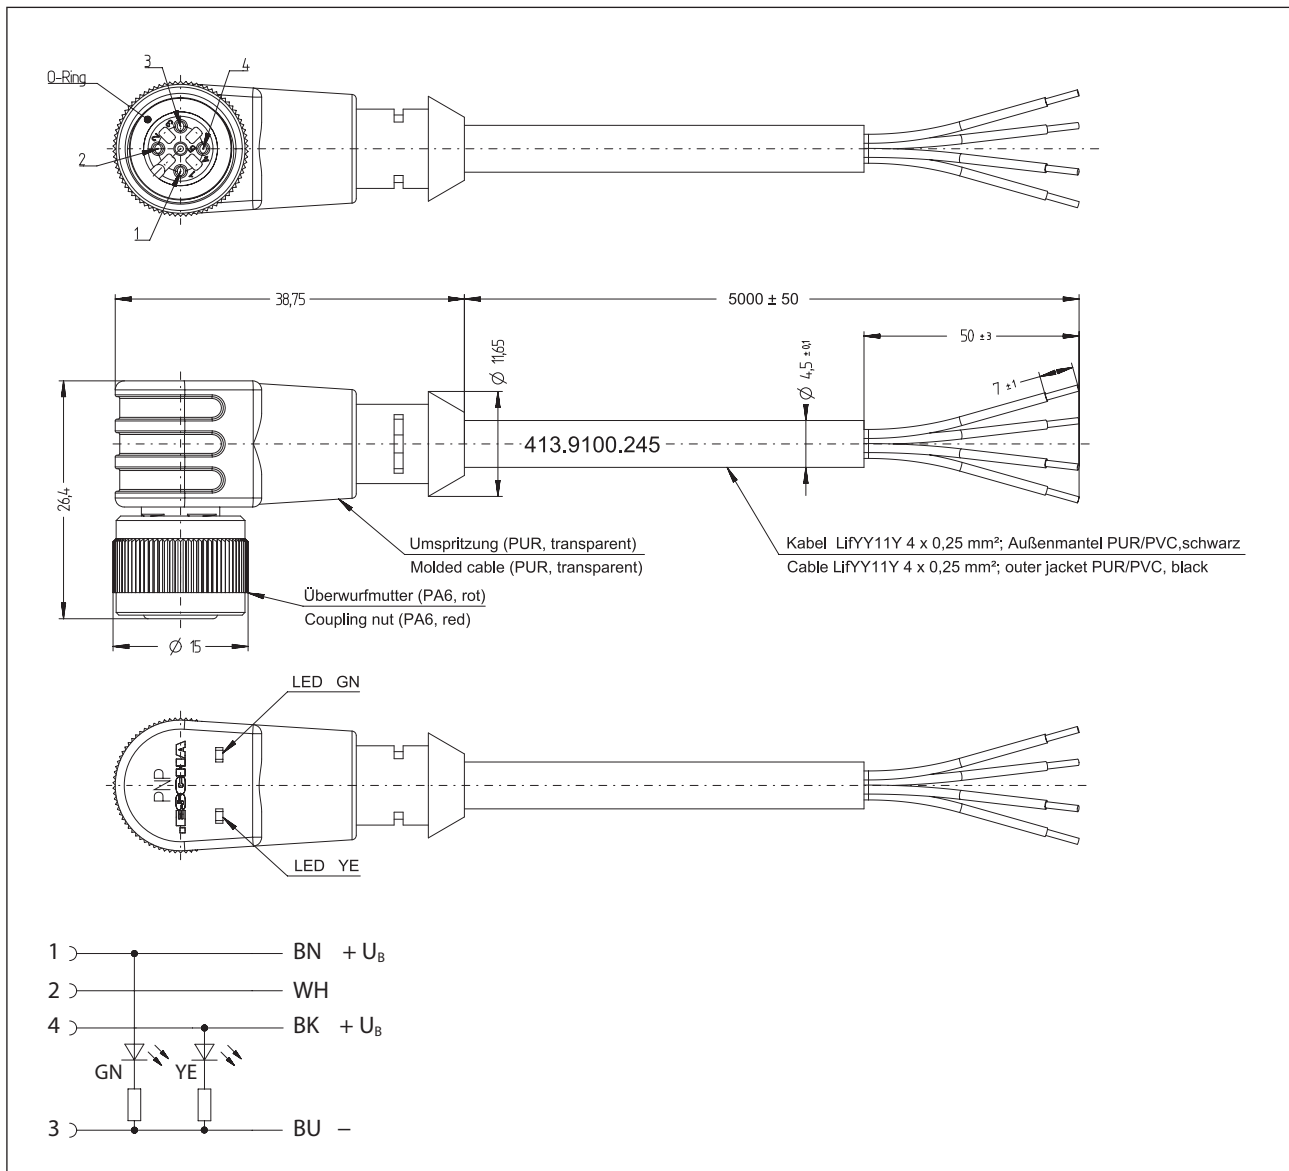

Cable Coupling Series WDK

Description **WDK-M12PA/SL2-5PU**

Article number **4139100245**

Technical data

Operating voltage	10 ... 30 V
Current load	4 A / 40 °C
Insulator group	2
Insulation resistance	≥ 10 ⁸ Ω
Degree of protection	IP 67 (only in fully locked position with it's plugs; according to DIN 40050)