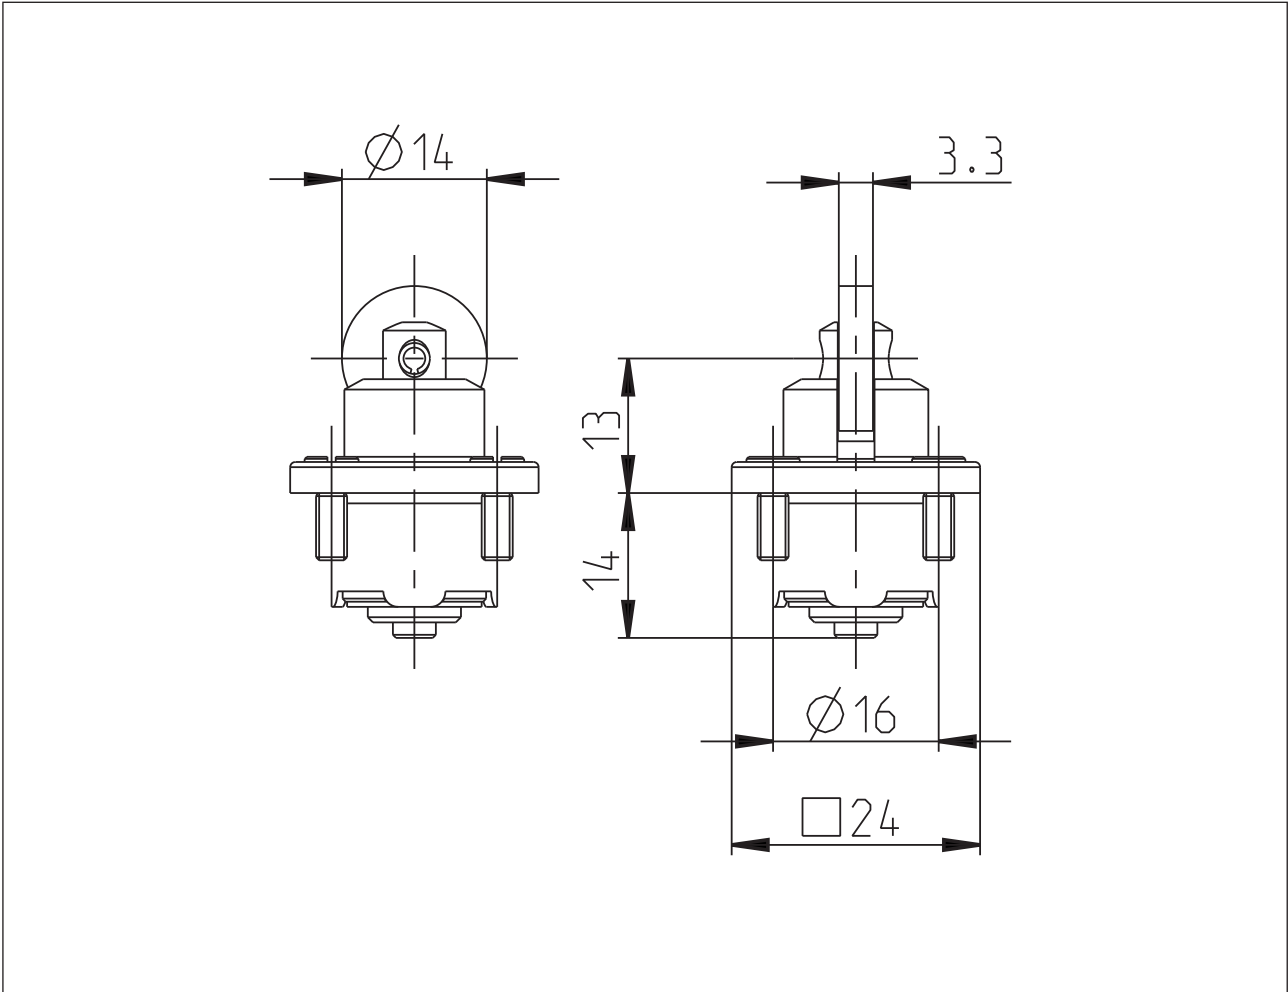

Actuator
Series SN2

Description **RIW-E-EINR. SN2 V4A**

Article number **3913172360**

Mechanical data

Roller	Stainless steel (V4A)
Roller pin	Stainless steel (V4A)
Screws	Stainless steel (V4A)
Roller seat	Zinc die cast coated with SURFASEAL WL 150