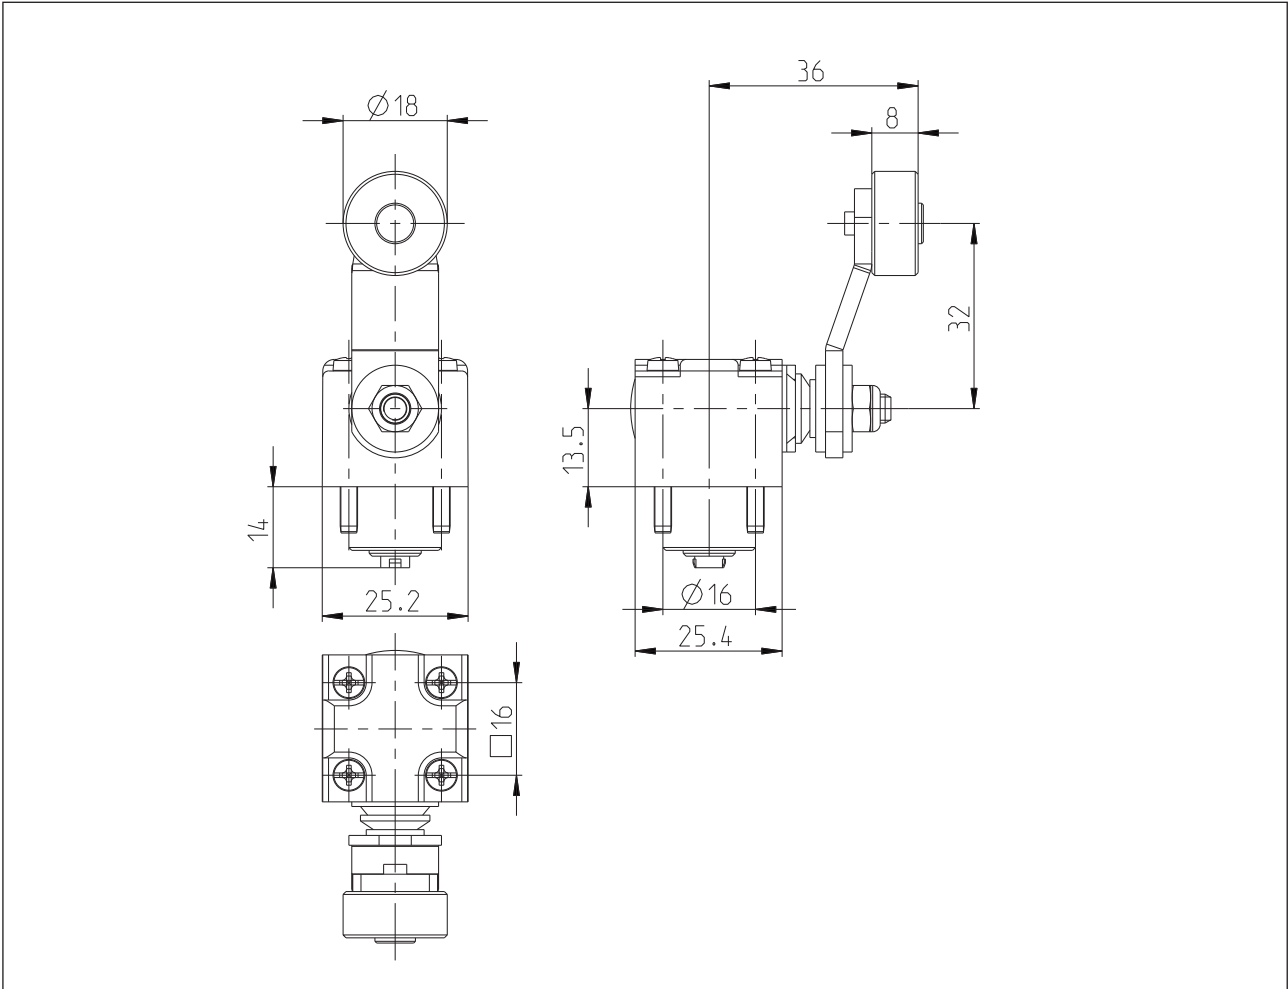

Actuator
Series GC

Description **AHS-E-EINR.GC V8 VS**

Article number **3912351790**

Mechanical data

Bearing bracket	GD-Zn
Lever	Steel
Roller	Steel