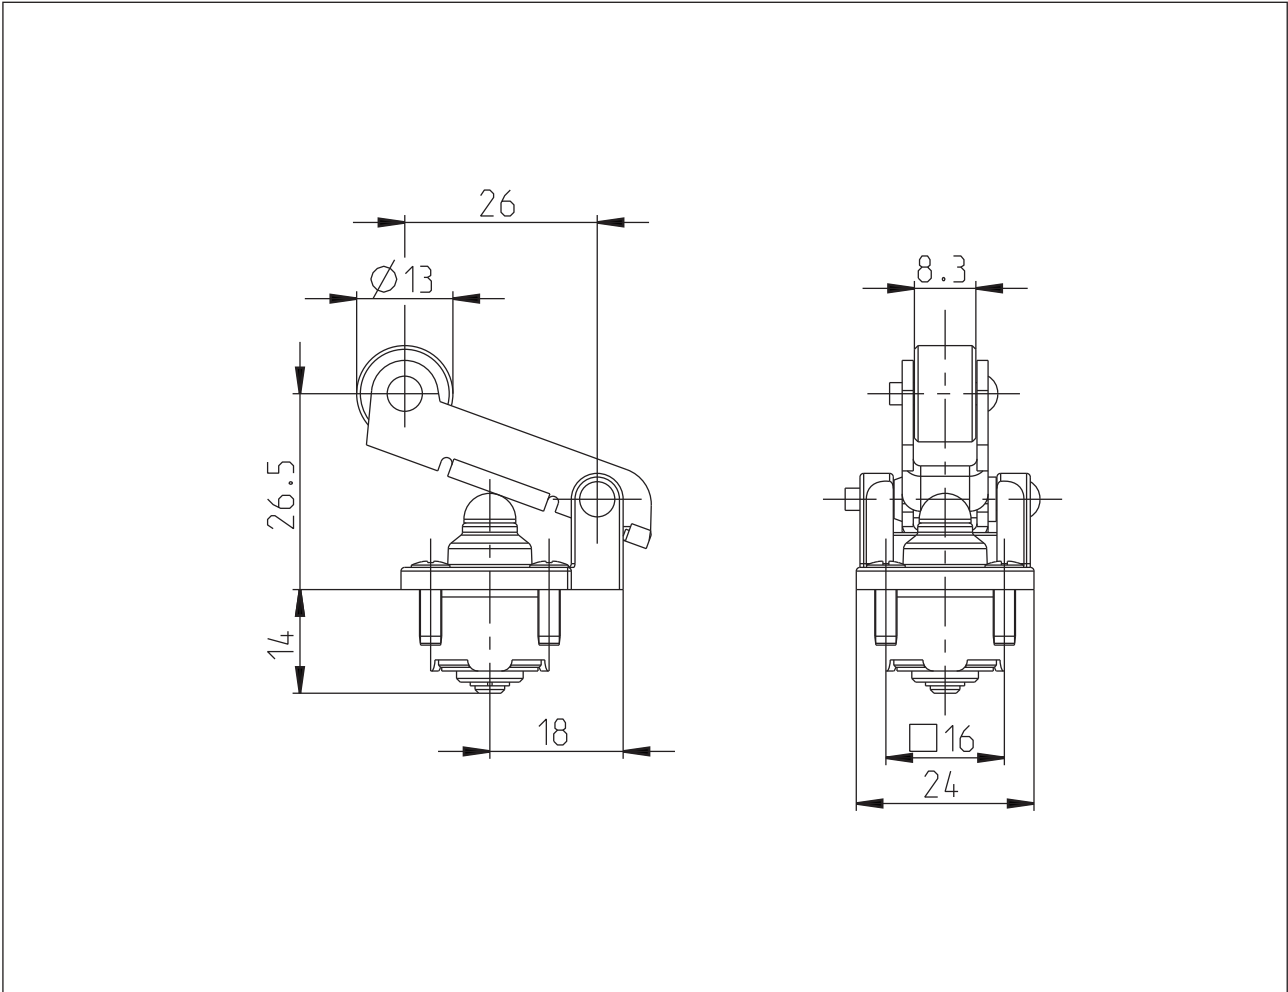

Actuator
Series GC

Description **HLW-E-EINR.GC ST13**

Article number **3912241060**

Mechanical data

Bearing bracket	GD-Zn
Lever	Steel
Roller	Steel