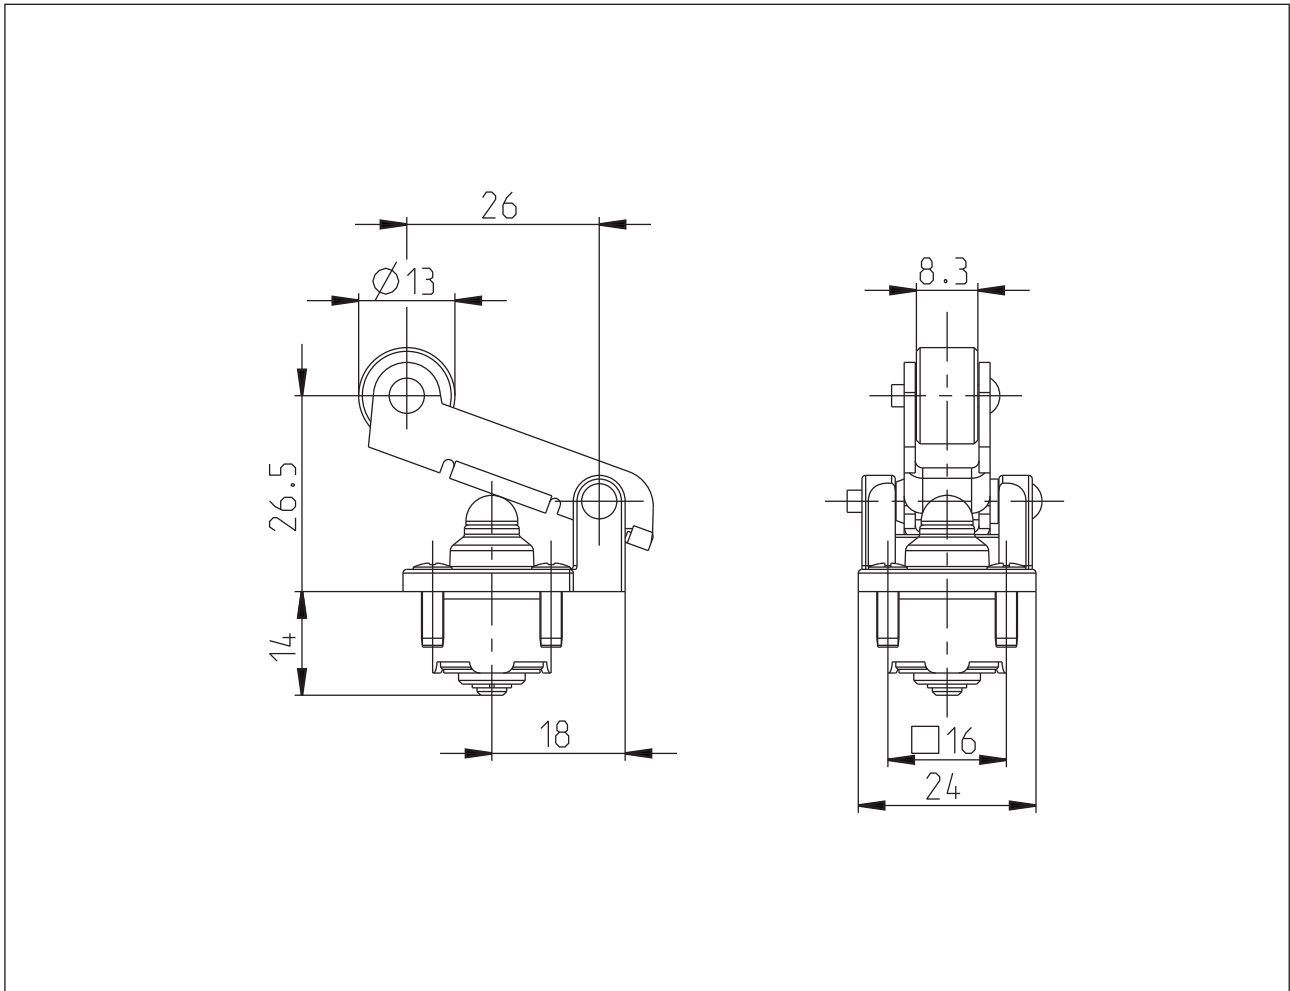

**Actuator**  
Series GC

Description **HLW-E-EINR.GC KU13**

Article number **3912240564**

**Mechanical data**

Bearing bracket	GD-Zn
Lever	Steel
Roller	Thermoplastic