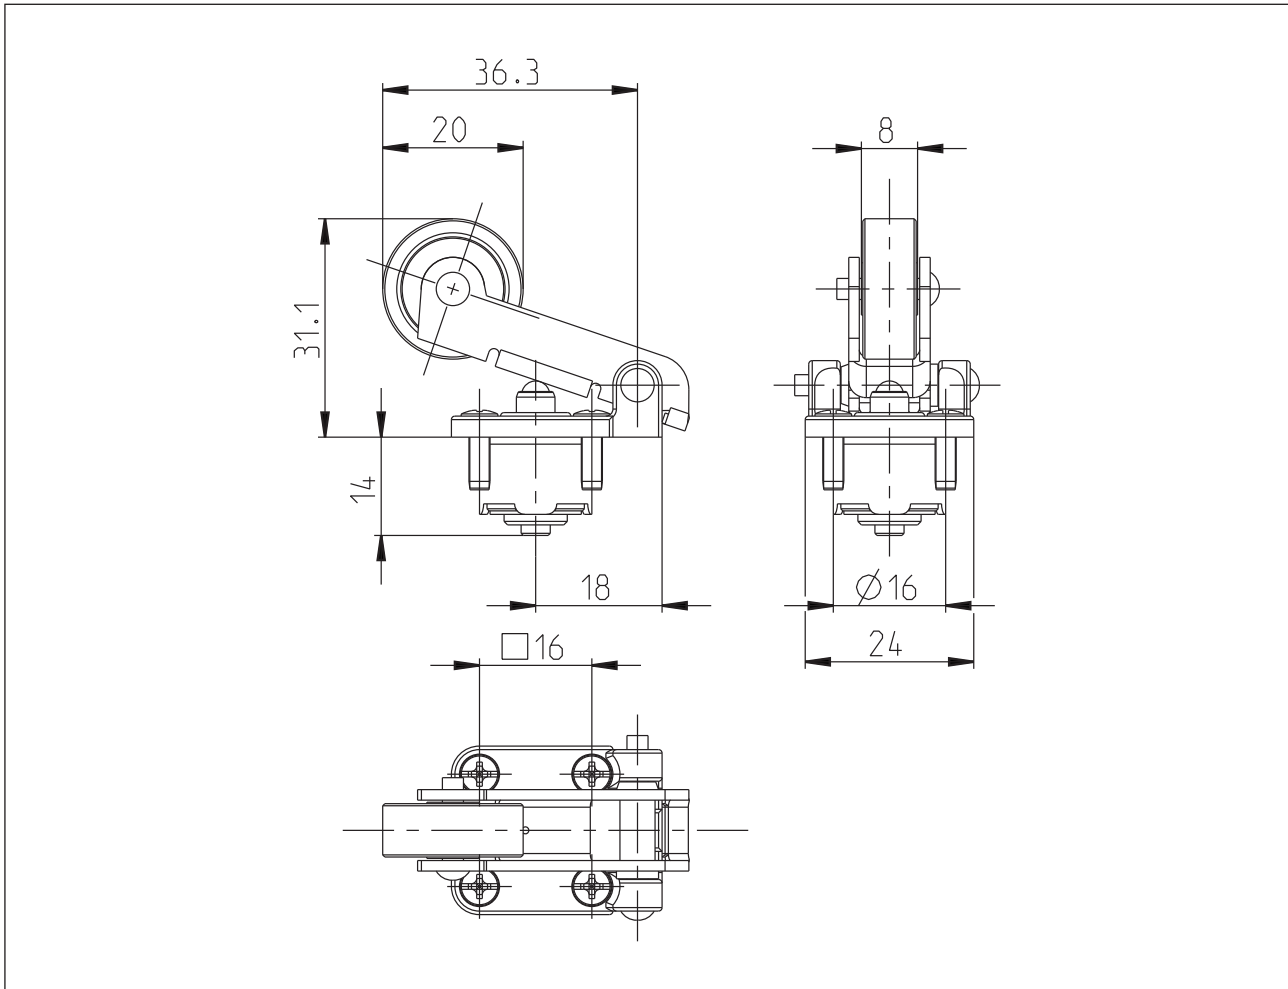

Actuator
Series GC

Description **HLIW-E-EINR.GC KU20**

Article number **3912230697**

Mechanical data

Bearing bracket	GD-Zn
Lever	Steel
Roller	Thermoplastic