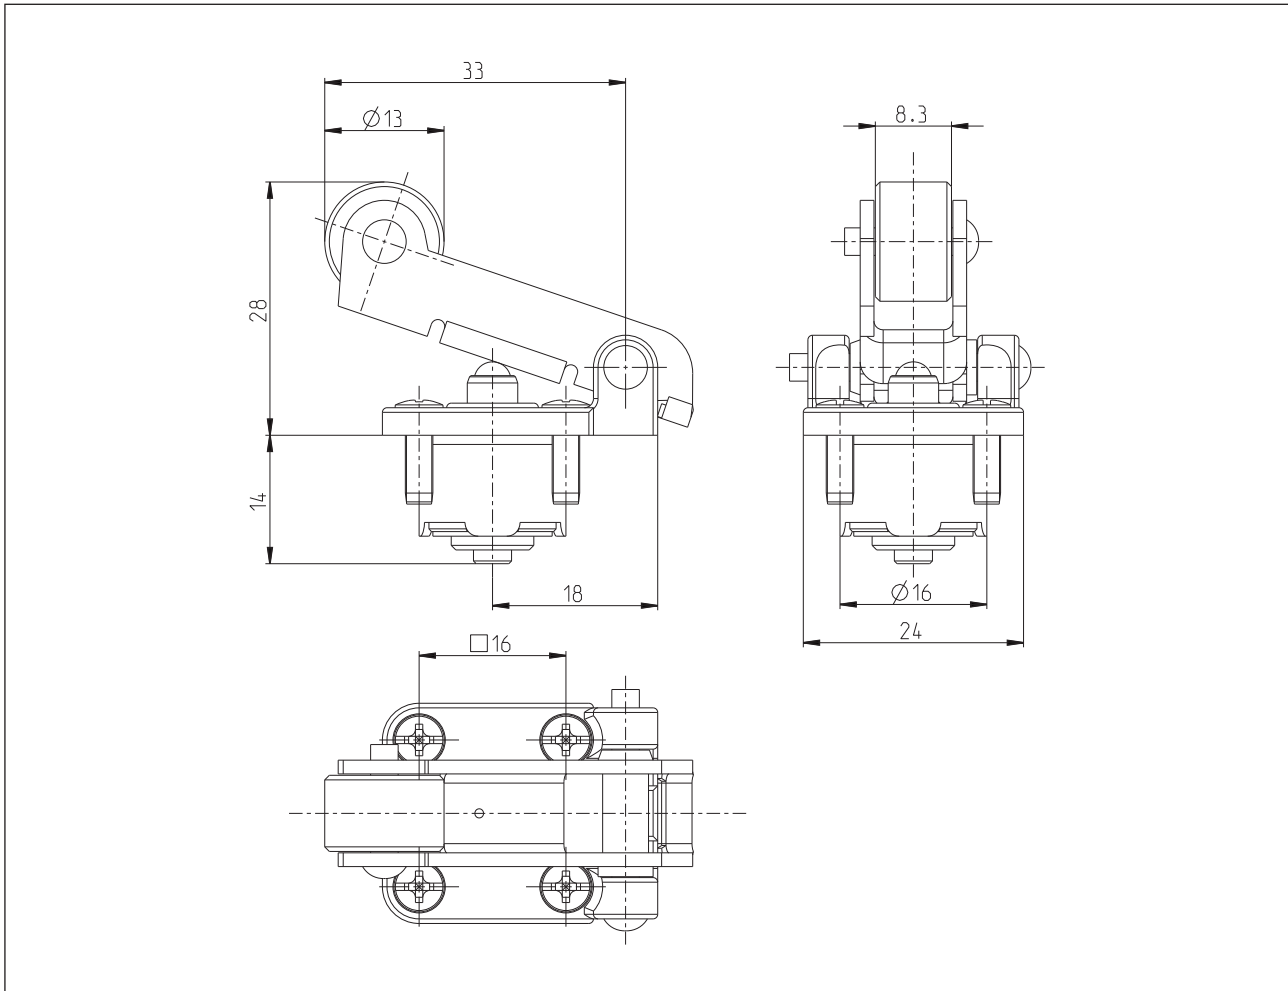

Actuator
Series GC

Description **HLIW-E-EINR.GC ST13**

Article number **3912230635**

Mechanical data

Bearing bracket	GD-Zn
Lever	Steel
Roller	Steel