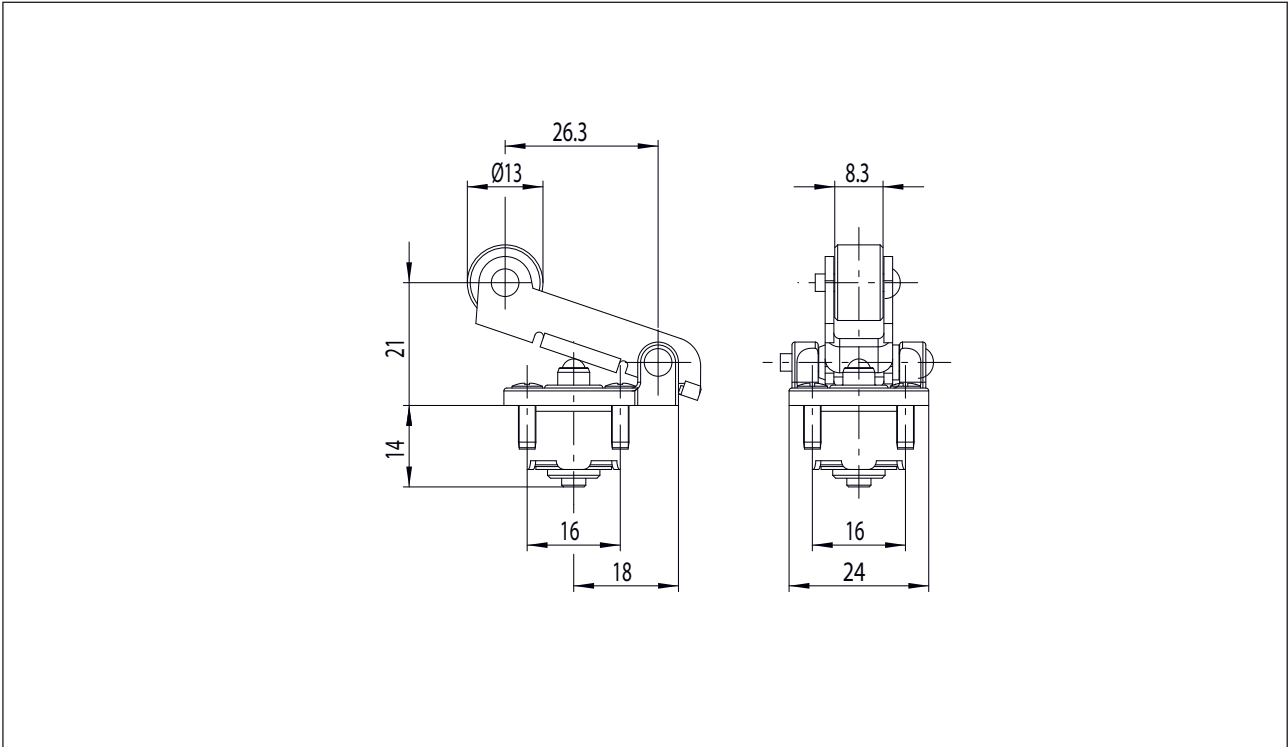

Equipments

Actuator

Description **HLTIW-E-EINR. GC**

Article number **3912221919**

Mechanical data

Bearing bracket	GD-Zn
Lever	Steel
Roller	Steel