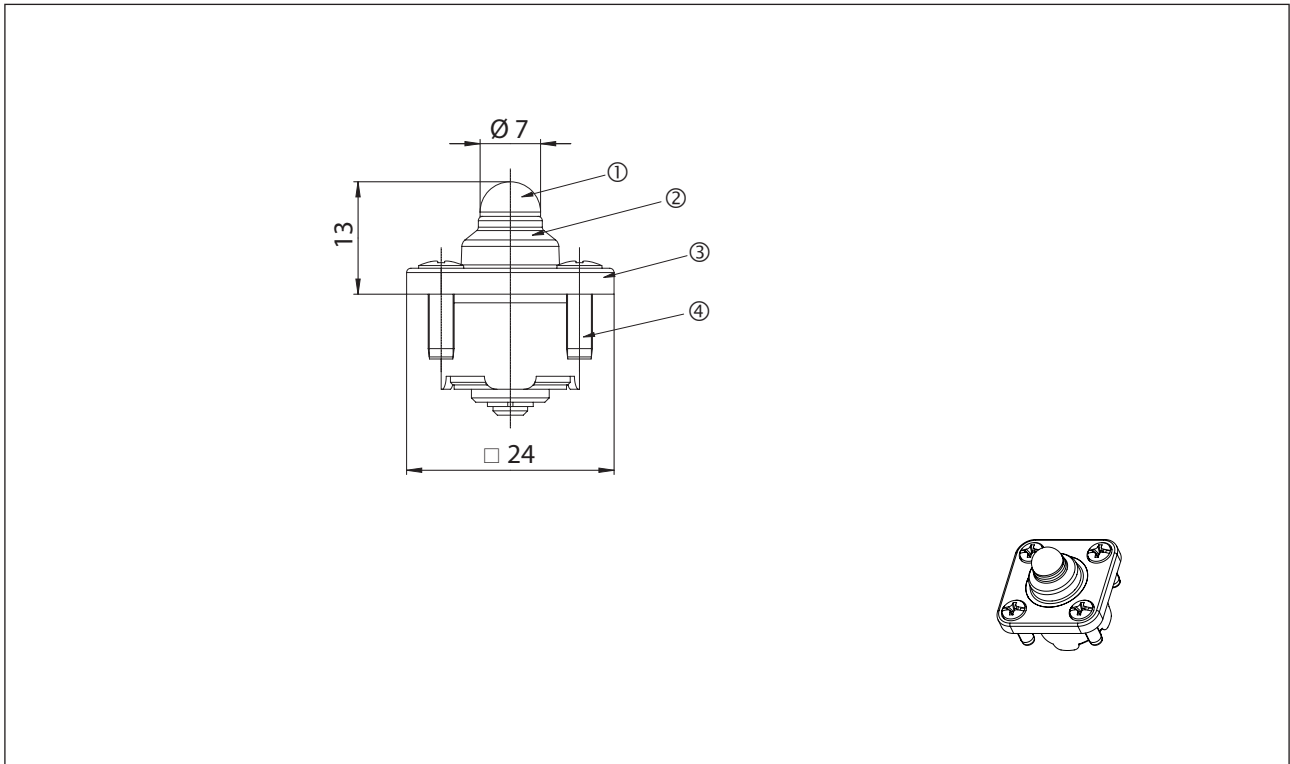

Actuator
Series GC

Description **SBW-E-EINR.GC**

Article number **3912030546**

Mechanical data

①	Plunger	Steel, nickel plated
②	Cuff	Solid silicone, black
③	Covering	Die-cast zinc
④	4 x Screws	Galvanized steel