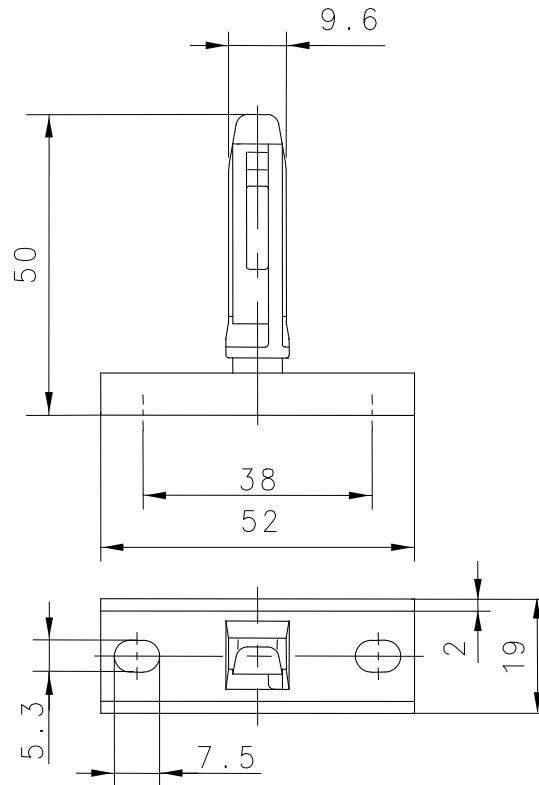

Series VTU

Description **VTU-BET.Q LGL**

Article number **3911702135**

Mechanical data

Actuator	Steel / Thermoplastic PA
U-Profile	Steel
Minimum actuating radius	R_{\min} 400 mm

This document will not become the contractual basis; the details included herein do not constitute any descriptions of expected conditions, so that warranties/claims for defects on account of possible variations of the actual qualities from the qualities described herein are explicitly excluded. All rights reserved. Specifications subject to change without notice!