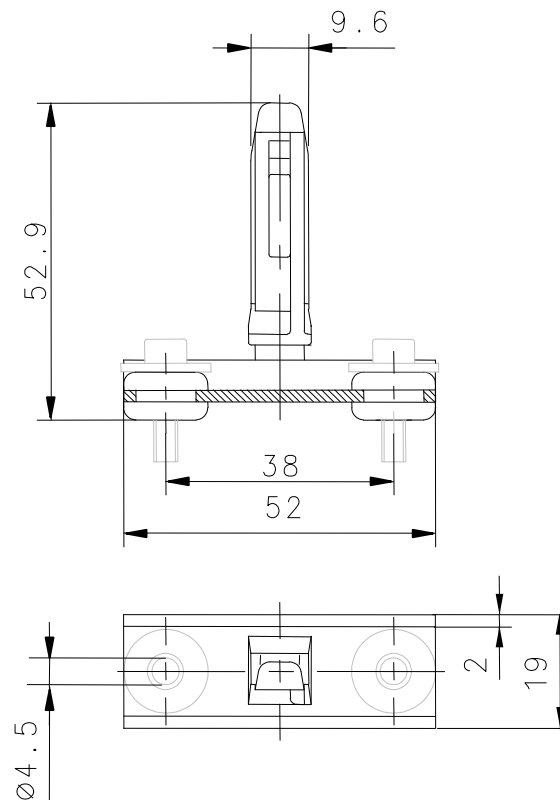

Series VTU

Description **VTU-BET.T1 KPL. GT**

Article number **3911702127**

Must be installed with
discs $\varnothing 15 / t=1,5 /$
 $\varnothing 4,3!$

Mechanical data

| | |
|--------------------------|--------------------------|
| Actuator | Steel / Thermoplastic PA |
| U-Profile | Steel |
| Minimum actuating radius | R_{min} 400 mm |