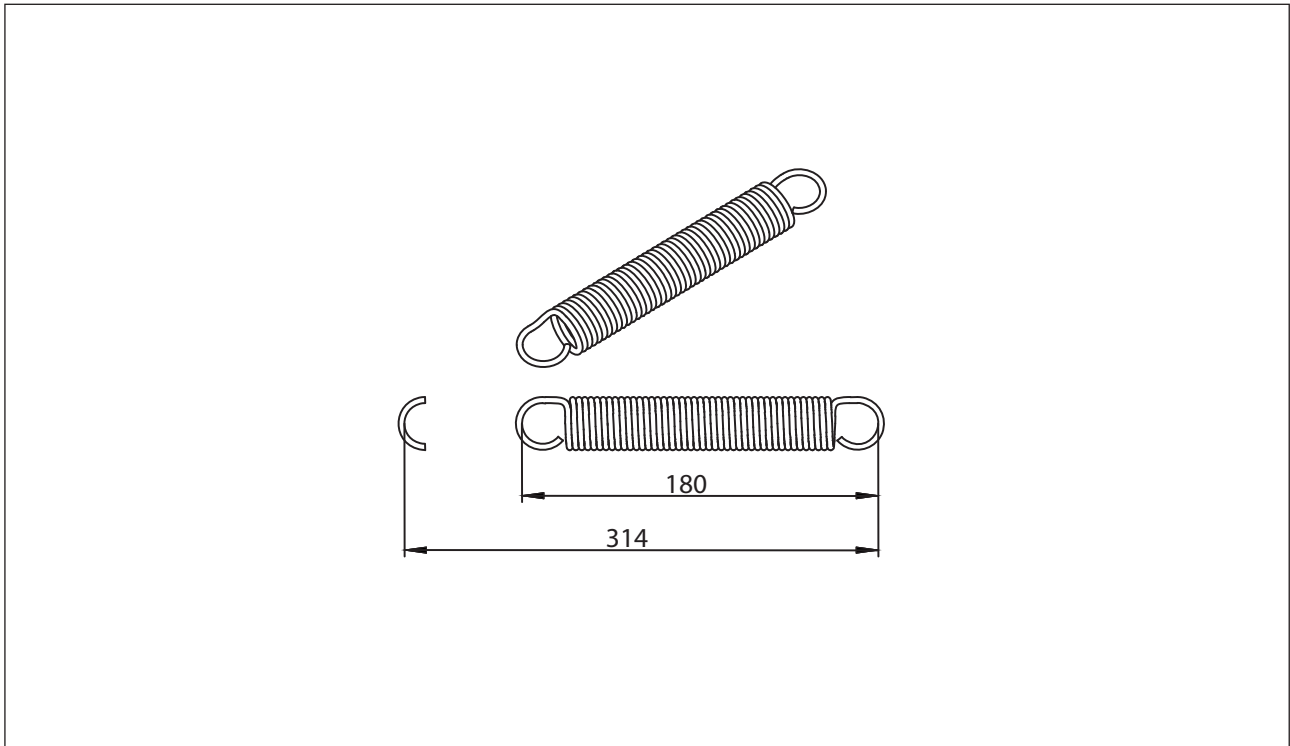

## Rope pull switch

### Accessory rope pull switch

Description **ZUGFEDER 3,2X180**

Article number **3652100332**

#### Mechanical data

Spring force	$F_o$	24 N
	$F_n$	354 N
Spring rate	R	2.466 N/mm
Eyeform	acc. to DIN 2097	
Material	Wire acc. to DIN 2076 – 1.4310	