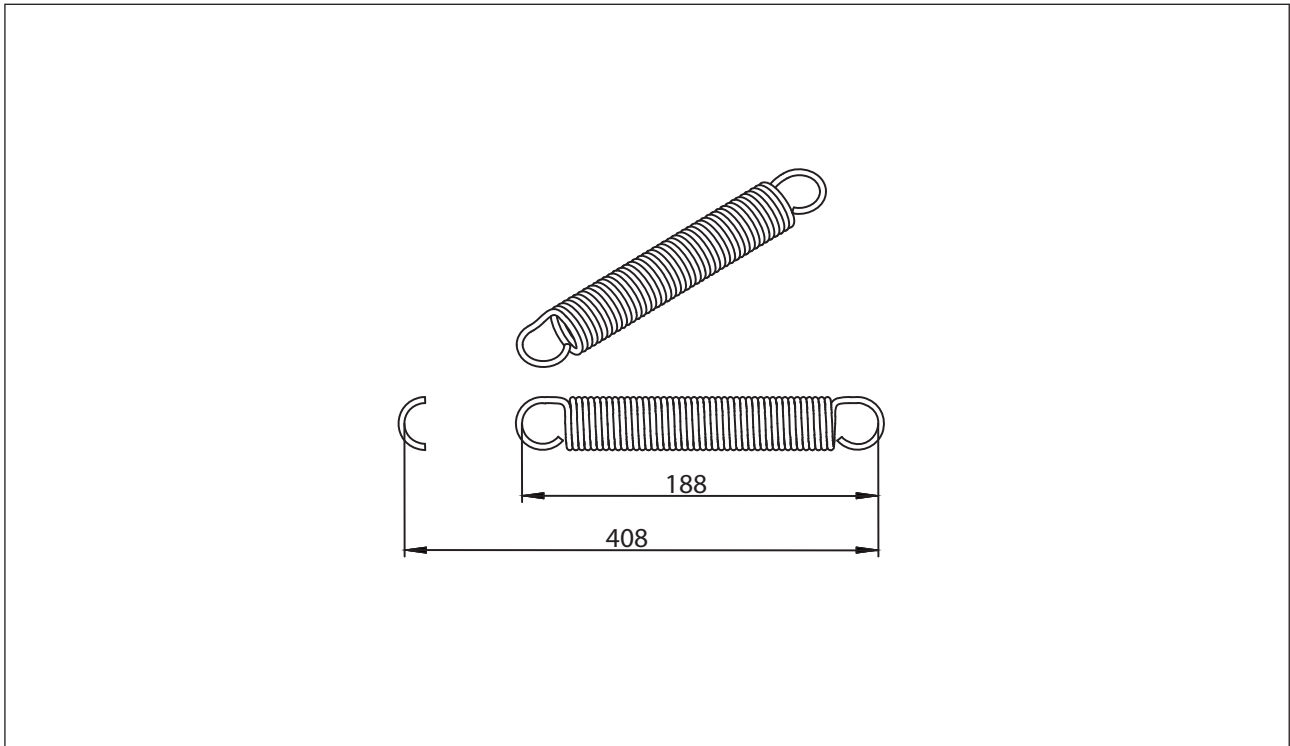

Rope pull switch

Accessory rope pull switch

Description **ZUGFEDER 3,2X188**

Article number **3652100331**

Mechanical data

Spring force	F_o	18 N
	F_n	296 N
Spring rate	R	1.263 N/mm
Eyeform		acc. to DIN 2097
Material		Wire acc. to DIN 2076 – 1.4310