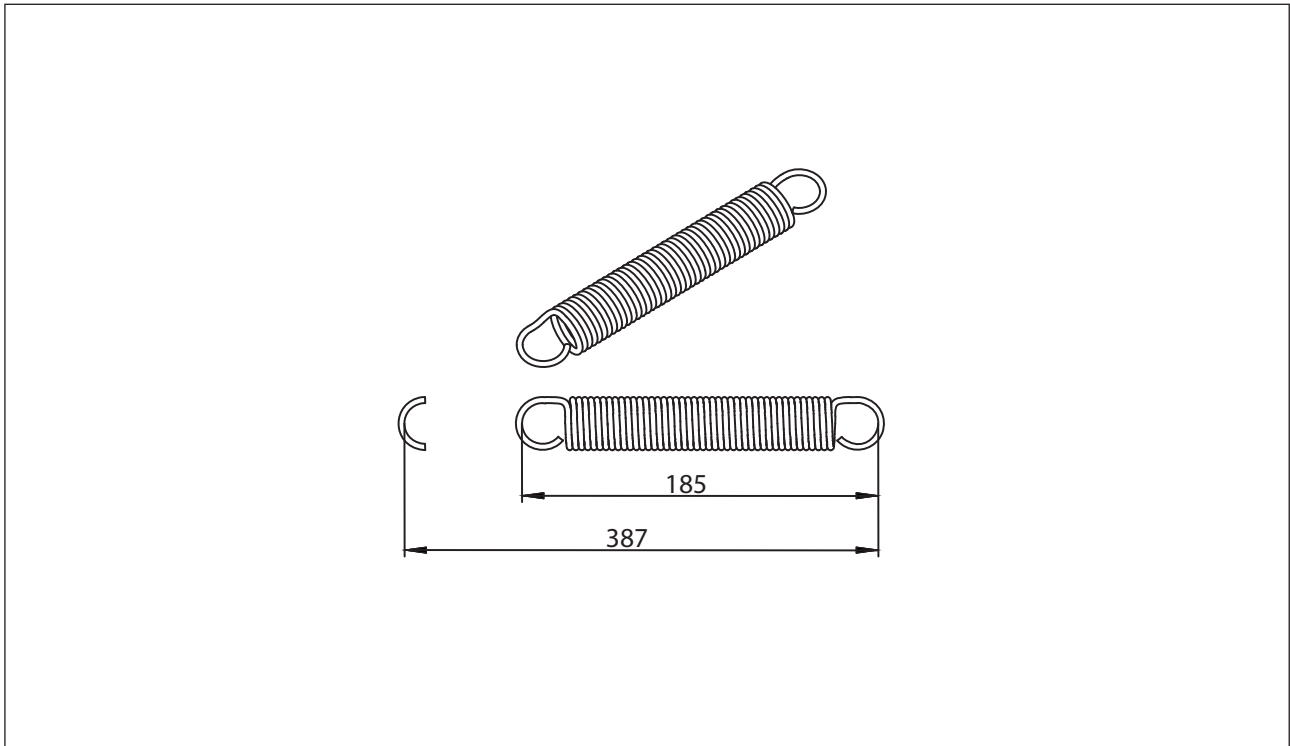

Rope pull switch

Accessory rope pull switch

Description **ZUGFEDER 2,5X185**

Article number **3652100211**

Mechanical data

Spring force	F_o	13,3 N
	F_n	153 N
Spring rate	R	0.694 N/mm
Eyeform		acc. to DIN 2097
Material		Wire acc. to DIN 2076 – 1.4310