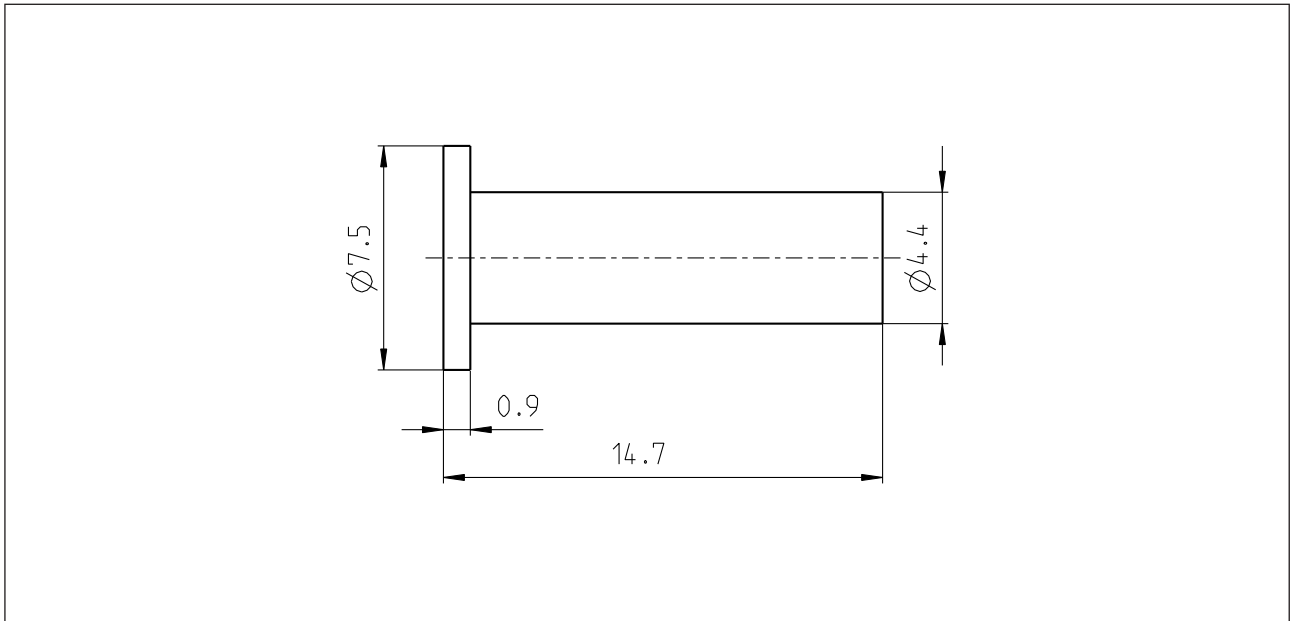

Accessories

Series C74

Description **ZW-STÖSSEL 7,5/4,4X14,7H**

Article number **3515900125**

Mechanical data

Material PA6.6