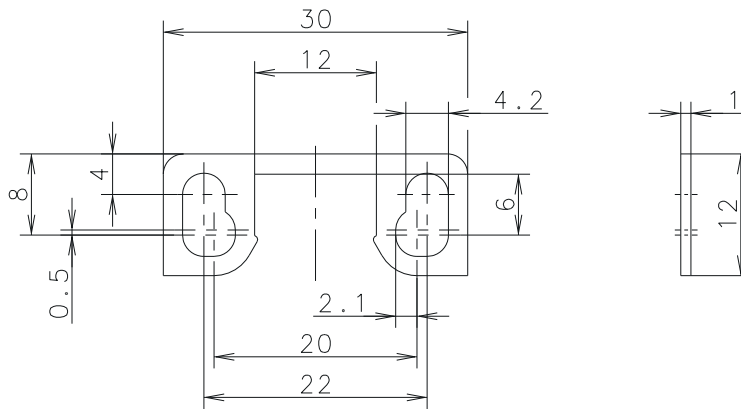

Mounting pad
Series I88

Description **BEF.-AUFLAGE I88**

Article number **3191871157**

Mechanical data

material **Stainless steel 1.403**