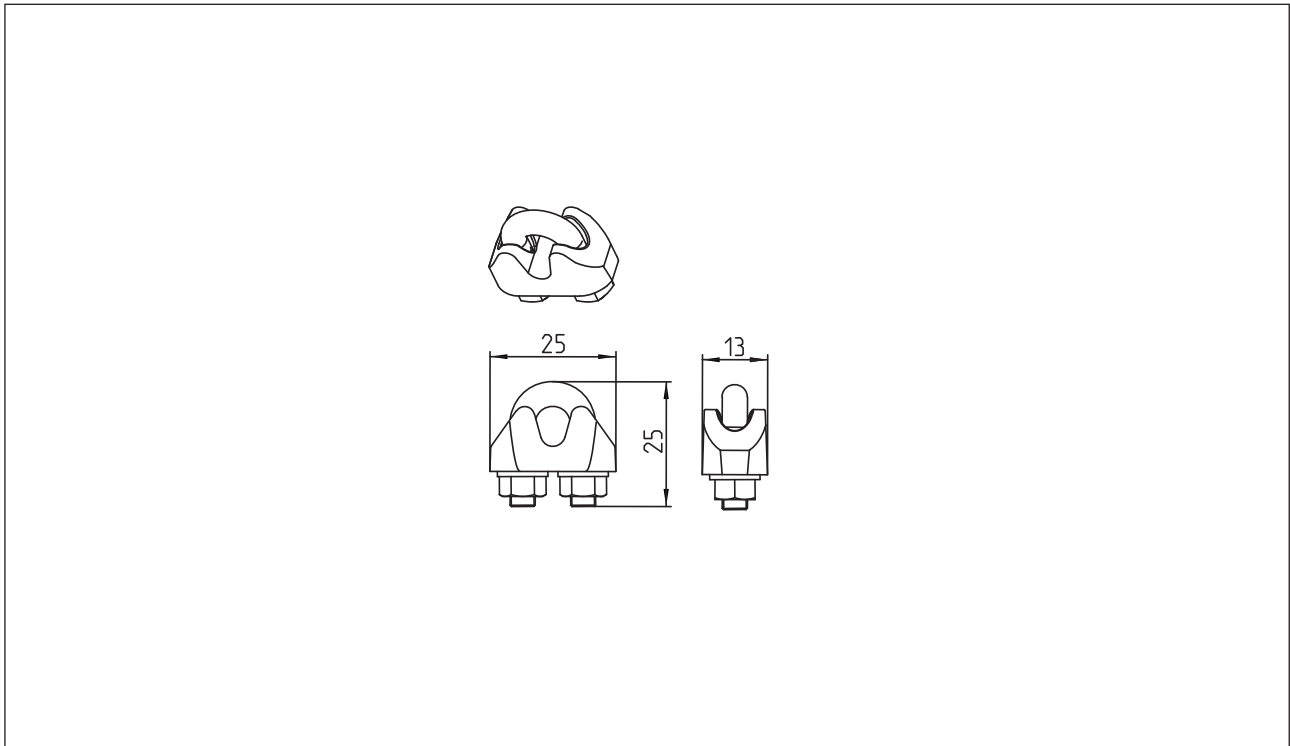

Rope pull switch

Accessory rope pull switch

Description **DRAHTSEILKLEMME N5**

Article number **2690741002**

Mechanical data

Nominal size	5 acc. to DIN 1142 (01/82) or acc. to DIN EN 13411-5
Material	GTW/steel
Plating	yellow chromated