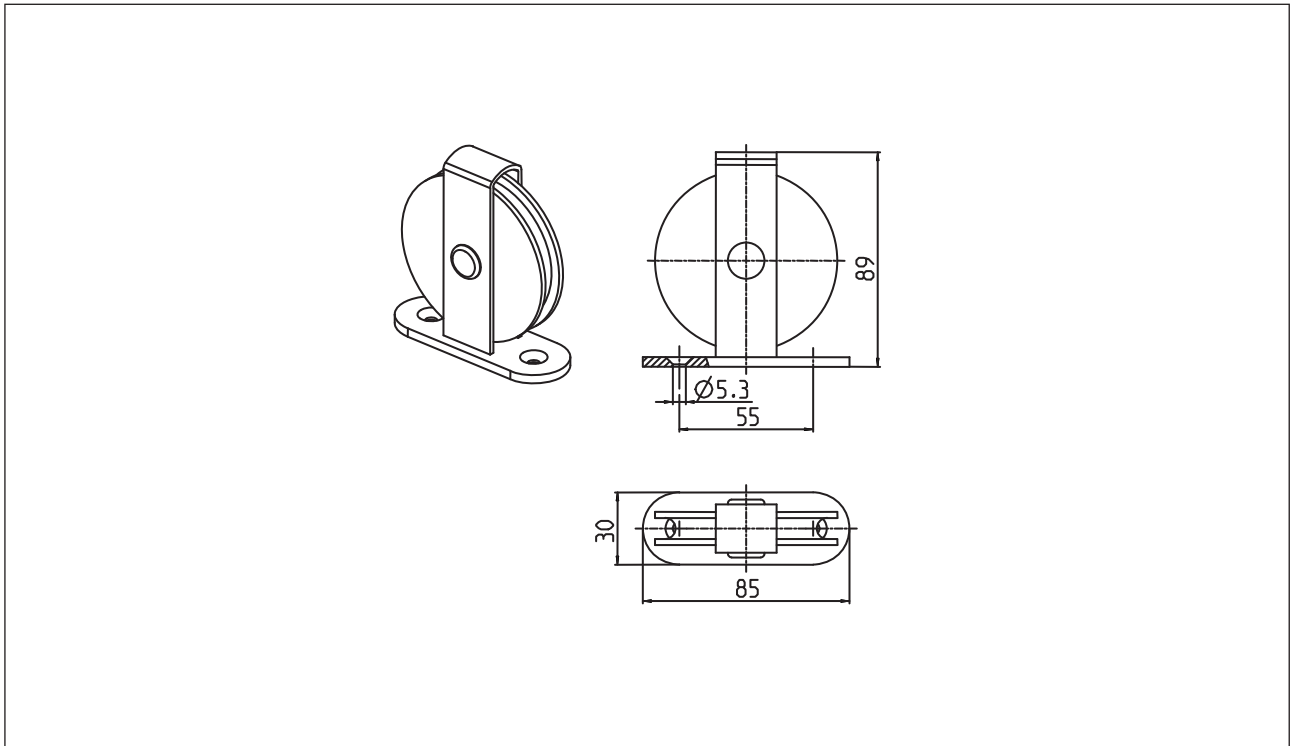

## Rope pull switch

### Accessory rope pull switch

Description **UMLENKROLLE F. SEIL D7**

Article number **2690000051**

#### Mechanical data

Roller-Ø	75 mm
Rope- Ø	max. 8 mm
Load capacity	15 kg
Material	Steel/Polyamide
Plating	blue passivated, RoHs-conform