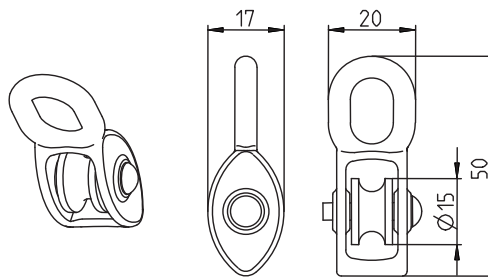

Rope pull switch

Accessory rope pull switch

Description **BLOCKSEILR.STARR RD5**

Article number **2690000022**

Mechanical data

Model	Pulley block, fixed
Material	Zinc-base die-casting alloy (Roller: polyamide)
Plating	blue passivated, RoHs-conform