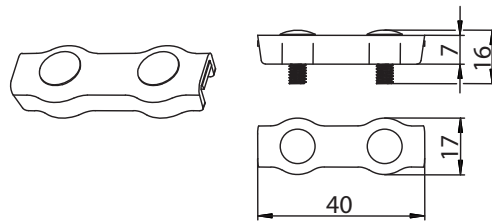

Rope pull switch

Accessory rope pull switch

Description **DUPLEX-KLEMME 4-4,5**

Article number **2690000012**

Mechanical data

Nominal size	4
Material	Steelband
Plating	blue passivated, RoHs-conform