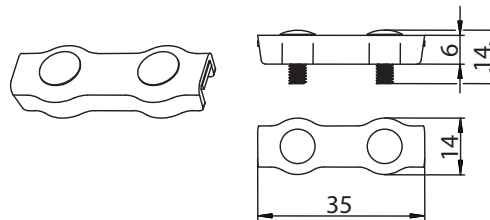

## Rope pull switch

### Accessory rope pull switch

Description **DUPLEX-KLEMME 3-3,5**

Article number **2690000011**

#### Mechanical data

Nominal size	3
Material	Steelband
Plating	blue passivated, RoHs-conform