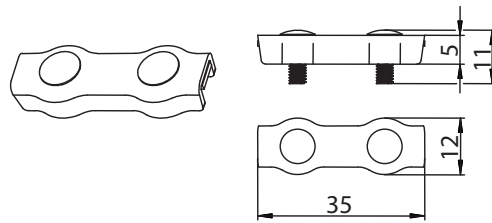

## Rope pull switch

### Accessory rope pull switch

Description **DUPLEX-KLEMME 2-2,5**

Article number **2690000010**

#### Mechanical data

Nominal size	2
Material	Steelband
Plating	blue passivated, RoHs-conform