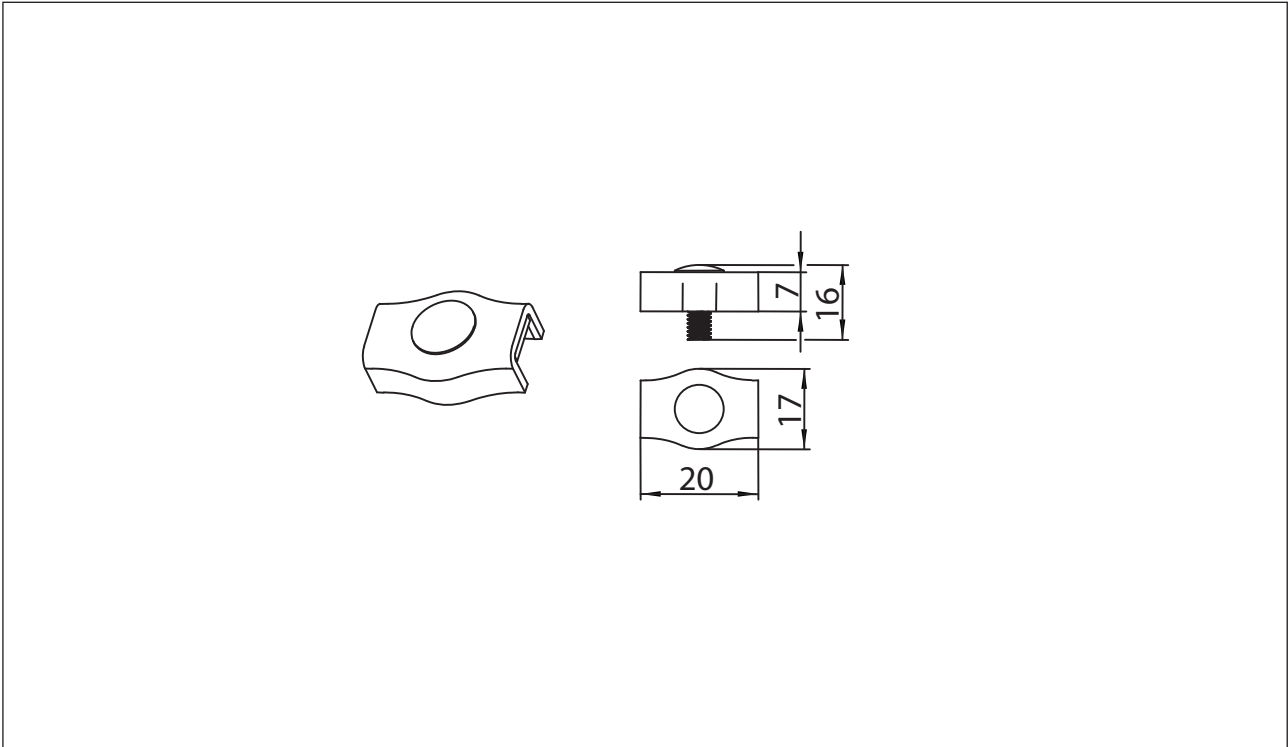

Rope pull switch

Accessory rope pull switch

Description **SIMPLEX-KLEMME 4-4,5**

Article number **269000009**

Mechanical data

Nominal size	4
Material	Steelband
Plating	blue passivated, RoHs-conform