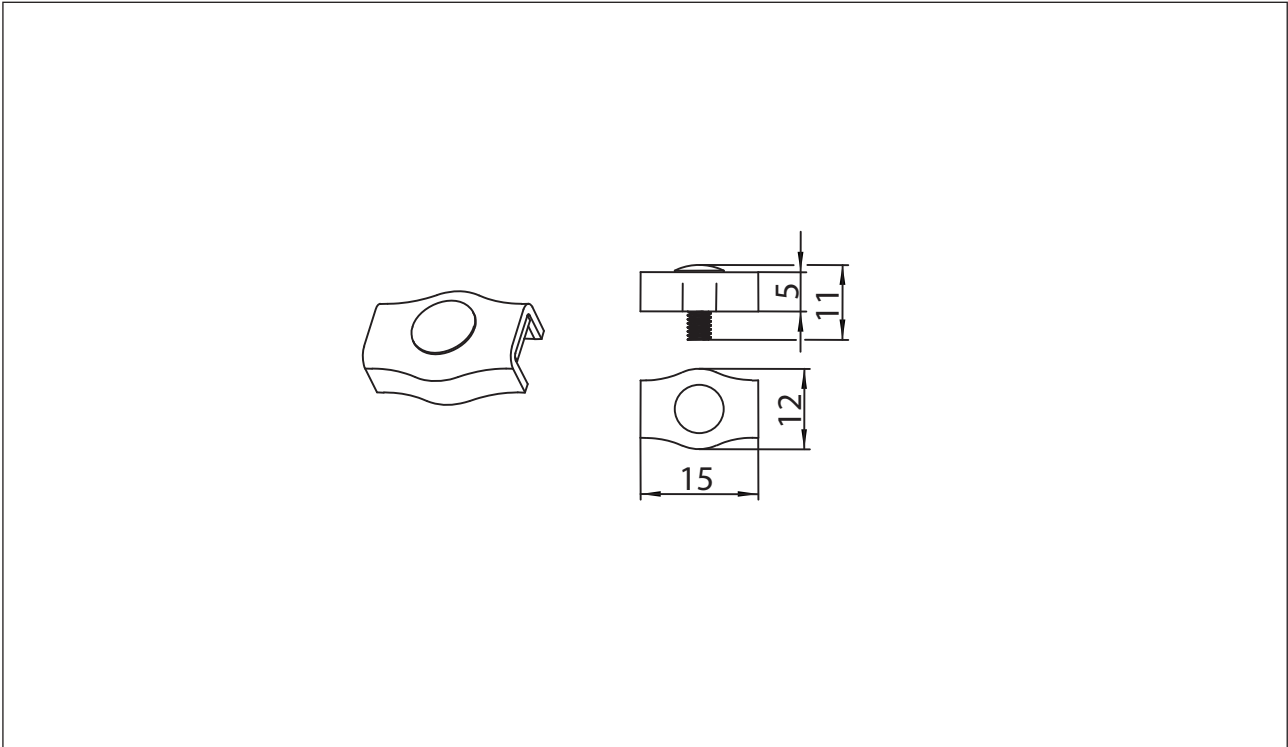

## Rope pull switch

### Accessory rope pull switch

Description **SIMPLEX-KLEMME 2-2,5**

Article number **2690000007**

#### Mechanical data

Nominal size	2
Material	Steelband
Plating	blue passivated, RoHs-conform