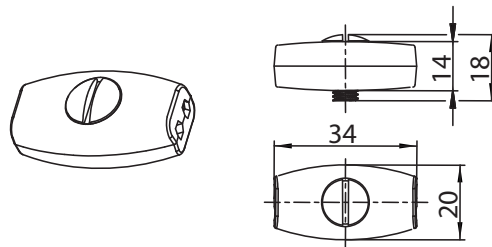

Rope pull switch

Accessory rope pull switch

Description **DRAHTSEILKL.EI-FORM 4**

Article number **2690000006**

Mechanical data

Nominal size	4
Material	GD-ZnAl4Cu1
Plating	blue passivated, RoHs-conform