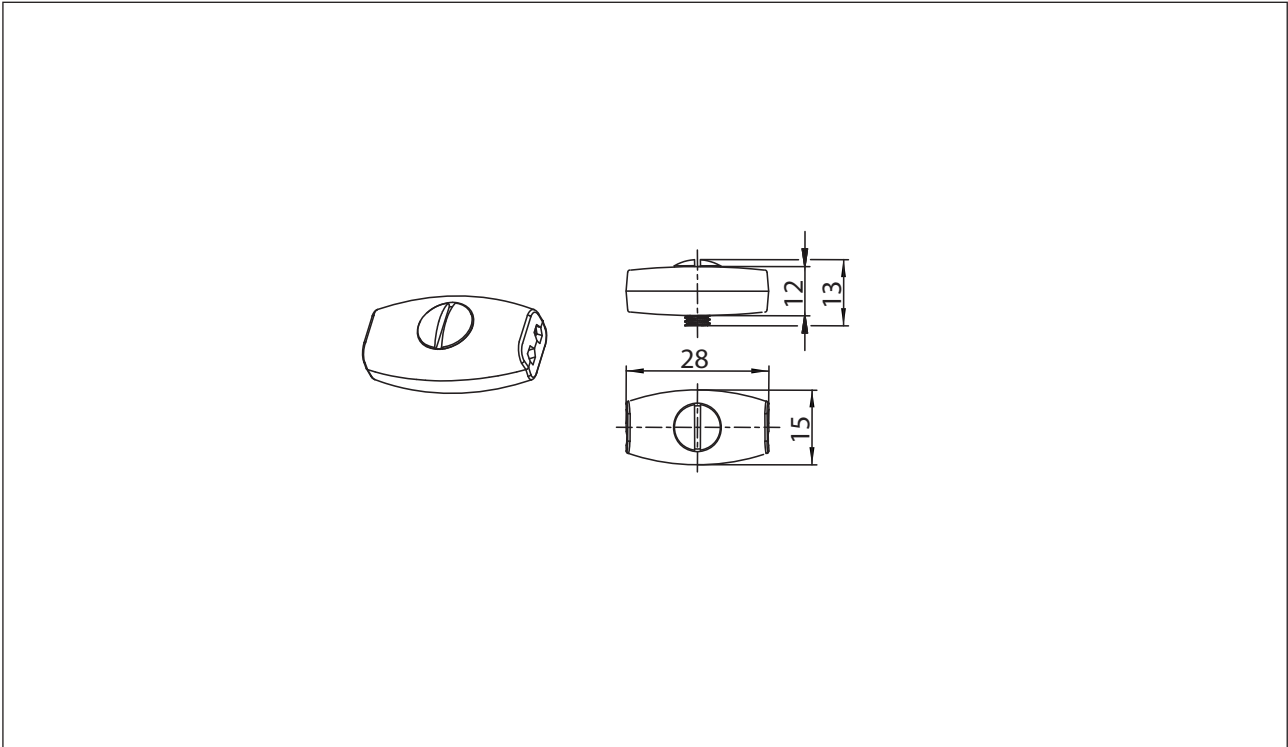

Rope pull switch

Accessory rope pull switch

Description **DRAHTSEILKL.EI-FORM 3**

Article number **2690000005**

Mechanical data

Nominal size	3
Material	GD-ZnAl4Cu1
Plating	blue passivated, RoHs-conform