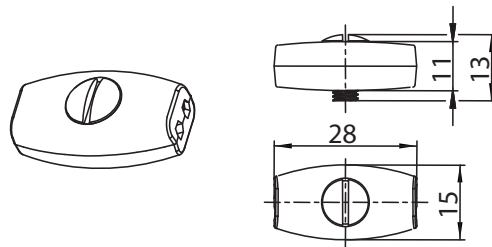

Rope pull switch

Accessory rope pull switch

Description **DRAHTSEILKL.EI-FORM 2**

Article number **2690000004**

Mechanical data

Nominal size	2
Material	GD-ZnAl4Cu1
Plating	blue passivated, RoHs-conform