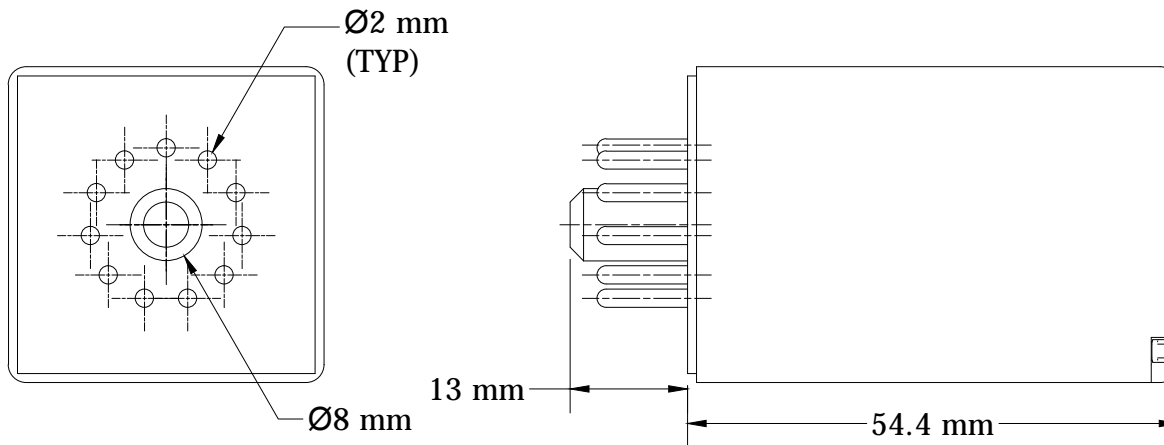

UNLESS OTHERWISE SPECIFIED
• ALL DIMENSIONS ARE IN MILLIMETERS
• THIRD ANGLE PROJECTION

• TOLERANCE	
XX	1.00 mm
XX.X	0.50 mm
XX.XX	0.20 mm
ALL	XX mm

CIRTIM

This Drawing is the property of
Altrech Corp.

35 Royal Road
Flemington NJ 08822-6000
(908) 806-9400 • Fax (908) 806-9490

AND IS A CONFIDENTIAL DISCLOSURE
LENT WITHOUT CONSIDERATION OTHER
THAN THE BORROWER'S AGREEMENT
THAT IT SHALL NOT BE REPRODUCED,
COPIED, LENT, OR DISPOSED OF
DIRECTLY OR INDIRECTLY NOR USED
FOR ANY PURPOSE OTHER THAN THAT
FOR WHICH IT IS SPECIFICALLY
FURNISHED.

TITLE: Industrial Electromagnetic Relay
R15 3PDT [Type]

DRAWN BY: Aron Gyorgypal	07/21/15	DRAWING NO.:	M-Cad-71-R15_3PDT	REV.:	-
CHECKED BY: Laszlo G	07/21/15	SCALE:	-	SHEET: 1	OF: 1
RELEASED BY: Laszlo G	07/21/15