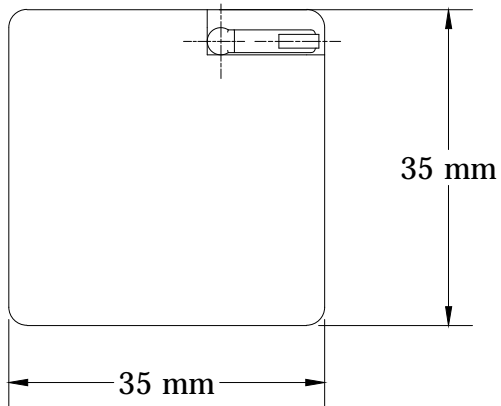

REVISIONS FOR DWG # 71-R15_3PDT

REV	CH.NO.	DESCRIPTION	DATE	REVISED BY
-	-	ORIGINAL DESIGN	07/21/15	ARON G

Interactive 3D Model

UNLESS OTHERWISE SPECIFIED
 • ALL DIMENSIONS ARE IN MILLIMETERS
 • THIRD ANGLE PROJECTION

• TOLERANCE	
XX	1.00 mm
XX.X	0.50 mm
XX.XX	0.20 mm
ALL	XX mm

CIRTIM

This Drawing is the property of
Altrech Corp.

35 Royal Road
 Flemington NJ 08822-6000
 (908) 806-9400 • Fax (908) 806-9490

AND IS A CONFIDENTIAL DISCLOSURE
 LENT WITHOUT CONSIDERATION OTHER
 THAN THE BORROWER'S AGREEMENT
 THAT IT SHALL NOT BE REPRODUCED,
 COPIED, LENT, OR DISPOSED OF
 DIRECTLY OR INDIRECTLY NOR USED
 FOR ANY PURPOSE OTHER THAN THAT
 FOR WHICH IT IS SPECIFICALLY
 FURNISHED.